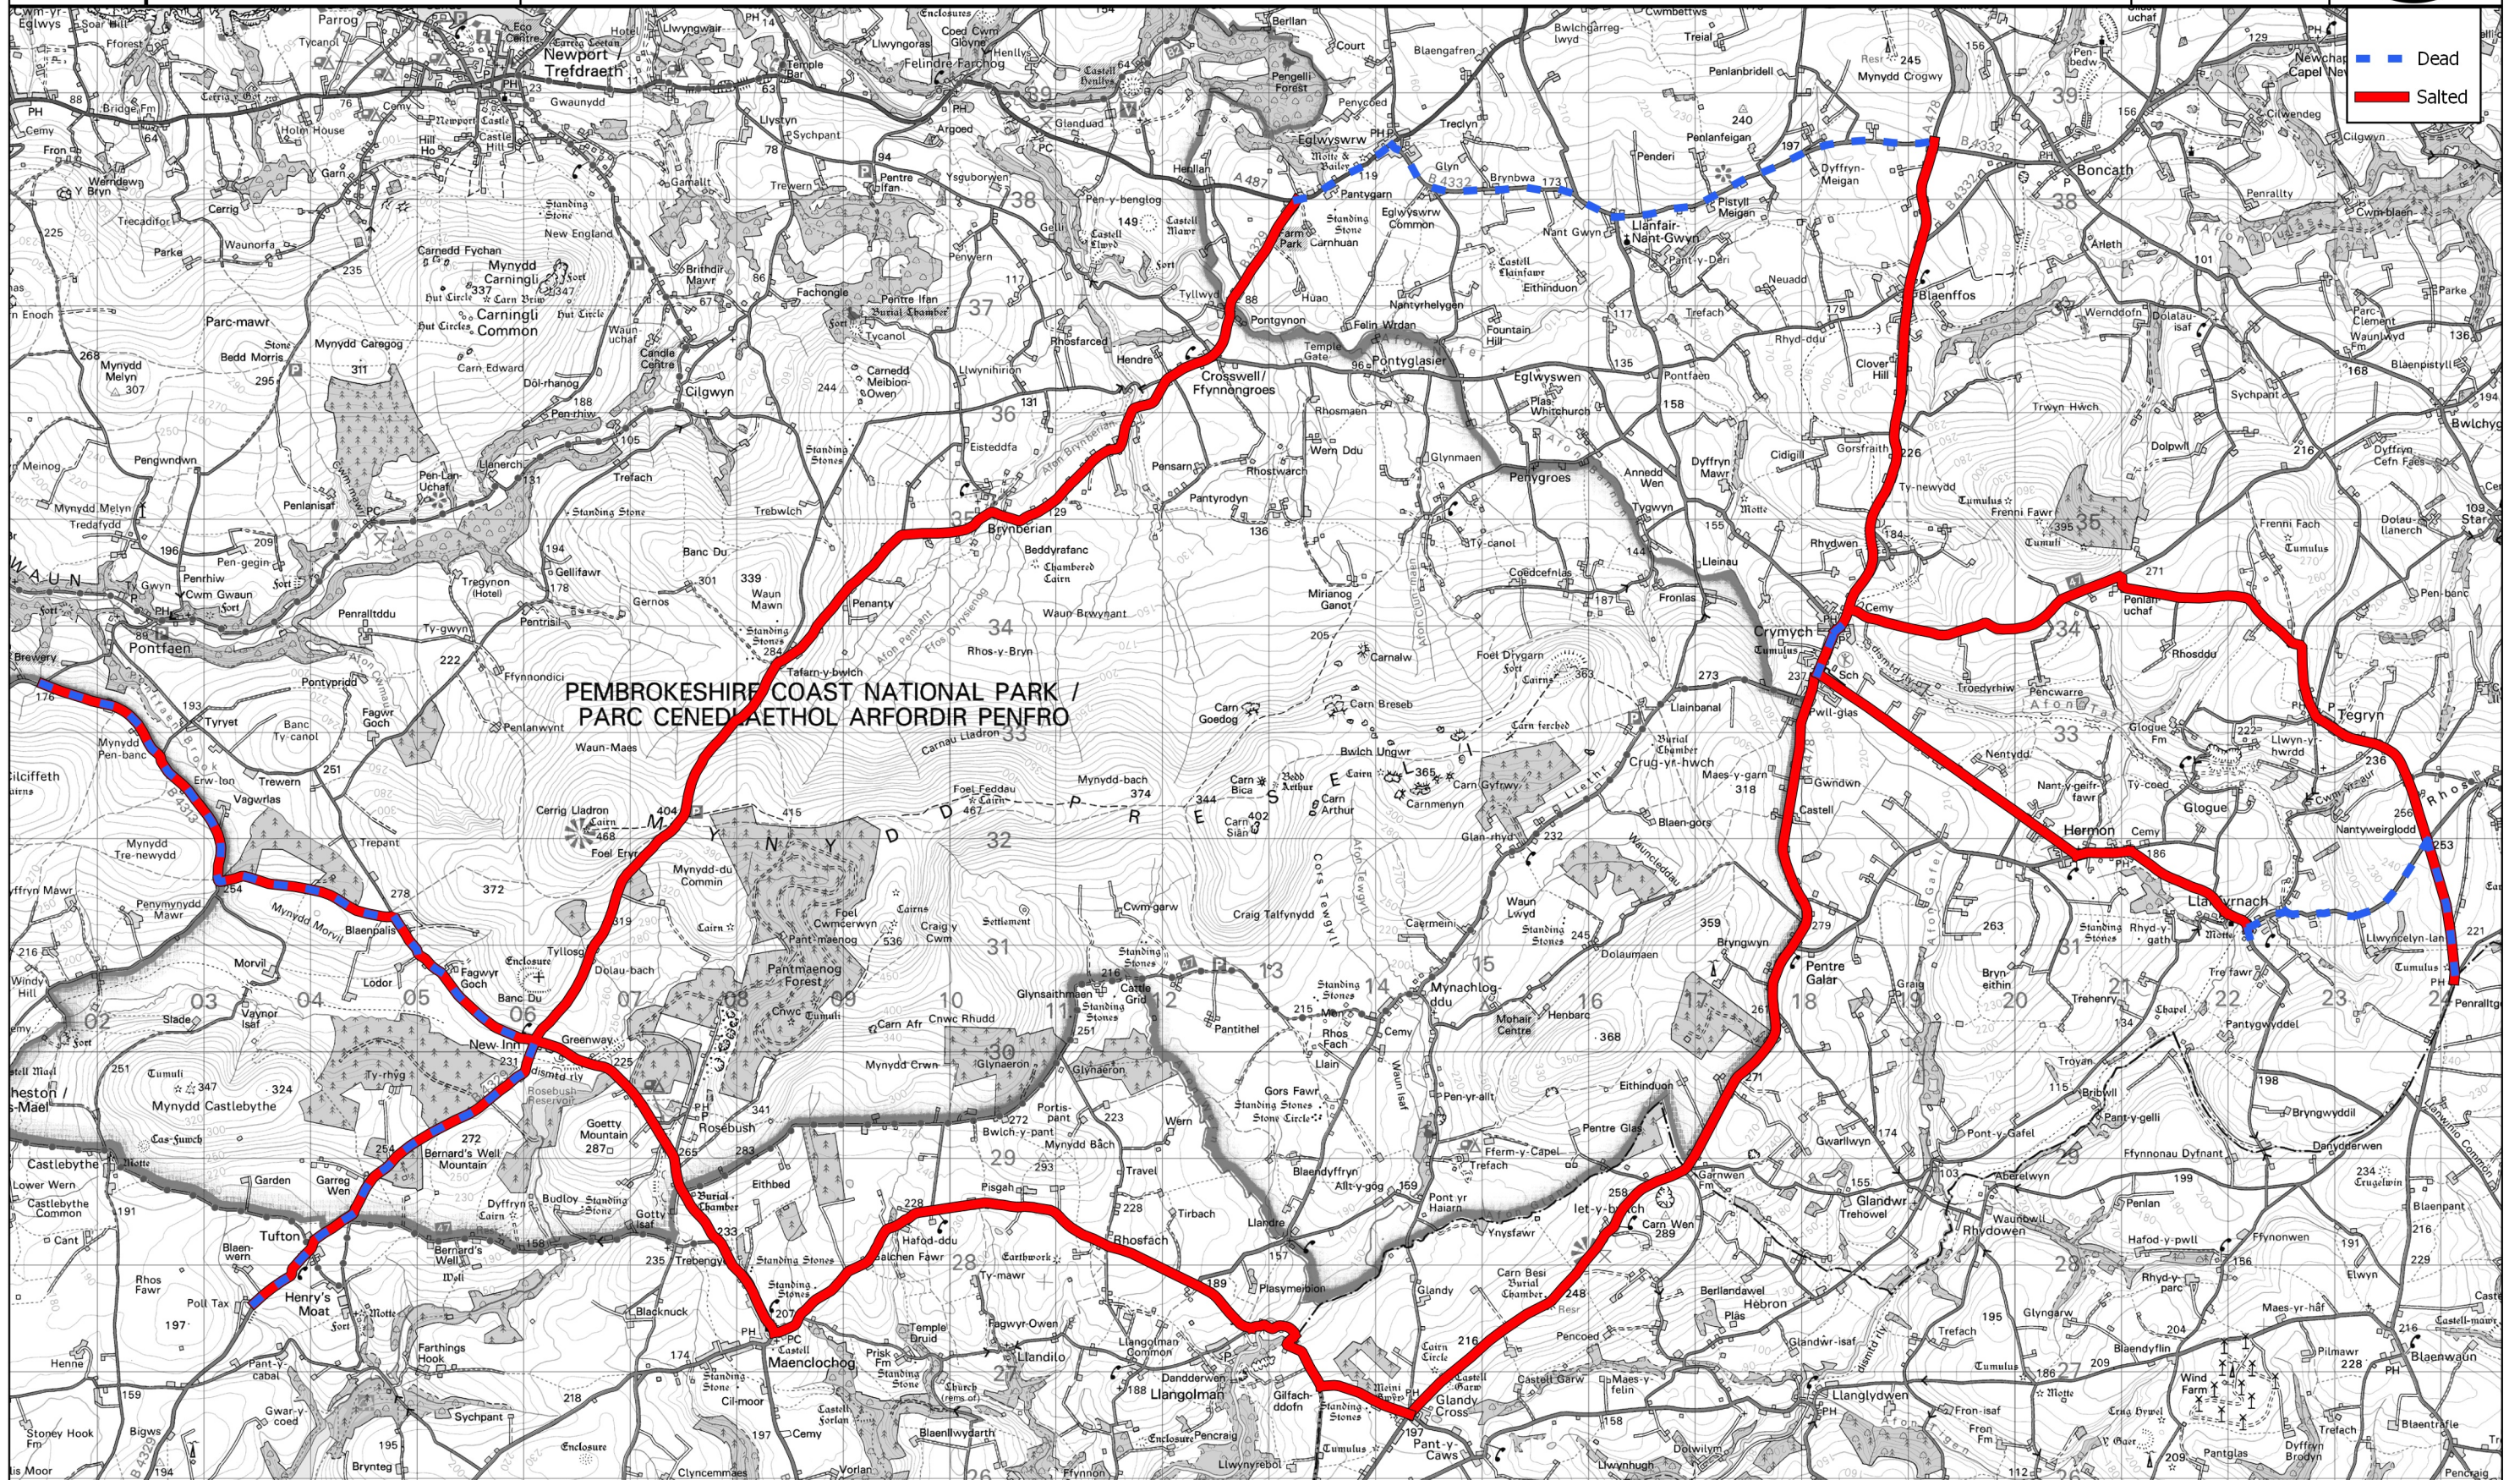

Route 200 Llanfyrnach

Map produced on: 28 September 2016

Scale (A3 Print)
1:60,000

— Dead
— Salted

PEMBROKESHIRE COAST NATIONAL PARK /
PARC CENEDIETHOL ARFORDIR PENFRO