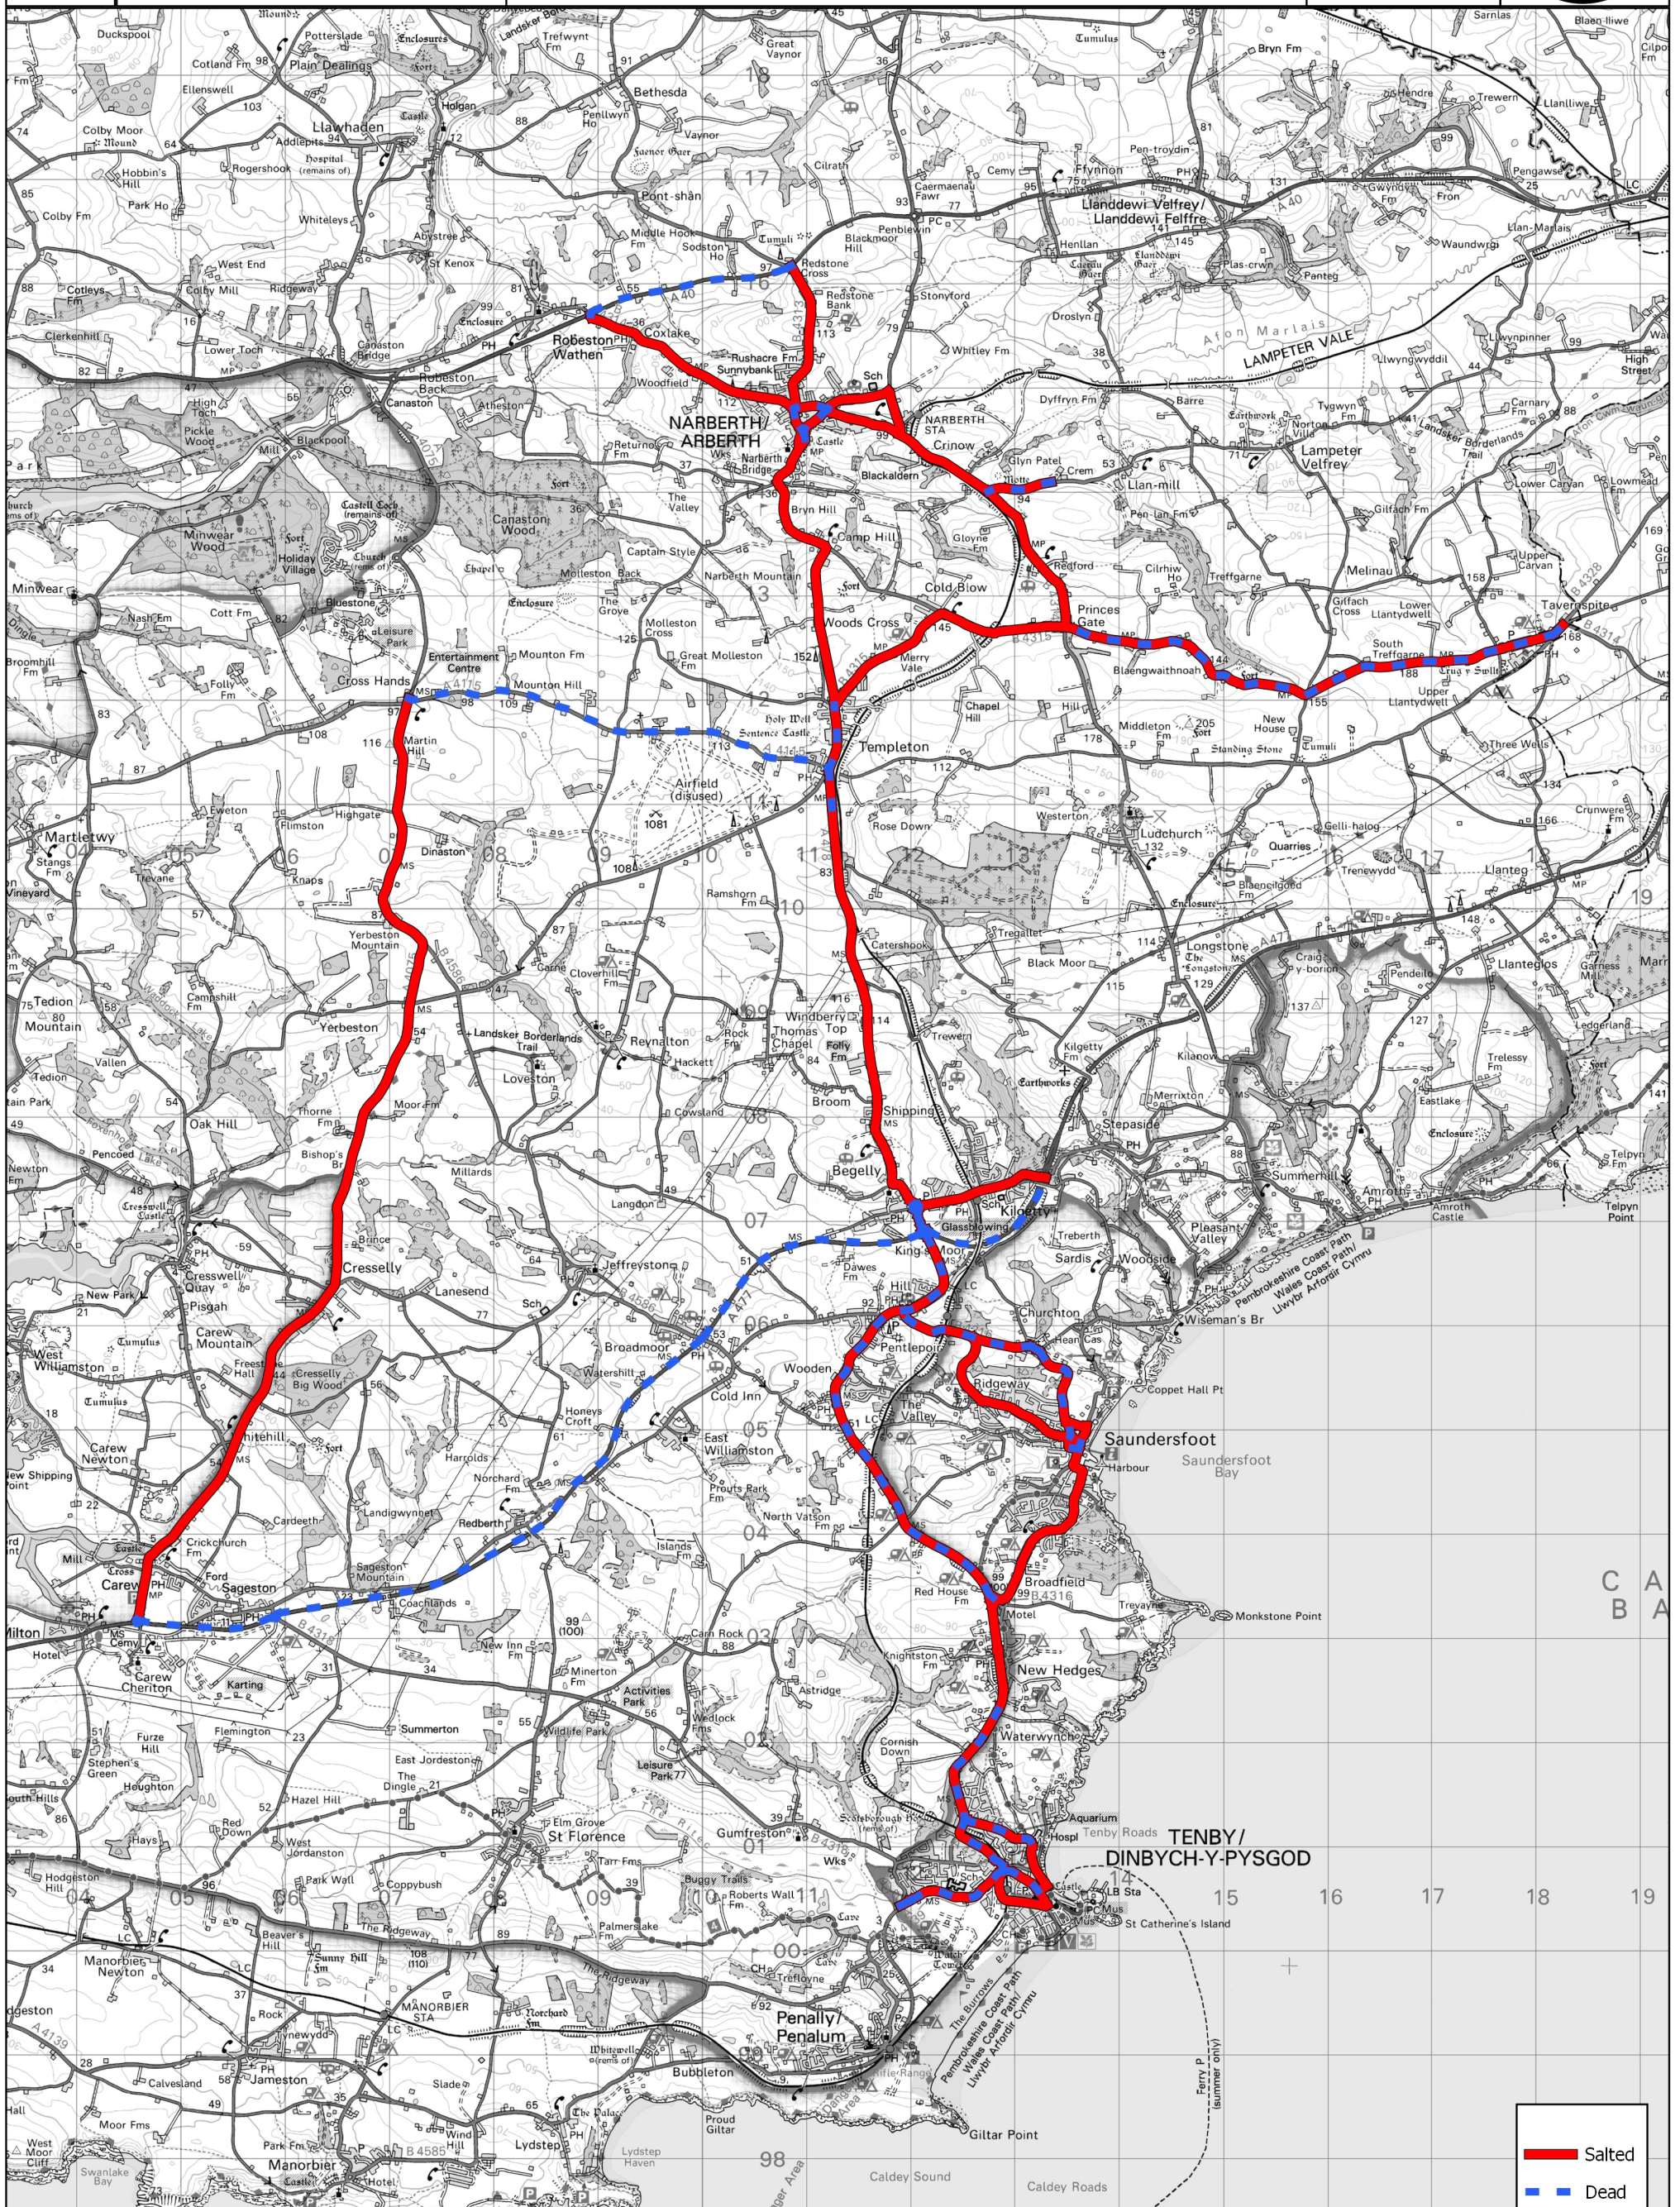

Templeton Route 1

Map produced on: 28 September 2016

Scale (A3 Print)
1:60,000

— Salted
— Dead

© Crown copyright and database rights 2016 Ordnance Survey 100023344 EUL. You are permitted to use this data solely to enable you to respond to, or interact with, the organisation that provided you with the data. You are not permitted to copy, sub-licence, distribute or sell any of this data to third parties in any form. © Hawlfraint y Goron a hawlau crofna ddata 2016 Arolwg Ordnans 100023344 EUL. Rhoddir trwydded ddrymiadwy, anghyfyngedig a heb freindal i chi i weld y data trwyddedig at ddibenion anfasnachol am y cyfnod y mae ar gael gan Cyngor Sir Penfro Ni chewch gopio, is-drywdedu, dosbarthu na gwerthu unrhyw ran o'r data hwn i drydydd partion mewn unrhyw ffurf.