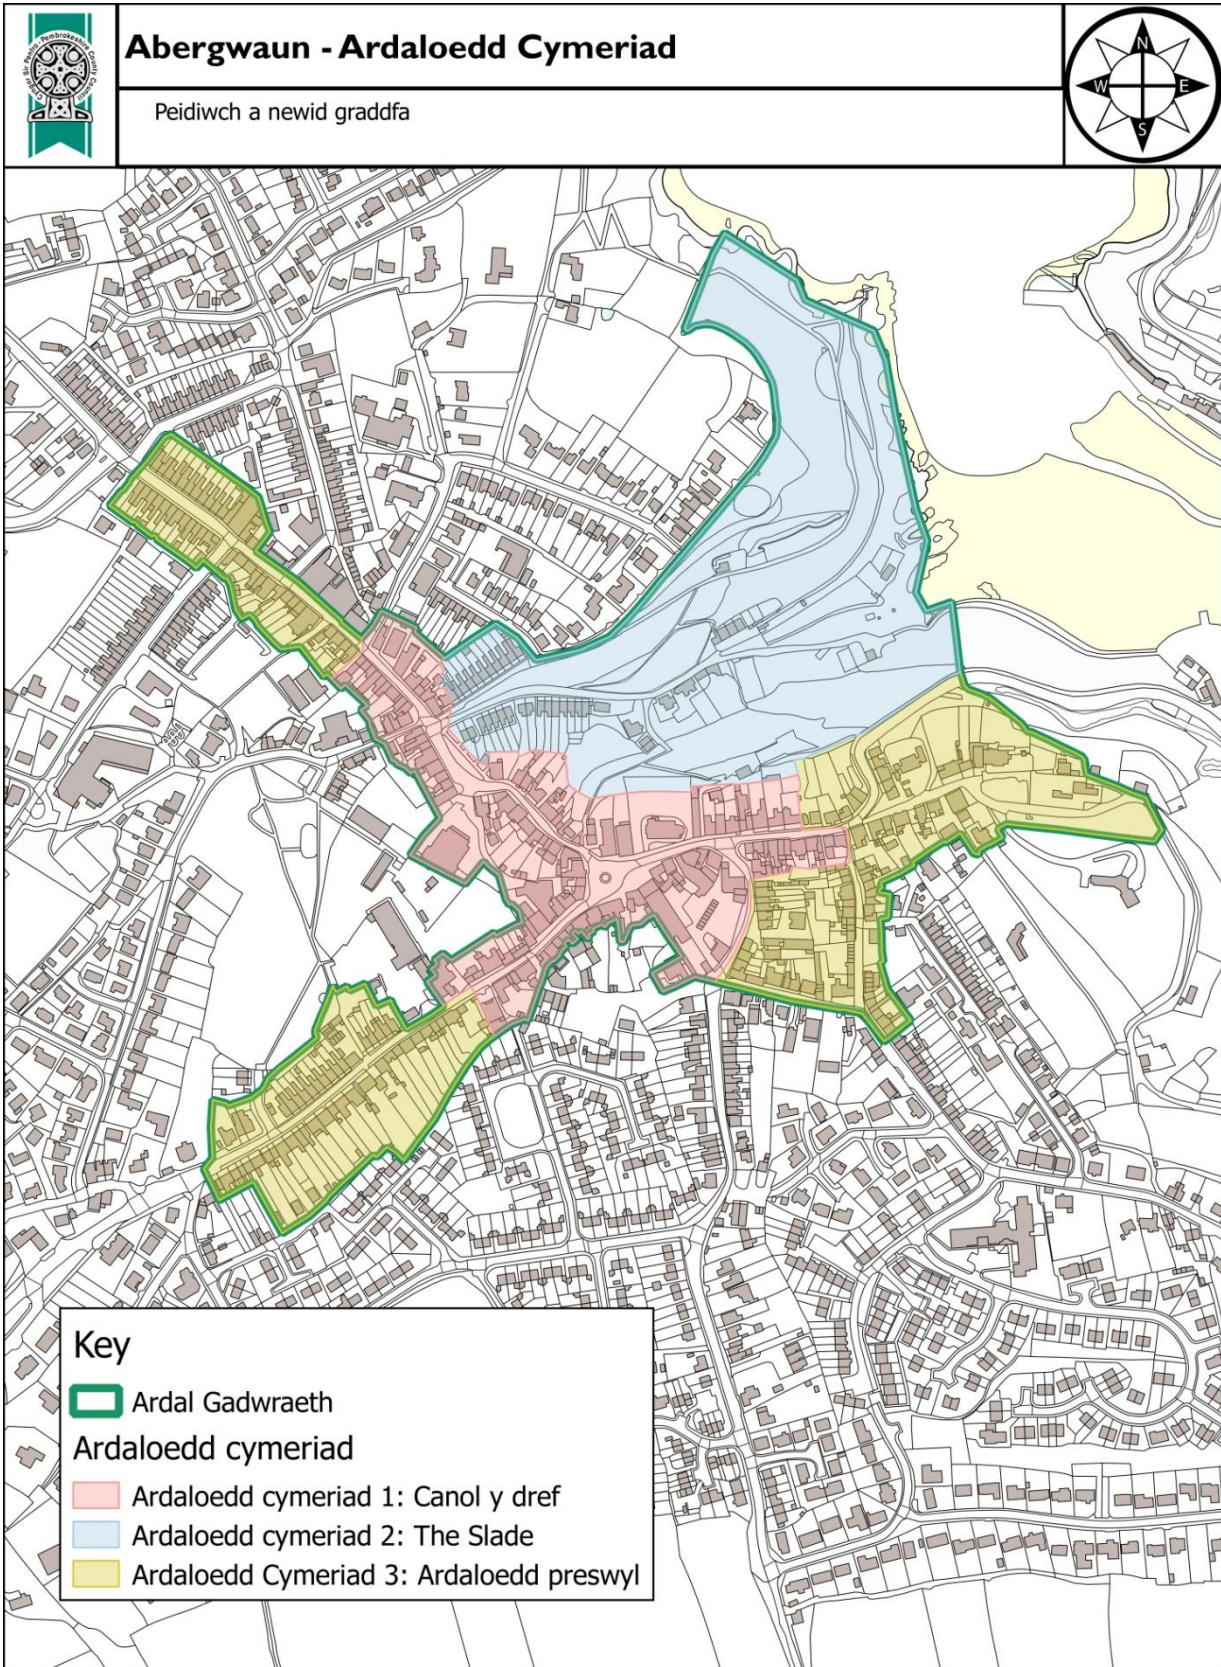

© Crown copyright and database rights 2017 Ordnance Survey 100023344. You are permitted to use this data solely to enable you to respond to, or interact with, the organisation that provided you with the data. You are not permitted to copy, sub-licence, distribute or sell any of this data to third parties in any form. © Hawfraint y Goron a hawliau cronfa ddata 2017 Arolwg Ordans 100023344. Rhoddir trwydded ddirymiadwy, anghyfyngedig a heb freindal i chi i weld y data trwyddedig at ddibenion anfasnachol am y cyfnod y mae ar gael gan Cyngor Sir Penfro Ni chewch gopio, is-drwyddedu, dosbarthu na gwerthu unrhyw ran o'r data hwn i drydydd partion mewn unrhyw ffurf.