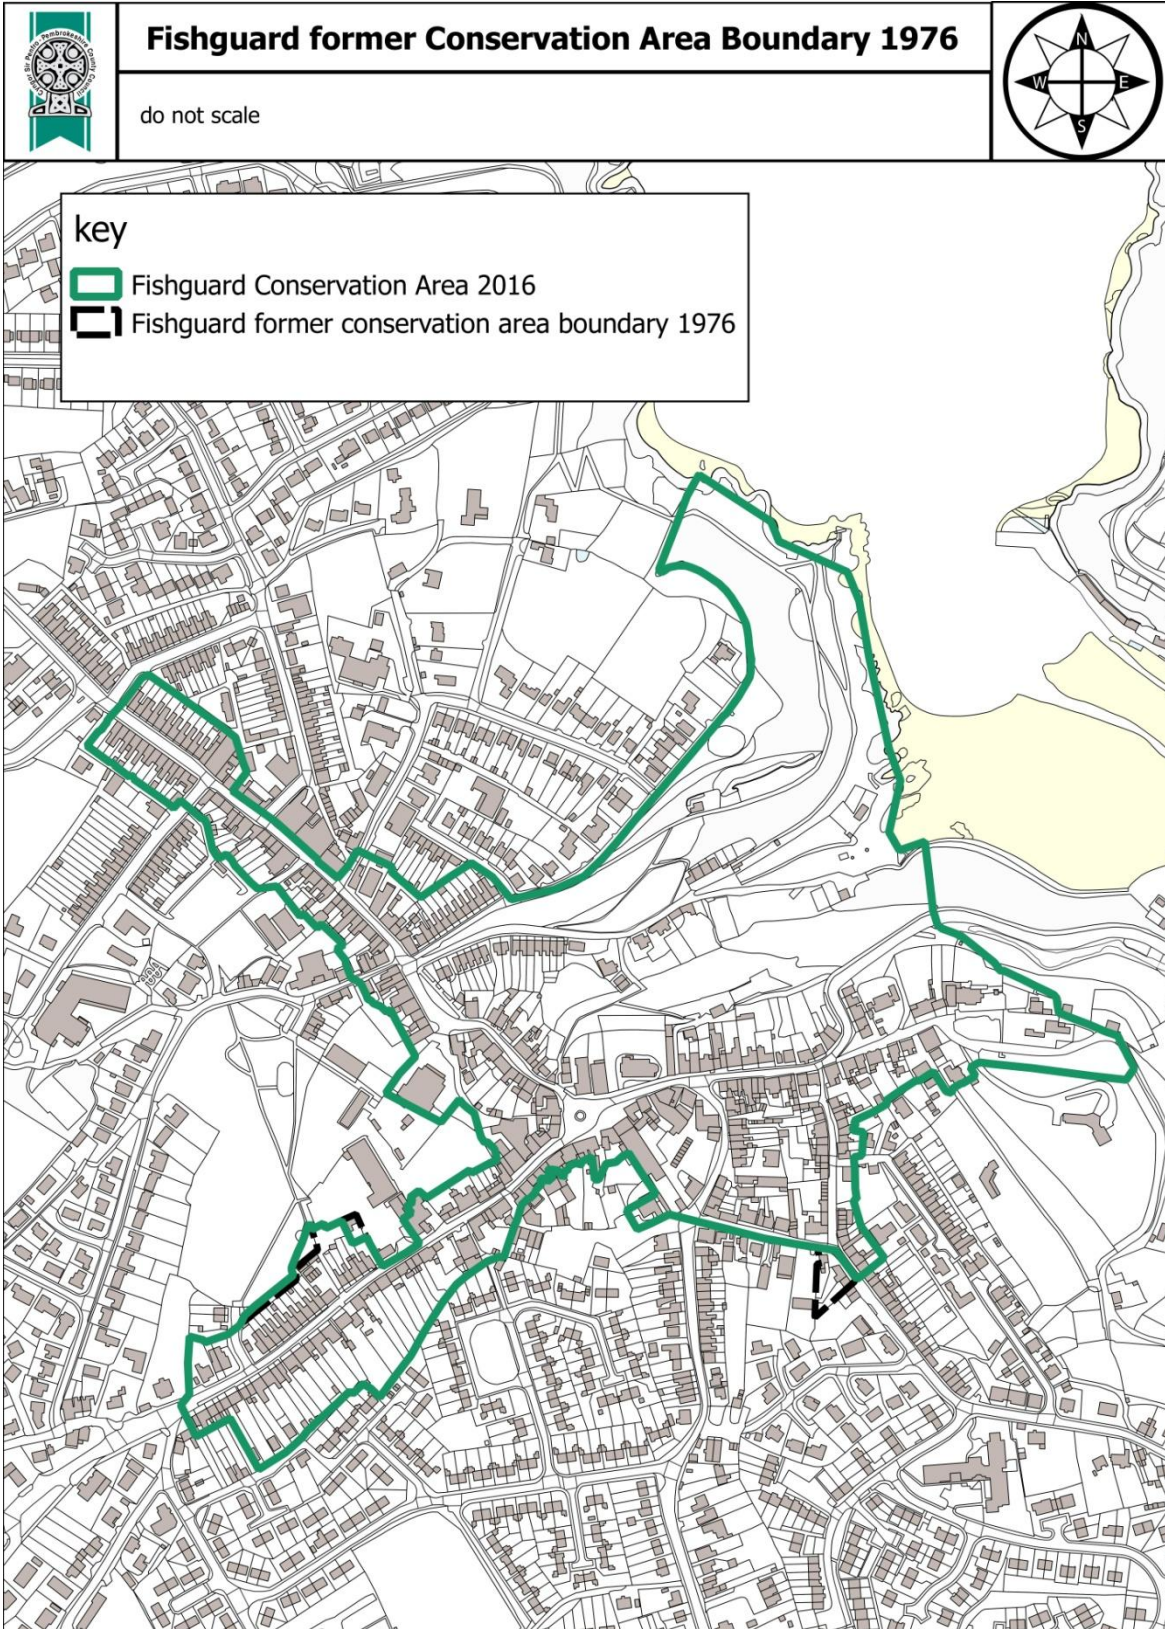

© Crown copyright and database rights 2017 Ordnance Survey 100023344. You are permitted to use this data solely to enable you to respond to, or interact with, the organisation that provided you with the data. You are not permitted to copy, sub-licence, distribute or sell any of this data to third parties in any form. © Hawffraint y Goron a hawliau cronfa ddata 2017 Arolwg Ordians 100023344. Rhoddir trwydded ddirywiadwy, anghyfnygedig a heb freindal i chi i weld y data trwyddedig at ddibenion anfasnachol am y cyfnod y mae ar gael gan Cyngor Sir Penfro Ni chewch gopio, is-drwyddedu, dosbarthu na gwerthu unrhyw ran o'r data hwn i drydydd partion mewn unrhyw ffurf.