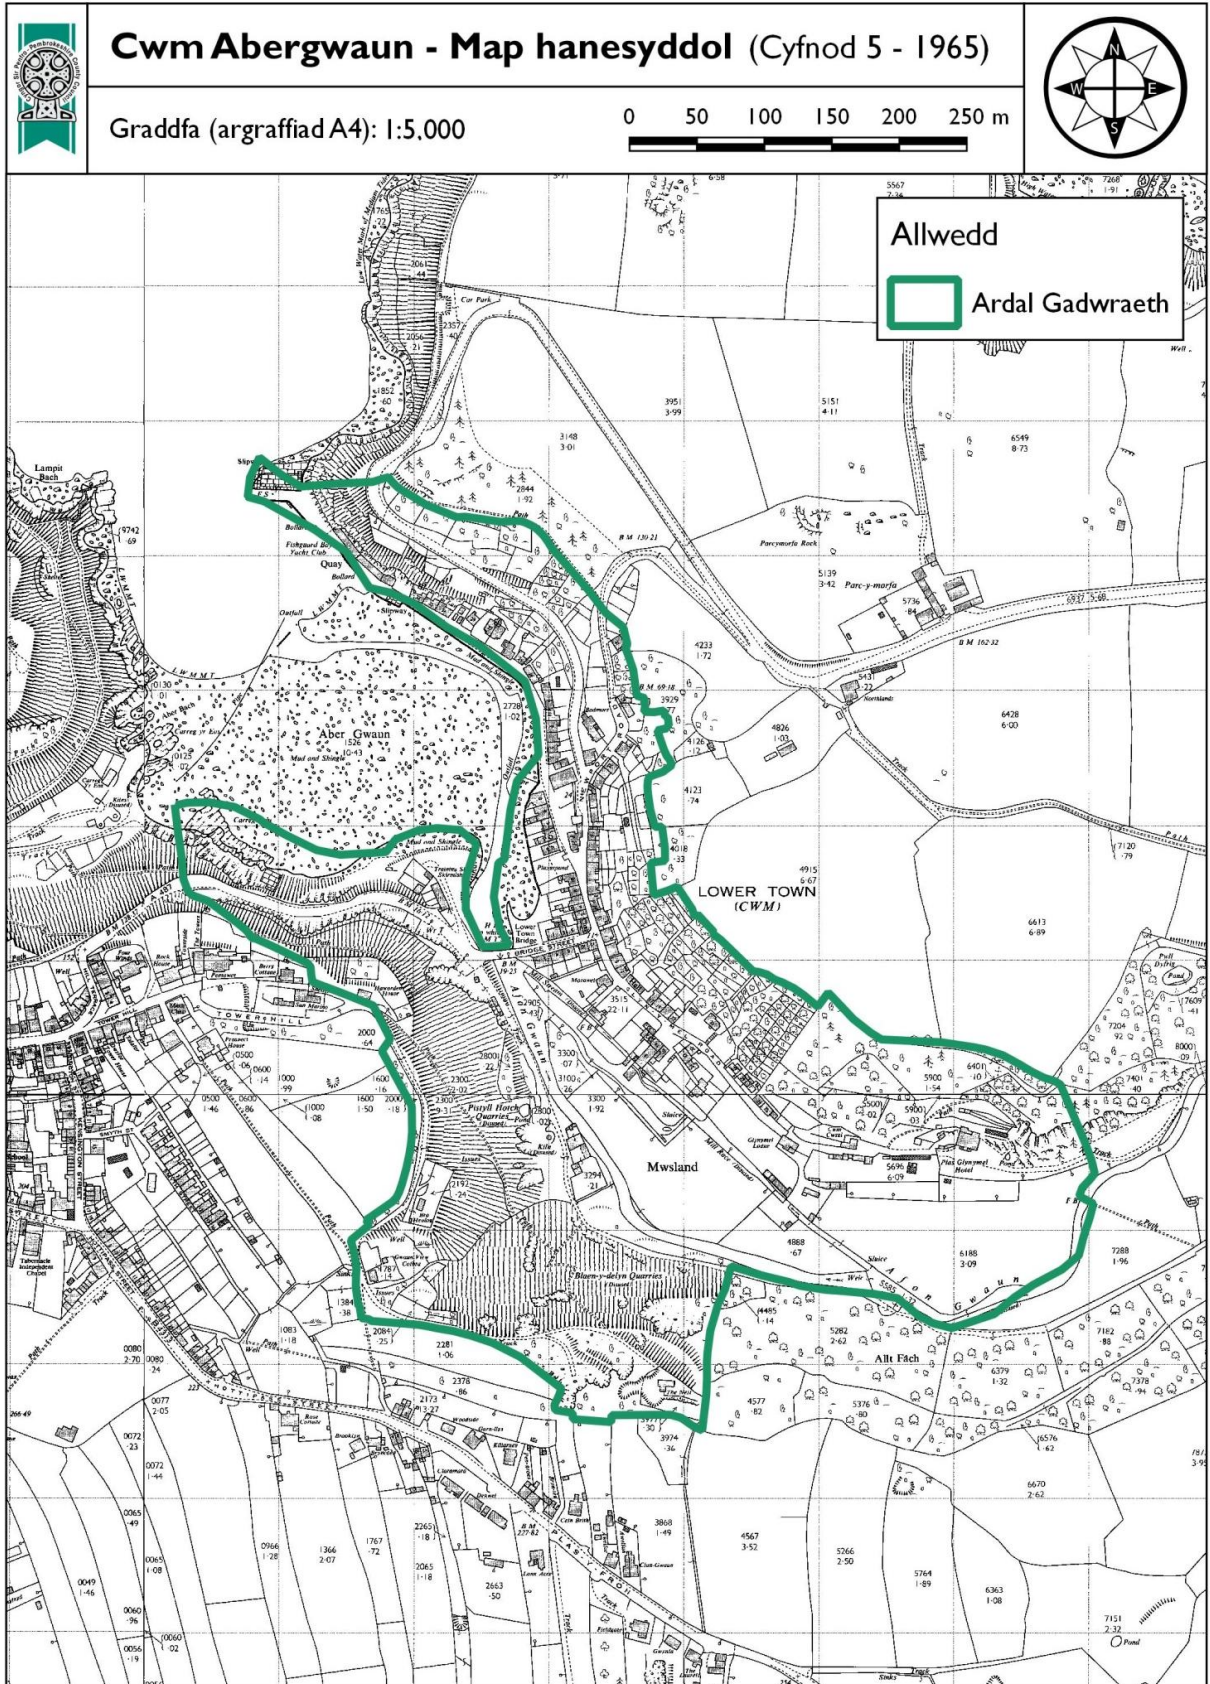

Lower Town Fishguard Conservation Area Character Appraisal and Management Plan

© Crown copyright and database rights 2016 Ordnance Survey 100023344. You are permitted to use this data solely to enable you to respond to, or interact with, the organisation that provided you with the data. You are not permitted to copy, sub-licence, distribute or sell any of this data to third parties in any form. © Hawffraint y Goron a hawliau cronfa ddata 2016 Arolwg Ordans 100023344. Rhoddir trwydded ddirymiadwy, anghyfngedig a heb freindal i chi i weld y data trwyddedig at ddibenion anfasnachol am y cyfnod y mae ar gael gan Cyngor Sir Penfro Ni chewch gopïo, is-drwyddedu, dosbarthu na gwerthu unrhyw ran o'r data hwn i drydydd partion mewn unrhyw ffurf.