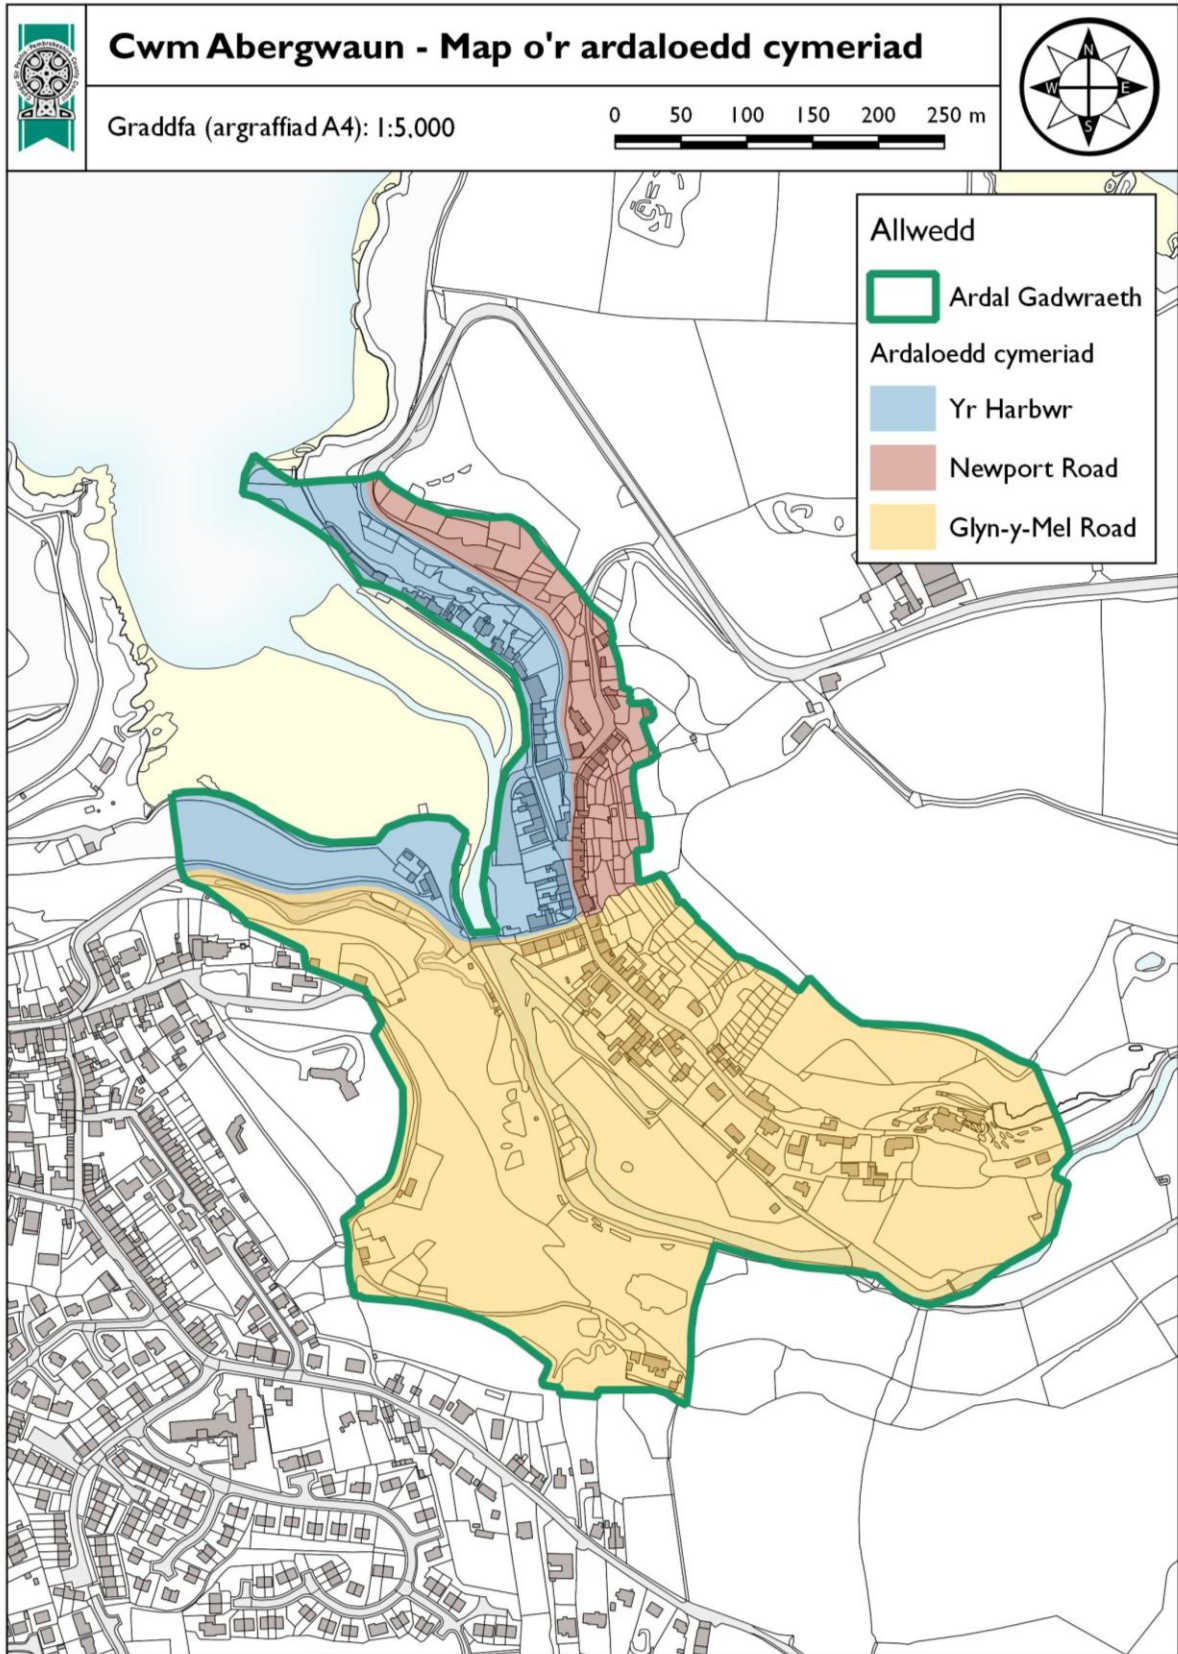

Lower Town Fishguard Conservation Area Character Appraisal and Management Plan

© Crown copyright and database rights 2016 Ordnance Survey 100023344. You are permitted to use this data solely to enable you to respond to, or interact with, the organisation that provided you with the data. You are not permitted to copy, sub-licence, distribute or sell any of this data to third parties in any form. © Hawlfraint y Goron a hawliau cronfa ddata 2016 Arolwg Ordans 100023344. Rhoddir trwydded ddirymiadwy, anghyfyngedig a heb freindal i chi i weld y data trwyddedig at ddibenion anfasnachol am y cyfnod y mae ar gael gan Cyngor Sir Penfro Ni chechw gopïo, is-dwyddedu, dosbarthu na gwerthu unrhyw ran o'r data hwn i drydydd partion mewn unrhyw ffurf.

Lower Town Fishguard Conservation Area Character Appraisal and Management Plan

© Crown copyright and database rights 2016 Ordnance Survey 100023344. You are permitted to use this data solely to enable you to respond to, or interact with, the organisation that provided you with the data. You are not permitted to copy, sub-licence, distribute or sell any of this data to third parties in any form. © Hawffraint y Goron a hawliau cronfa ddata 2016 Arolwg Ordans 100023344. Rhoddir trwydded ddirymiadwy, anghyfngedig a heb freindal i chi i weld y data trwyddedig at ddibenion anfasnachol am y cyfnod y mae ar gael gan Cyngor Sir Penfro Ni chewch gopïo, is-drwyddedu, dosbarthu na gwerthu unrhyw ran o'r data hwn i drydydd partion mewn unrhyw ffurf.