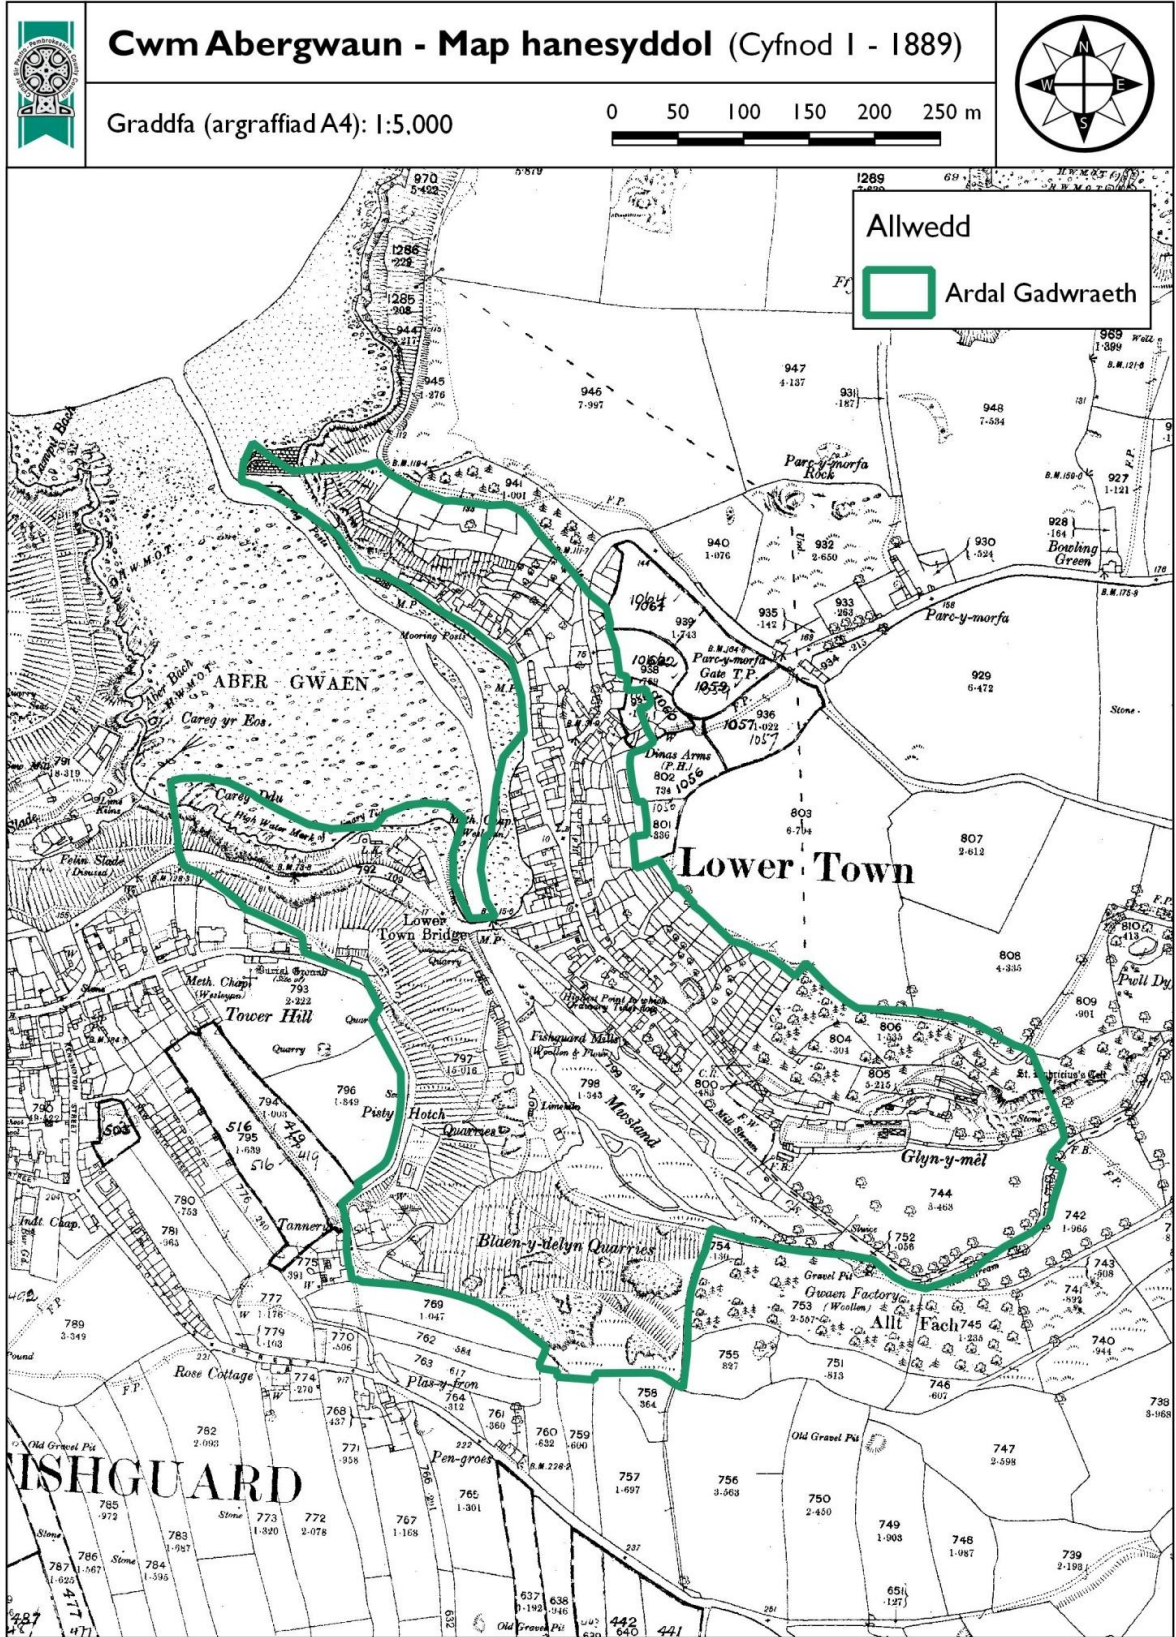

Lower Town Fishguard Conservation Area Character Appraisal and Management Plan

© Crown copyright and database rights 2016 Ordnance Survey 100023344. You are permitted to use this data solely to enable you to respond to, or interact with, the organisation that provided you with the data. You are not permitted to copy, sub-licence, distribute or sell any of this data to third parties in any form. © Hawlfraint y Goron a hawliau cronfa ddata 2016 Arolwg Ordnans 100023344. Rhoddir trwydded ddirymiadwy, anghyfnyngedig a heb freindal i chi i weld y data trwyddedig at ddibenion anfasnachol am y cyfnod y mae ar gael gan Cyngor Sir Penfro Ni chewch gopïo, is-dwyddedu, dosbarthu na gwerthu unrhyw ran o'r data hwn i drydydd partion mewn unrhyw ffurf.