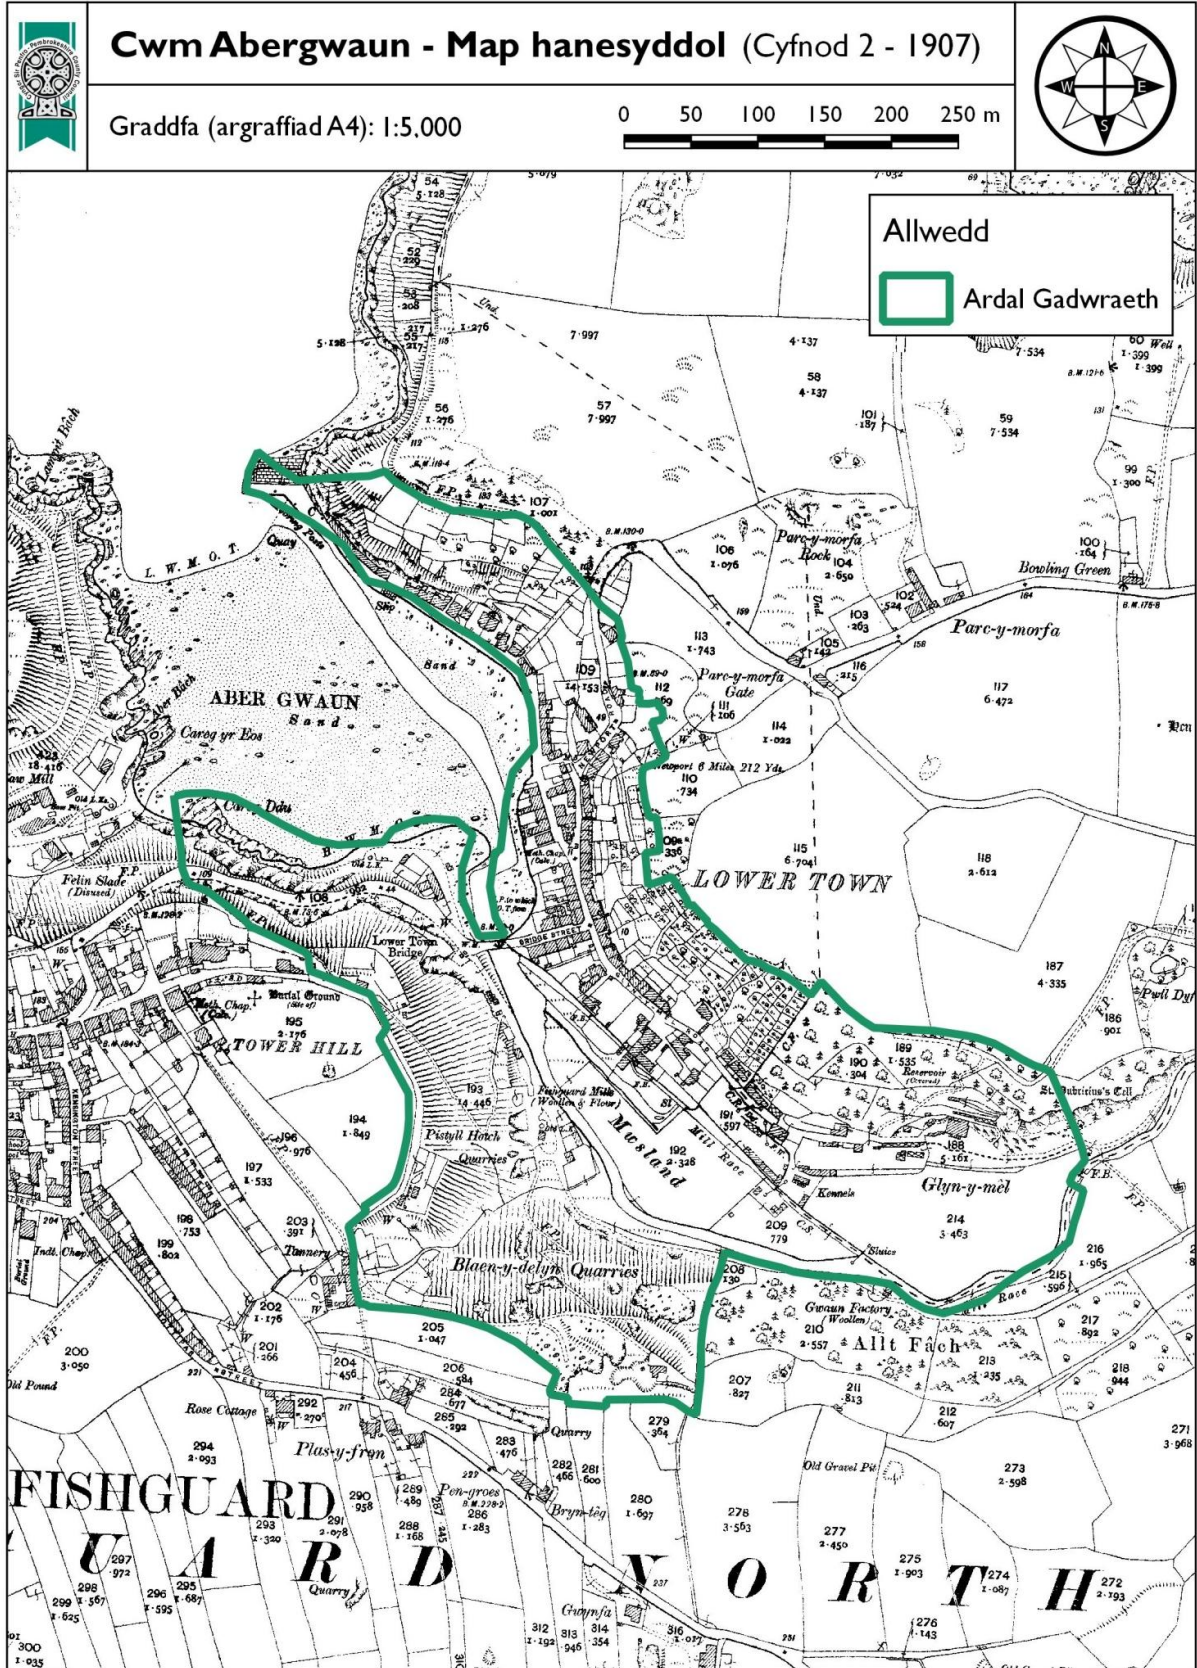

Lower Town Fishguard Conservation Area Character Appraisal and Management Plan

© Crown copyright and database rights 2016 Ordnance Survey 100023344. You are permitted to use this data solely to enable you to respond to, or interact with, the organisation that provided you with the data. You are not permitted to copy, sub-licence, distribute or sell any of this data to third parties in any form. © Hawlfraint y Goron a hawliau cronfa ddata 2016 Arolwg Ordans 100023344. Rhoddir trwydded ddirymiadwy, anghyfyngedig a heb freindal i chi i weld y data trwyddedig at ddibenion anfasnachol am y cyfnod y mae ar gael gan Cyngor Sir Penfro Ni chechw gopïo, is-dwyddedu, dosbarthu na gwerthu unrhyw ran o'r data hwn i drydydd partion mewn unrhyw ffurf.