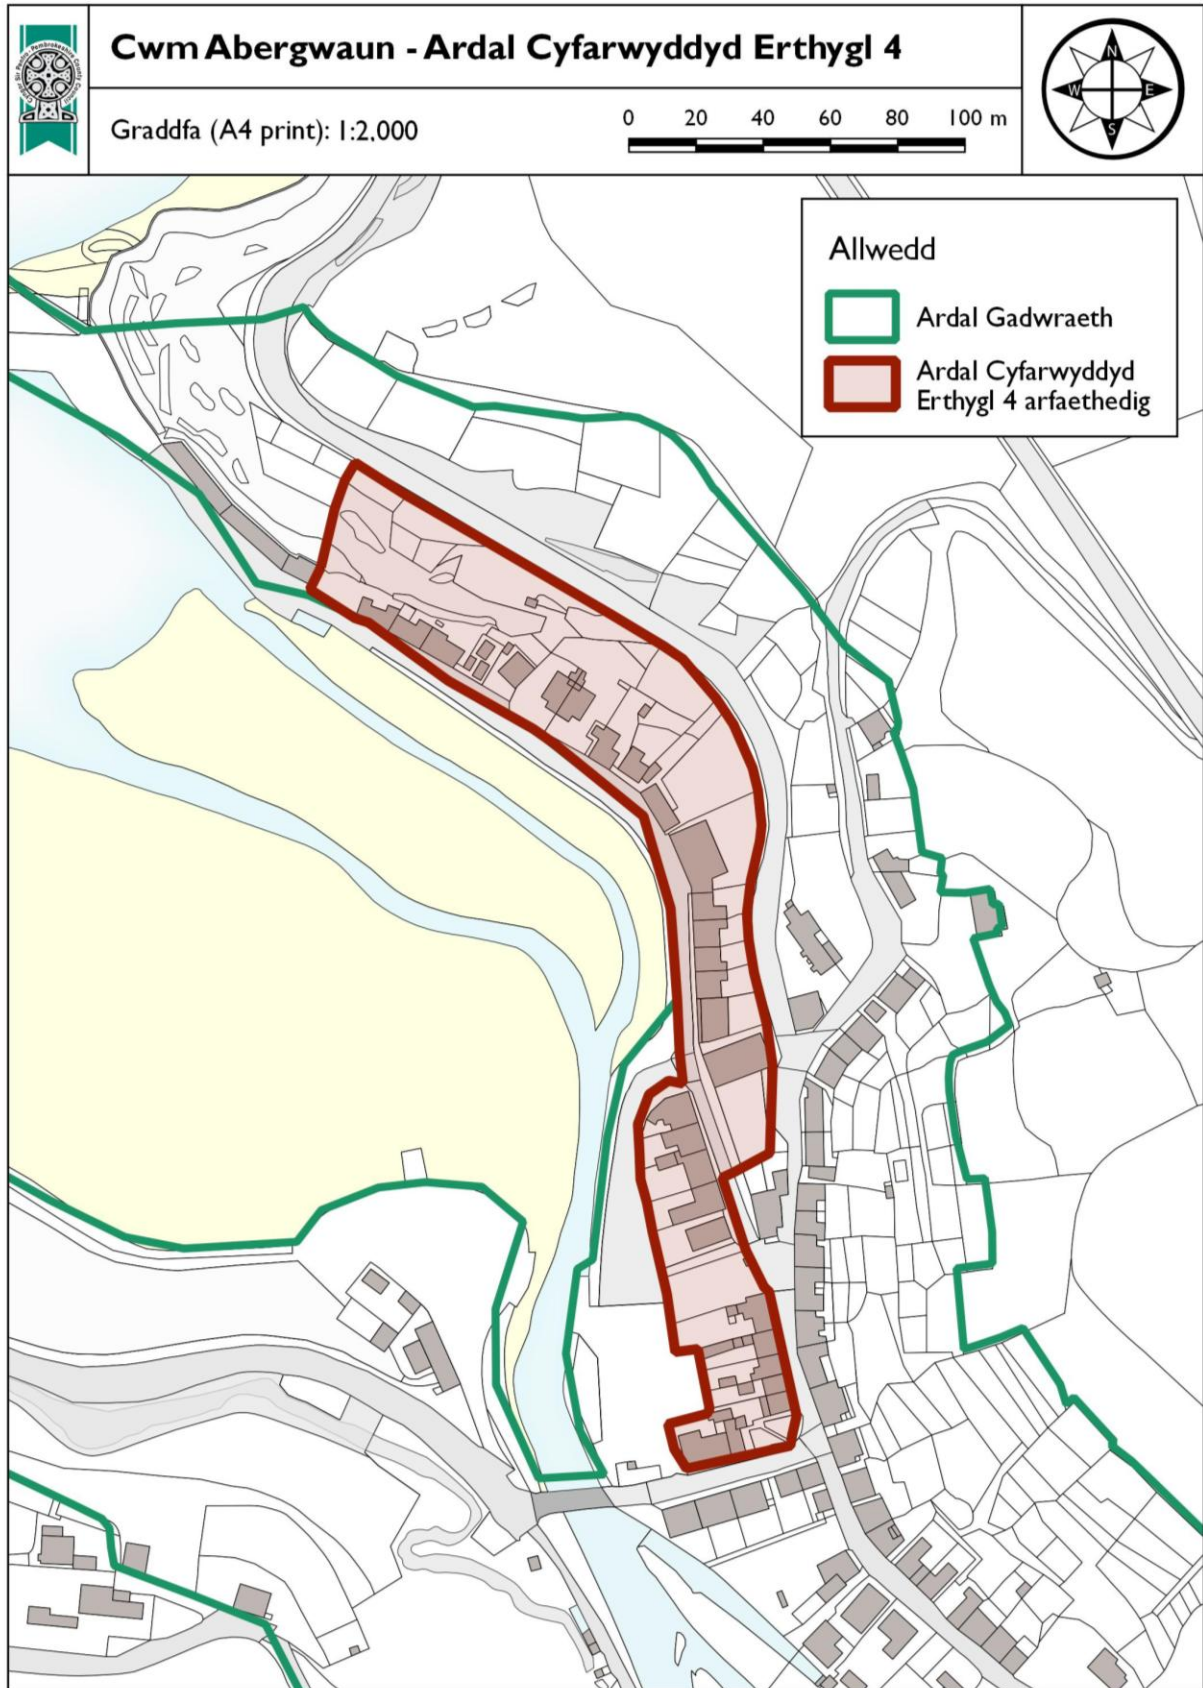

Noder mai bras yw graddfa pob map

Lower Town Fishguard Conservation Area Character Appraisal and Management Plan

© Crown copyright and database rights 2016 Ordnance Survey 100023344. You are permitted to use this data solely to enable you to respond to, or interact with, the organisation that provided you with the data. You are not permitted to copy, sub-licence, distribute or sell any of this data to third parties in any form. © Hawlfraint y Goron a hawlau cronfa ddata 2016 Arolwg Ordnans 100023344. Rhoddir trwydded ddinymadwy, anghyfnygedig a heb freindal i chi i weld y data trwyddedig at ddibenion anfasnachol am y cyfnod y mae ar gael gan Cyngor Sir Penfro Ni chechw goipio, is-dwyddedu, dosbarthu na gwerthu unrhyw ran o'r data hwn i drydydd partion mewn unrhyw ffurf.

Lower Town Fishguard Conservation Area Character Appraisal and Management Plan

© Crown copyright and database rights 2016 Ordnance Survey 100023344. You are permitted to use this data solely to enable you to respond to, or interact with, the organisation that provided you with the data. You are not permitted to copy, sub-licence, distribute or sell any of this data to third parties in any form. © Hawfraint y Goron a hawliau cronfa ddata 2016 Arolwg Ordnans 100023344. Rhoddir trwydded ddirymiadwy, anghyfngedig a heb freindal i chi i weld y data trwyddedig at ddibenion anfasnachol am y cyfnod y mae ar gael gan Cyngor Sir Penfro Ni chechw gopïo, is-drwyddedu, dosbarthu na gwerthu unrhyw ran o'r data hwn i drydydd partion mewn unrhyw ffurf.