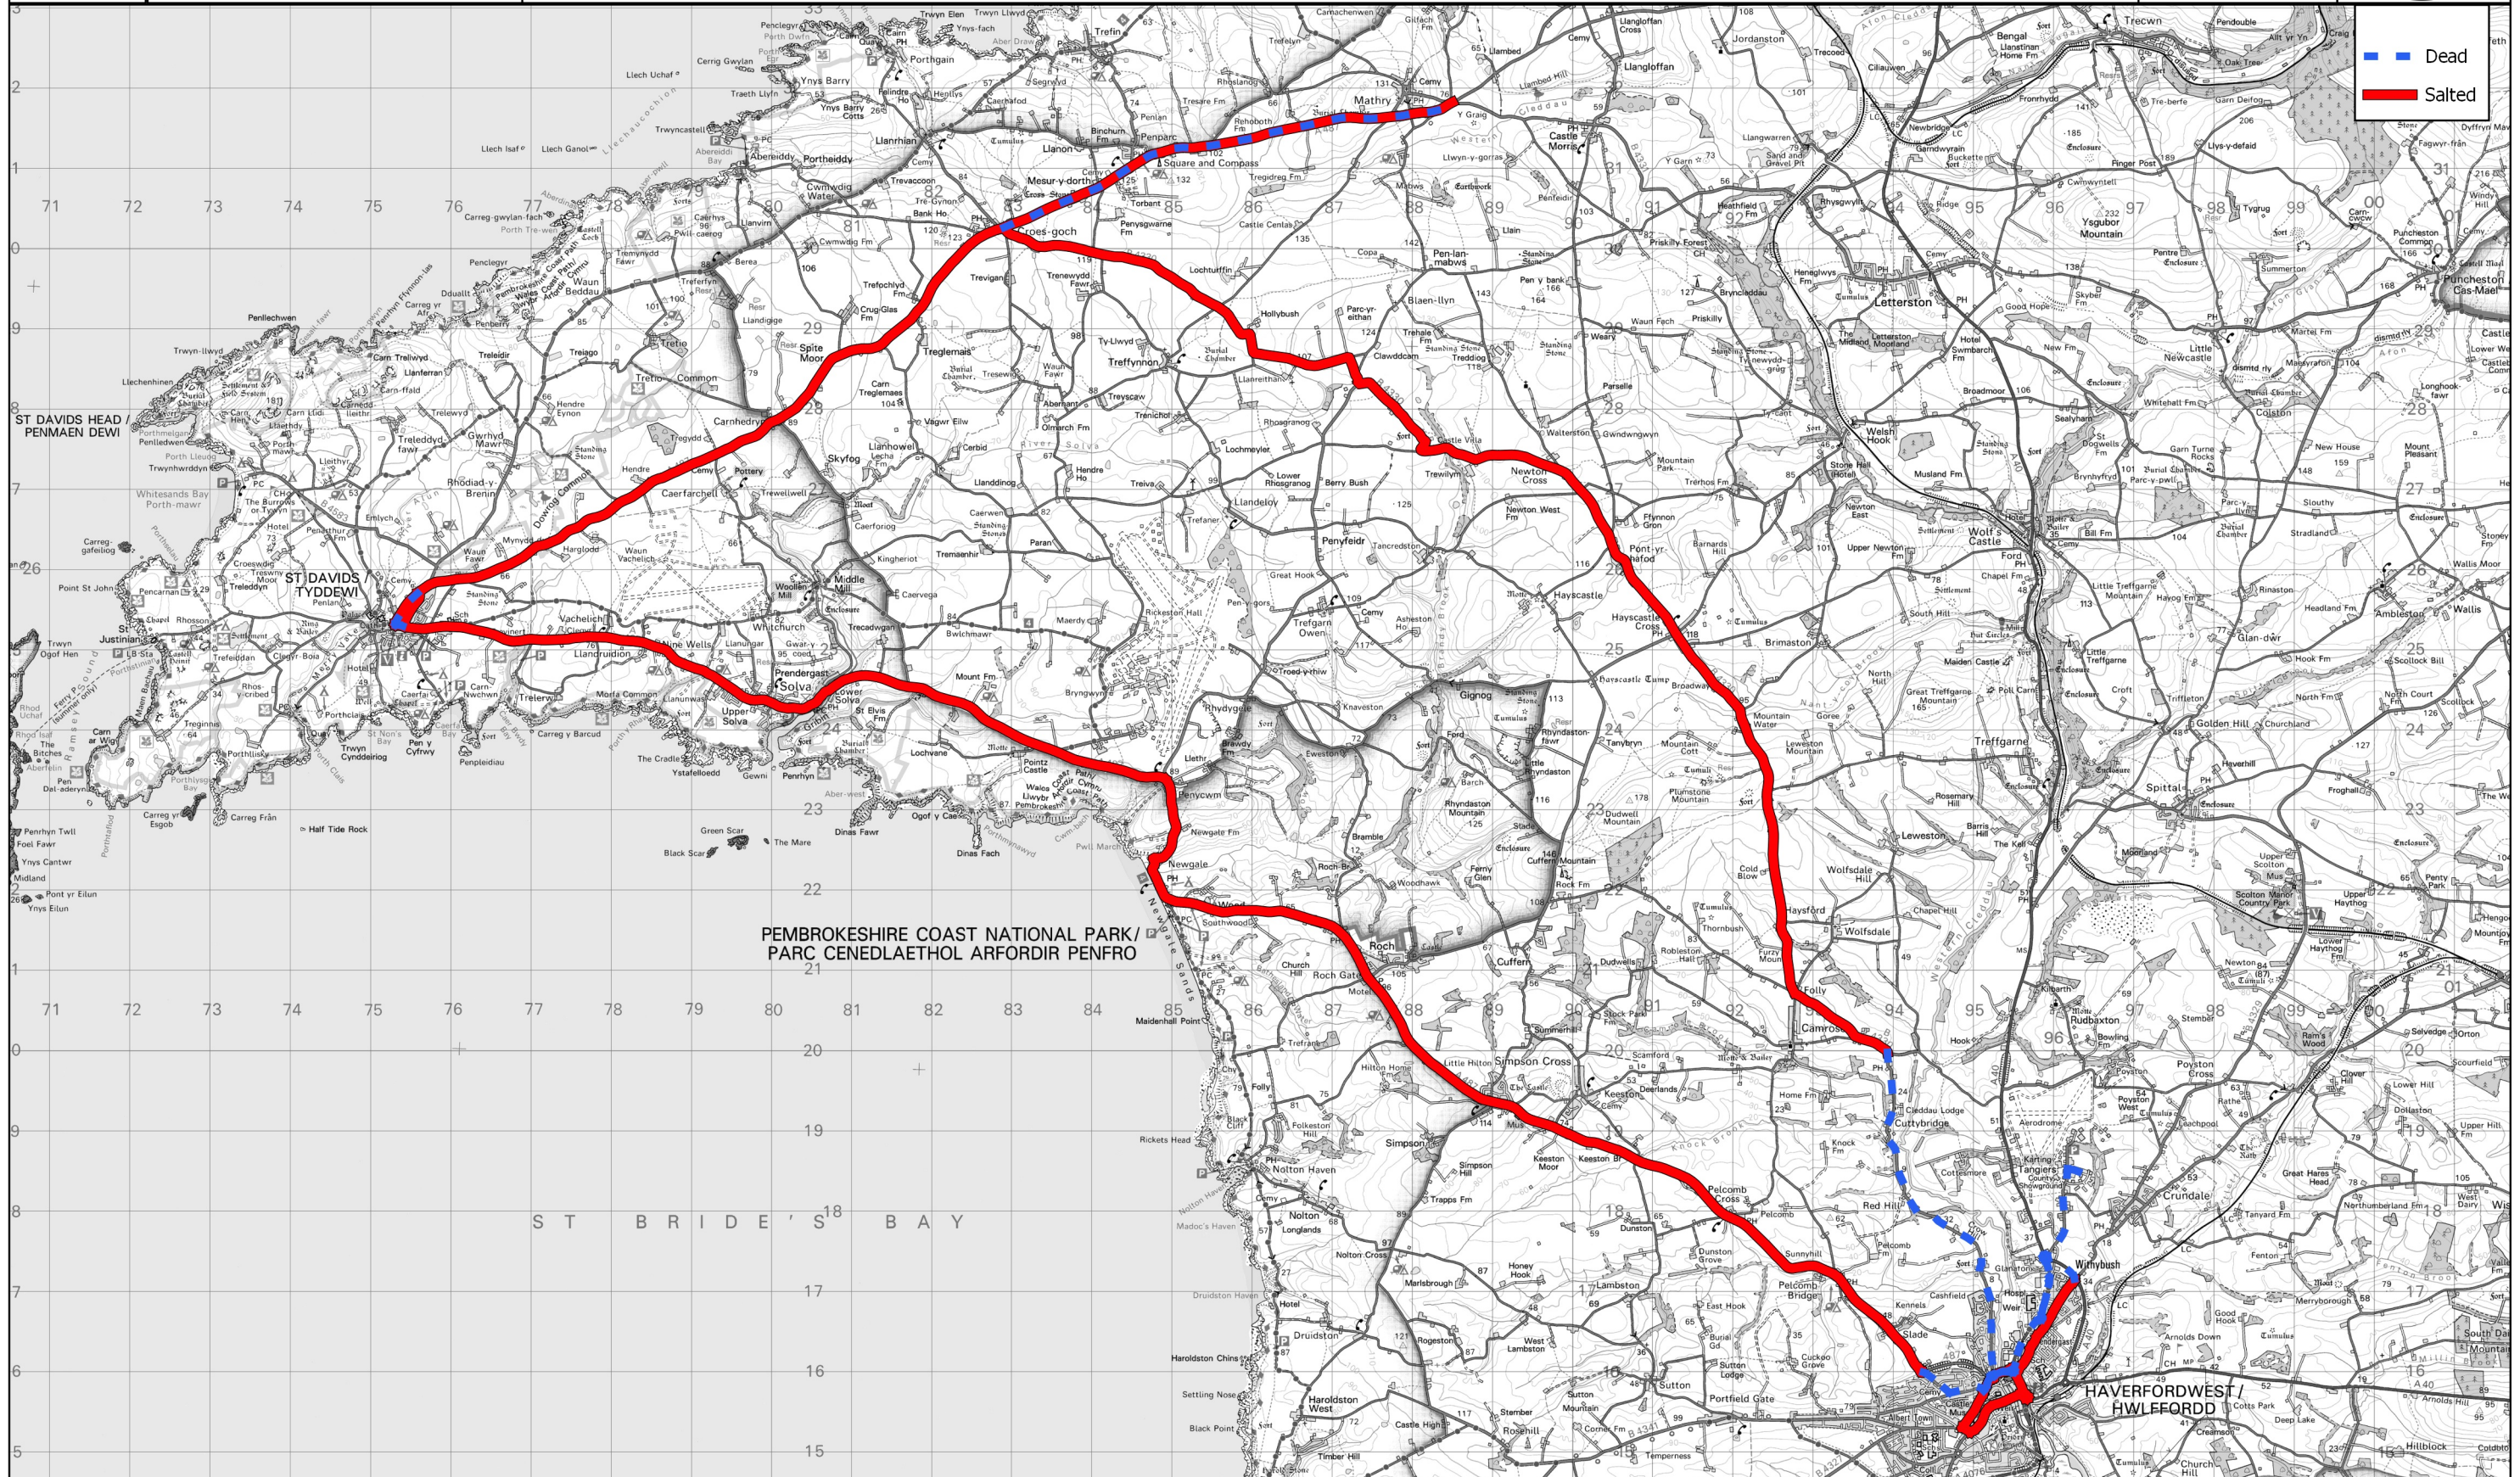

Withybush Route 2

Map produced on: 28 September 2016

Scale (A3 Print)
1:80,000

Dead
Salted

PEMBROKESHIRE COAST NATIONAL PARK /
PARC CENEDLAETHOL ARFORDIR PENFRO

ST BRIDE'S BAY

Haverfordwest /
Hwlfordd