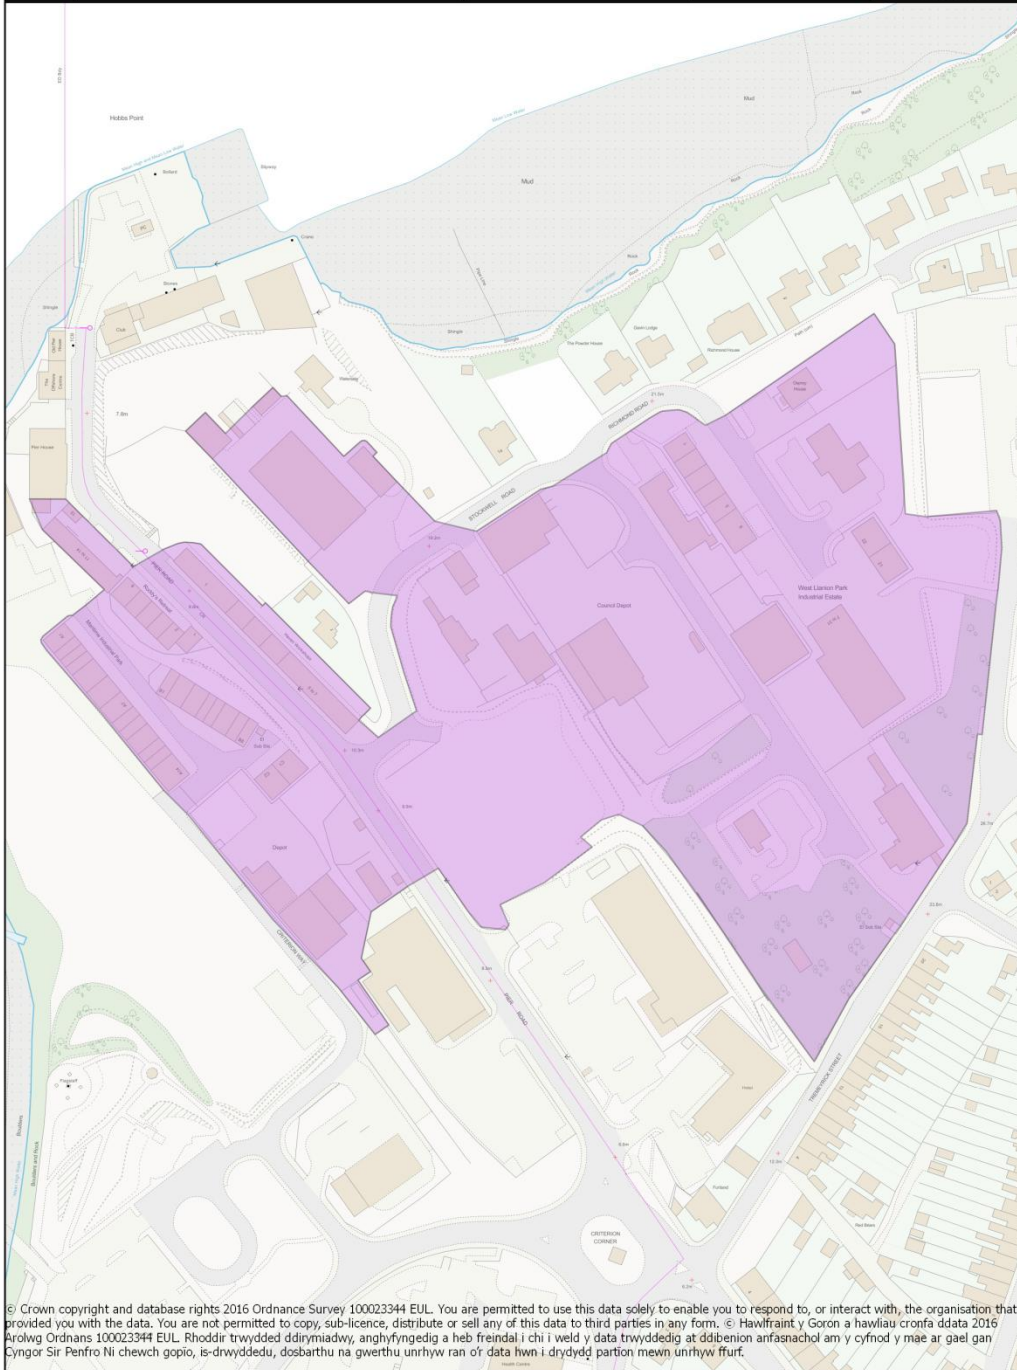

West Llanion, Pembroke Dock - EMP 096 00003

Map produced on: 18 October 2016

Scale (A4 Print)

1:2,263

© Crown copyright and database rights 2016 Ordnance Survey 100023344 EUL. You are permitted to use this data solely to enable you to respond to, or interact with, the organisation that provided you with the data. You are not permitted to copy, sub-licence, distribute or sell any of this data to third parties in any form. © Hawfrait y Goron a hawliau cronfa ddata 2016 Arolwg Ordans 100023344 EUL. Rhoddir trwydded ddirymiadwy, anghyfnydedig a heb freindal i chi i weld y data trwyddedig at ddibenion anfasnachol am y cyfnod y mae ar gael gan Cynor Sir Penfro Ni chewch gopio, is-drwyddedu, dosbarthu na gwerthu unrhyw ran o'r data hwn i drydydd partion mewn unrhyw ffurf.