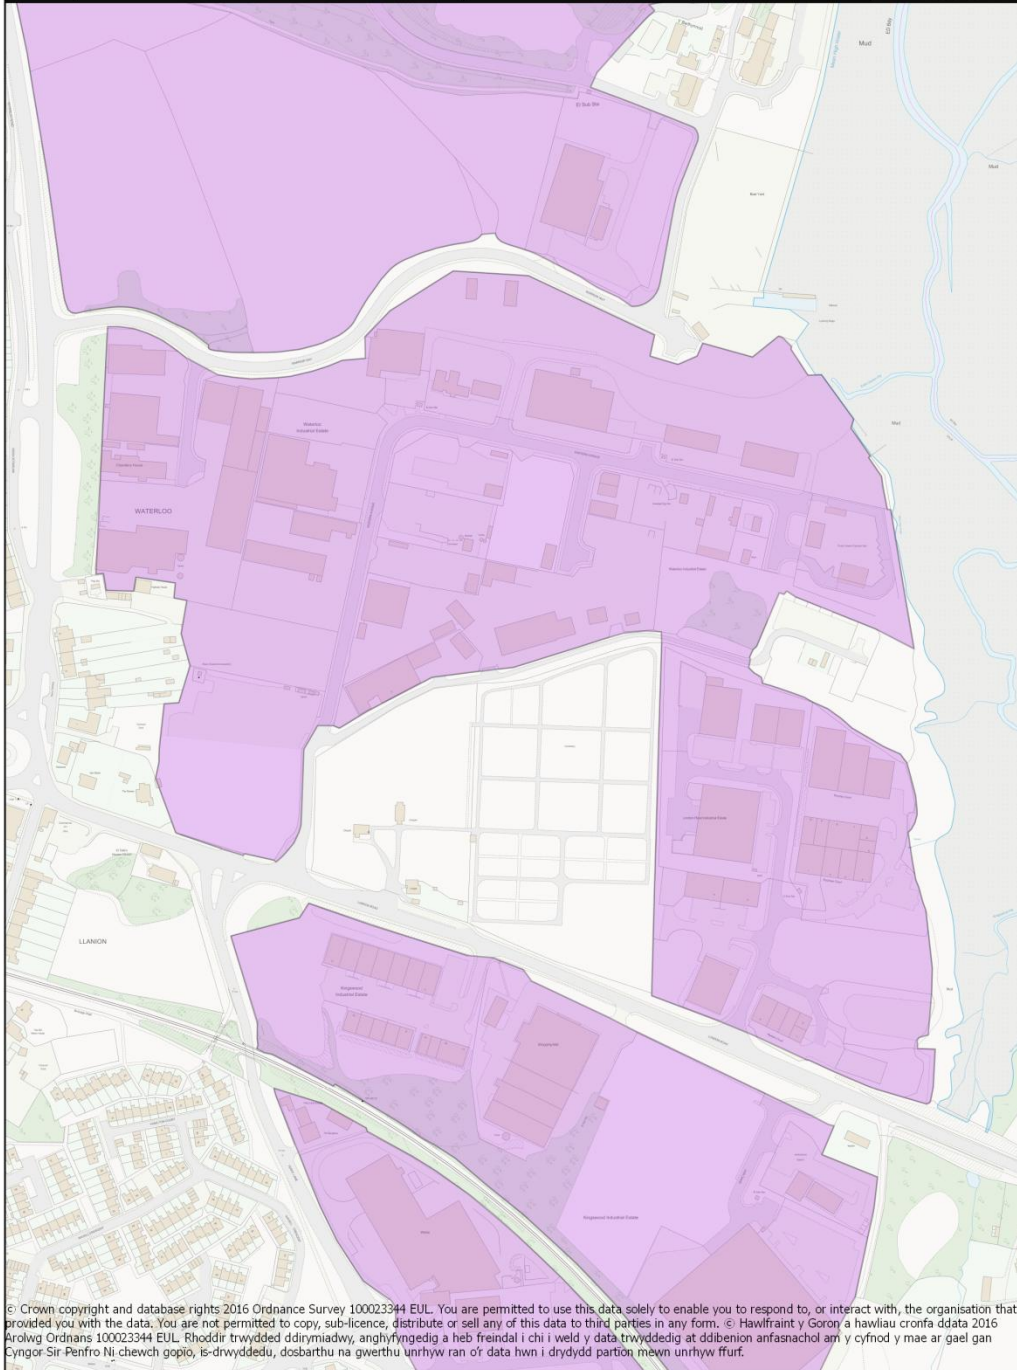

Waterloo Industrial Estate and London Road Business Park, Pembroke Dock - EMP 096 00006

Map produced on: 18 October 2016

Scale (A4 Print)

1:4,255