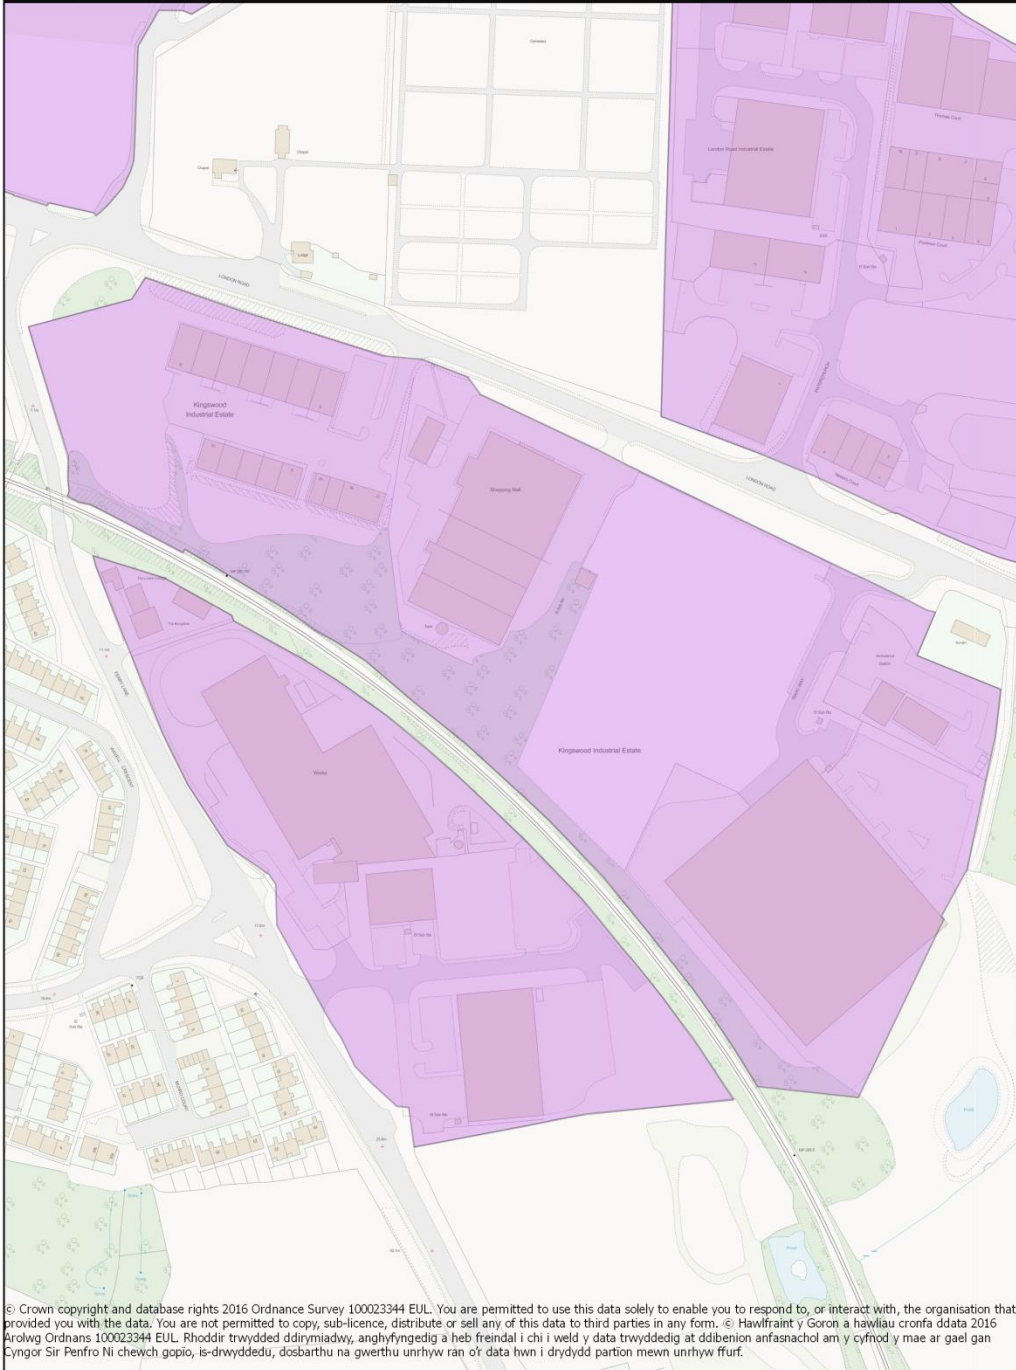

Kingswood, Pembroke Dock - EMP 096 00005

Map produced on: 18 October 2016

Scale (A4 Print)

1:2,830