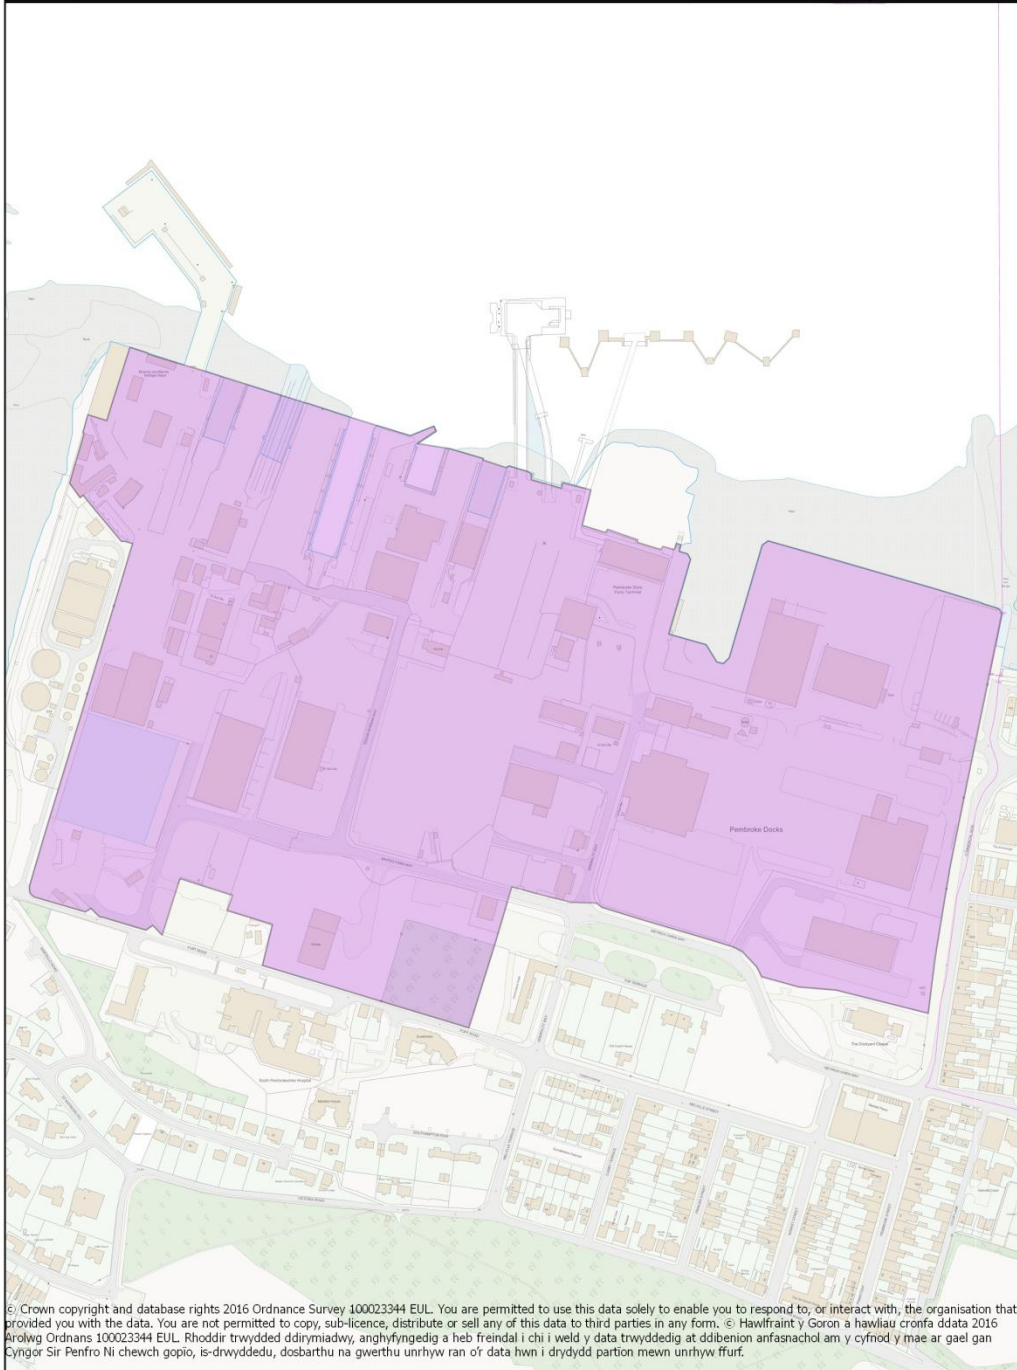

Employment Survey 2016

Pembroke and Pembroke Dock Area Maps

Pembroke Power Station - EMP 095 00001

Map produced on: 18 October 2016

Scale (A4 Print)

1:11,001

© Crown copyright and database rights 2016 Ordnance Survey 100023344 EUL. You are permitted to use this data solely to enable you to respond to, or interact with, the organisation that provided you with the data. You are not permitted to copy, sub-licence, distribute or sell any of this data to third parties in any form. © Hawfraint y Goron a hawliau cronfa ddata 2016 Arolwg Ordans 100023344 EUL Rhoddir trwydded ddirymiadwy, anghyfngedig a heb freindal i chi i weld y data trwyddedig at ddibenion anfasnachol am y cyfnod y mae ar gael gan Cyngor Sir Penfro Ni chewch gopïo, is-drwyddedu, dosbarthu na gwerthu unrhyw ran o'r data hwn i drydydd partion mewn unrhyw ffurf.

Royal Dockyard, Pembroke Dock - EMP 096 00002

Map produced on: 18 October 2016

Scale (A4 Print)

1:4,765

© Crown copyright and database rights 2016 Ordnance Survey 100023344 EUL. You are permitted to use this data solely to enable you to respond to, or interact with, the organisation that provided you with the data. You are not permitted to copy, sub-licence, distribute or sell any of this data to third parties in any form. © Hawffraint y Goron a hawliau cronfa ddata 2016 Arolwg Ordans 100023344 EUL. Rhoddir trwydded ddirymiadwy, anghyfngedig a heb freindal i chi i weld y data trwyddedig at ddibenion anfasnachol am y cyfnod y mae ar gael gan Cyngor Sir Penfro Ni chewch gopio, is-drwyddedu, dosbarthu na gwerthu unrhyw ran o'r data hwn i drydydd partion mewn unrhyw ffruf.