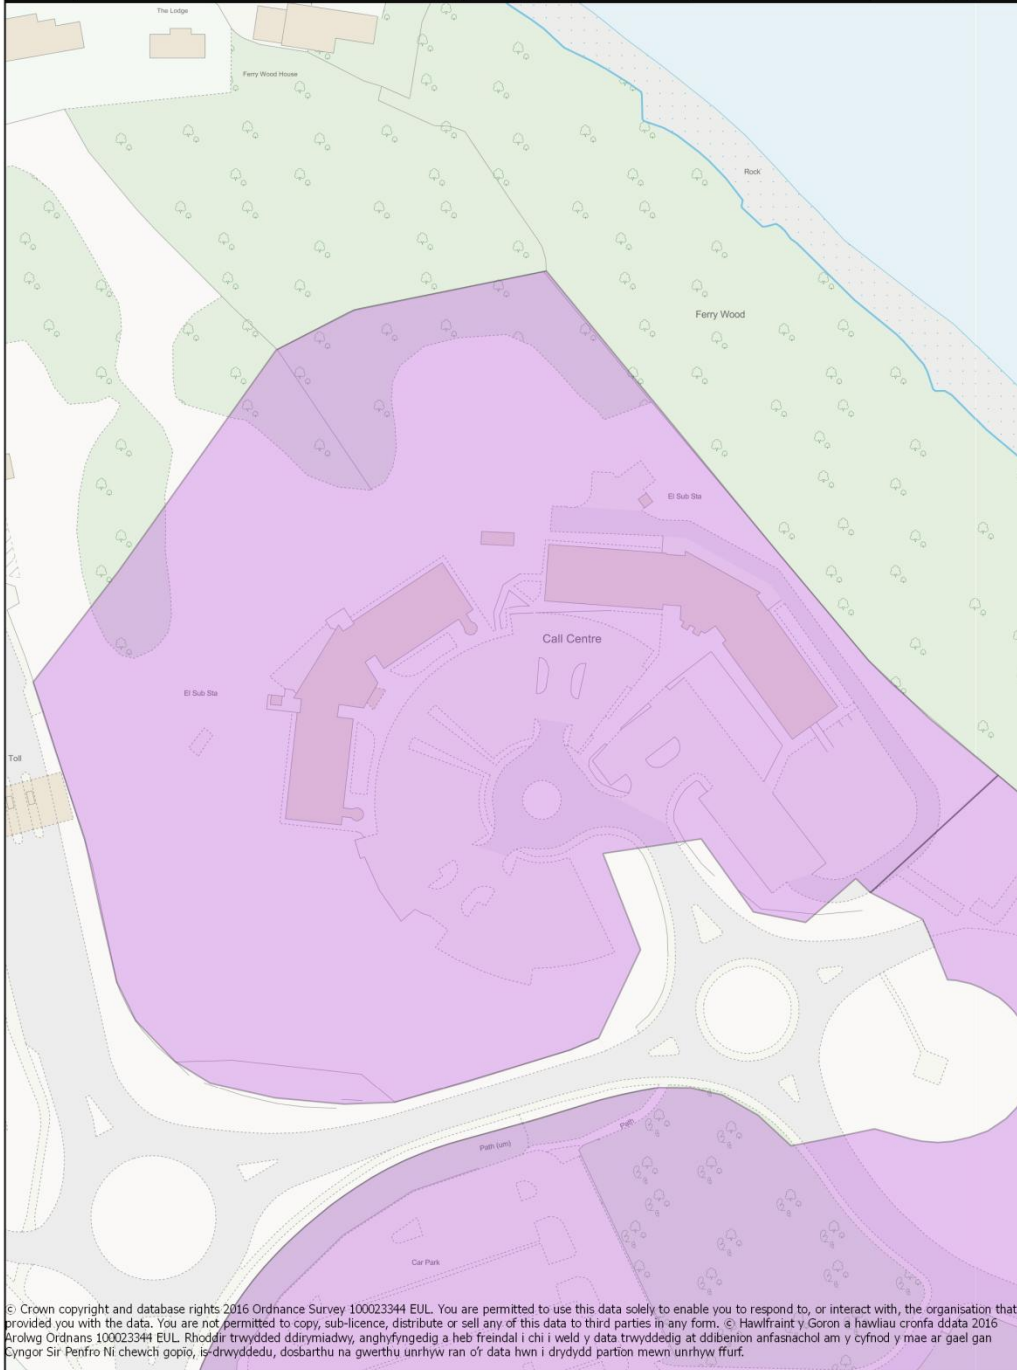

Cleddau Bridge Customer Centres, Pembroke Dock - EMP 096 00007

Map produced on: 18 October 2016

Scale (A4 Print)

1:1,453

© Crown copyright and database rights 2016 Ordnance Survey 100023344 EUL. You are permitted to use this data solely to enable you to respond to, or interact with, the organisation that provided you with the data. You are not permitted to copy, sub-licence, distribute or sell any of this data to third parties in any form. © Hawfraint y Goron a hawliau cronfa ddata 2016 Arolwg Ordans 100023344 EUL. Rhoddir trwydded ddirymiadwy, anghyfngedig a heb freindal i chi i weld y data trwyddedig at ddibenion anfasnachol am y cyfnod y mae ar gael gan Cyngor Sir Penfro Ni chewch gopïo, is-drwyddedu, dosbarthu na gwerthu unrhyw ran o'r data hwn i drydydd partion mewn unrhyw ffruf.