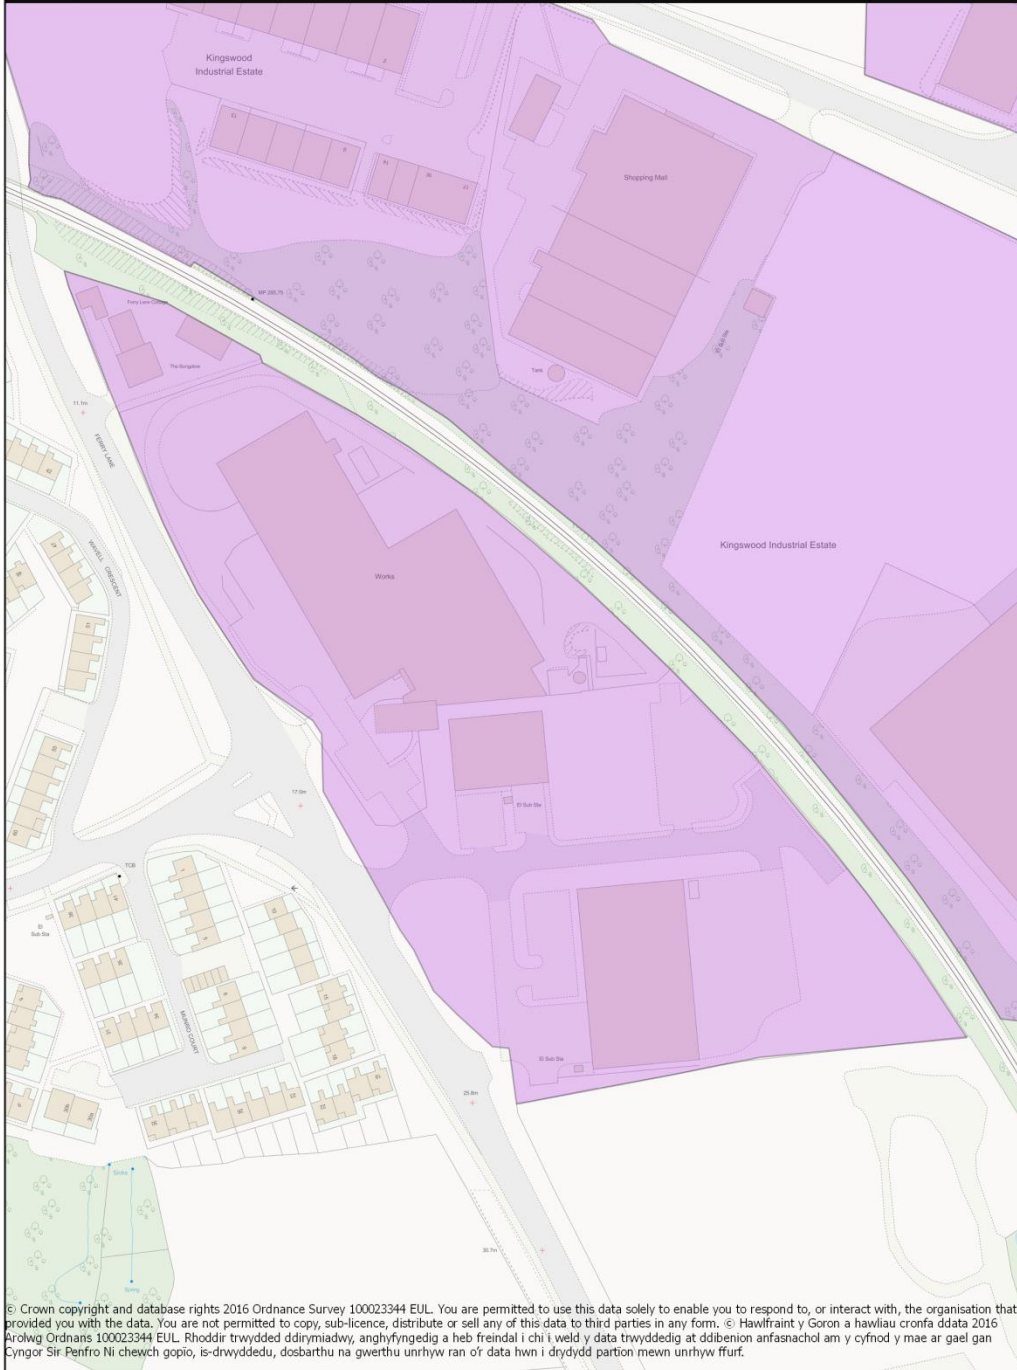

Ferry Lane, Pembroke Dock - EMP 096 00004

Map produced on: 18 October 2016

Scale (A4 Print)

1:2,009