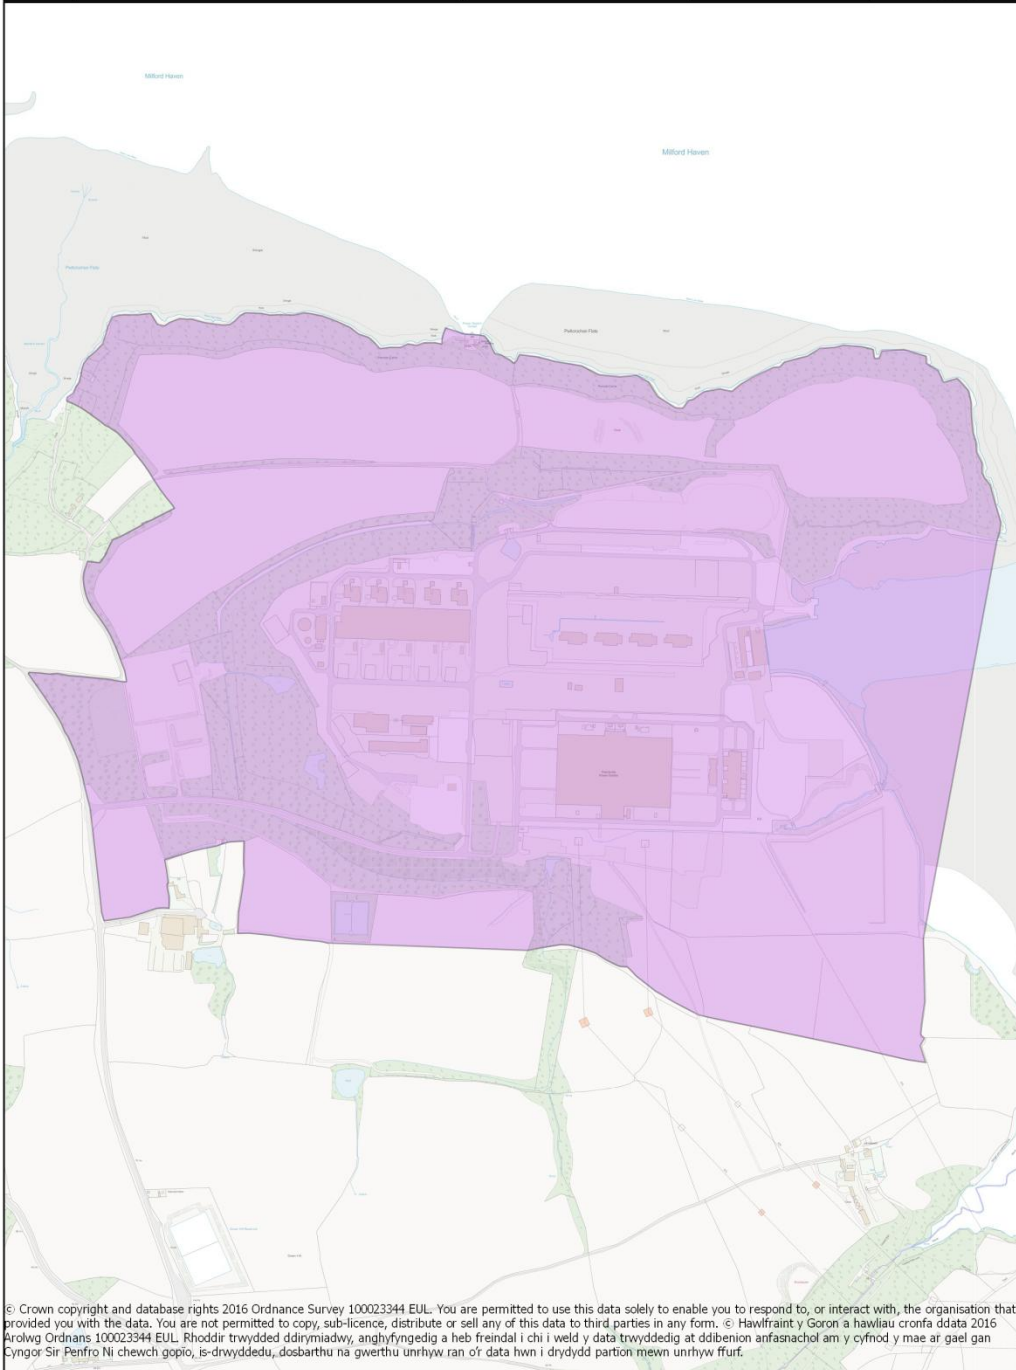

Pembroke Power Station - EMP 095 00001

Map produced on: 18 October 2016

Scale (A4 Print)

1:11,001