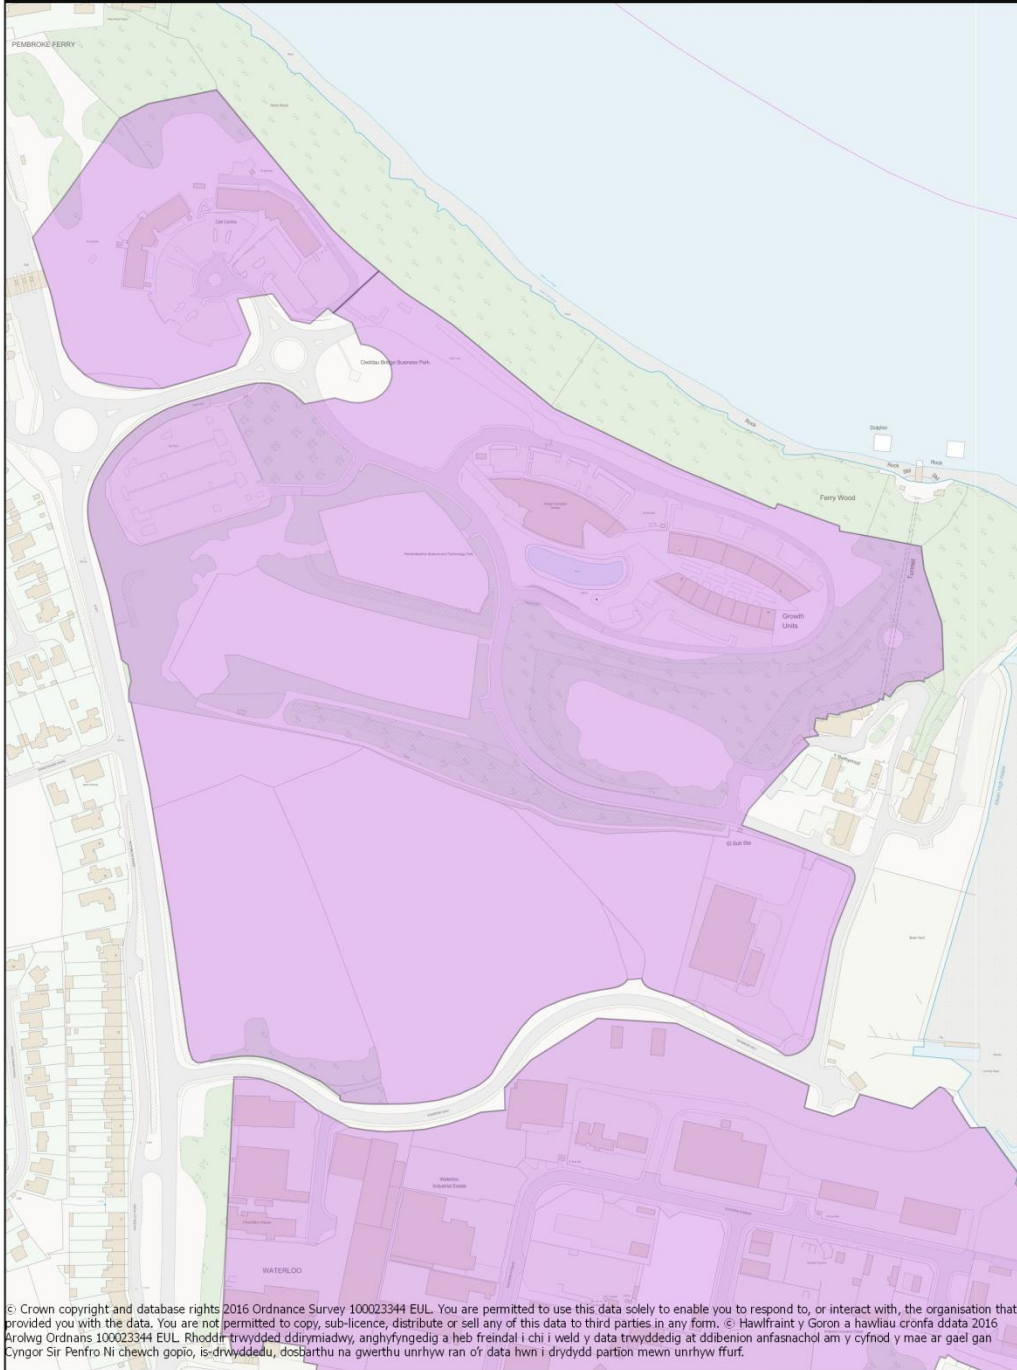

Pembrokeshire Science and Technology Park, Pembroke Dock - S EMP 096 00001

Map produced on: 18 October 2016

Scale (A4 Print)

1:4,046

© Crown copyright and database rights 2016 Ordnance Survey 100023344 EUL. You are permitted to use this data solely to enable you to respond to, or interact with, the organisation that provided you with the data. You are not permitted to copy, sub-licence, distribute or sell any of this data to third parties in any form. © Hawffraint y Goron a hawliau cronfa ddata 2016 Arolwg Ordans 100023344 EUL. Rhoddi trwydded ddirymiadwy, anghyfngedig a heb freindal i chi i weld y data trwyddedig at ddibenion anfasnachol am y cyfnod y mae ar gael gan Cyngor Sir Penfro Ni chewch gopïo, is-drwyddedu, dosbarthu na gwerthu unrhyw ran o'r data hwn i drydydd partion mewn unrhyw ffurf.