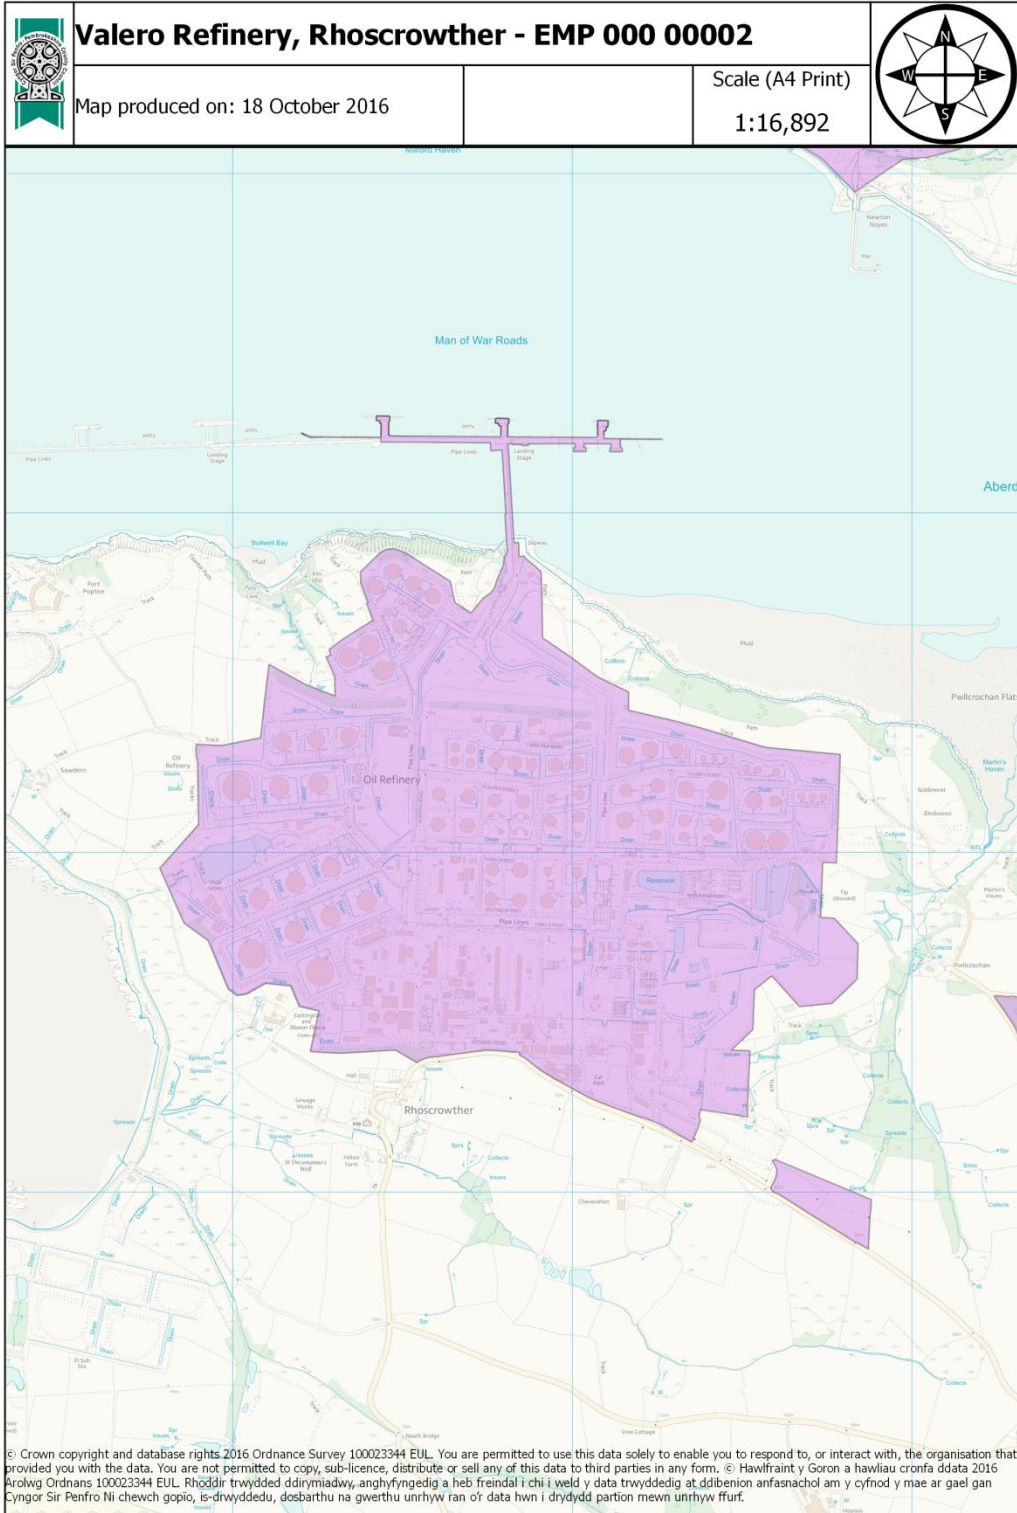

Employment Survey 2016

Pembroke and Pembroke Dock Area Maps

Pembroke Power Station - EMP 095 00001

Map produced on: 18 October 2016

Scale (A4 Print)

1:11,001

© Crown copyright and database rights 2016 Ordnance Survey 100023344 EUL. You are permitted to use this data solely to enable you to respond to, or interact with, the organisation that provided you with the data. You are not permitted to copy, sub-licence, distribute or sell any of this data to third parties in any form. © Hawfraint y Goron a hawliau cronfa ddata 2016 Arolwg Ordans 100023344 EUL Rhoddir trwydded ddirymiadwy, anghyfngedig a heb freindal i chi i weld y data trwyddedig at ddibenion anfasnachol am y cyfnod y mae ar gael gan Cyngor Sir Penfro Ni chewch gopïo, is-drwyddedu, dosbarthu na gwerthu unrhyw ran o'r data hwn i drydydd partion mewn unrhyw ffurf.

Royal Dockyard, Pembroke Dock - EMP 096 00002

Map produced on: 18 October 2016

Scale (A4 Print)

1:4,765

© Crown copyright and database rights 2016 Ordnance Survey 100023344 EUL. You are permitted to use this data solely to enable you to respond to, or interact with, the organisation that provided you with the data. You are not permitted to copy, sub-licence, distribute or sell any of this data to third parties in any form. © Hawffraint y Goron a hawliau cronfa ddata 2016 Arolwg Ordans 100023344 EUL. Rhoddir trwydded ddirymiadwy, anghyfngedig a heb freindal i chi i weld y data trwyddedig at ddibenion anfasnachol am y cyfnod y mae ar gael gan Cyngor Sir Penfro Ni chewch gopio, is-drwyddedu, dosbarthu na gwerthu unrhyw ran o'r data hwn i drydydd partion mewn unrhyw ffruf.