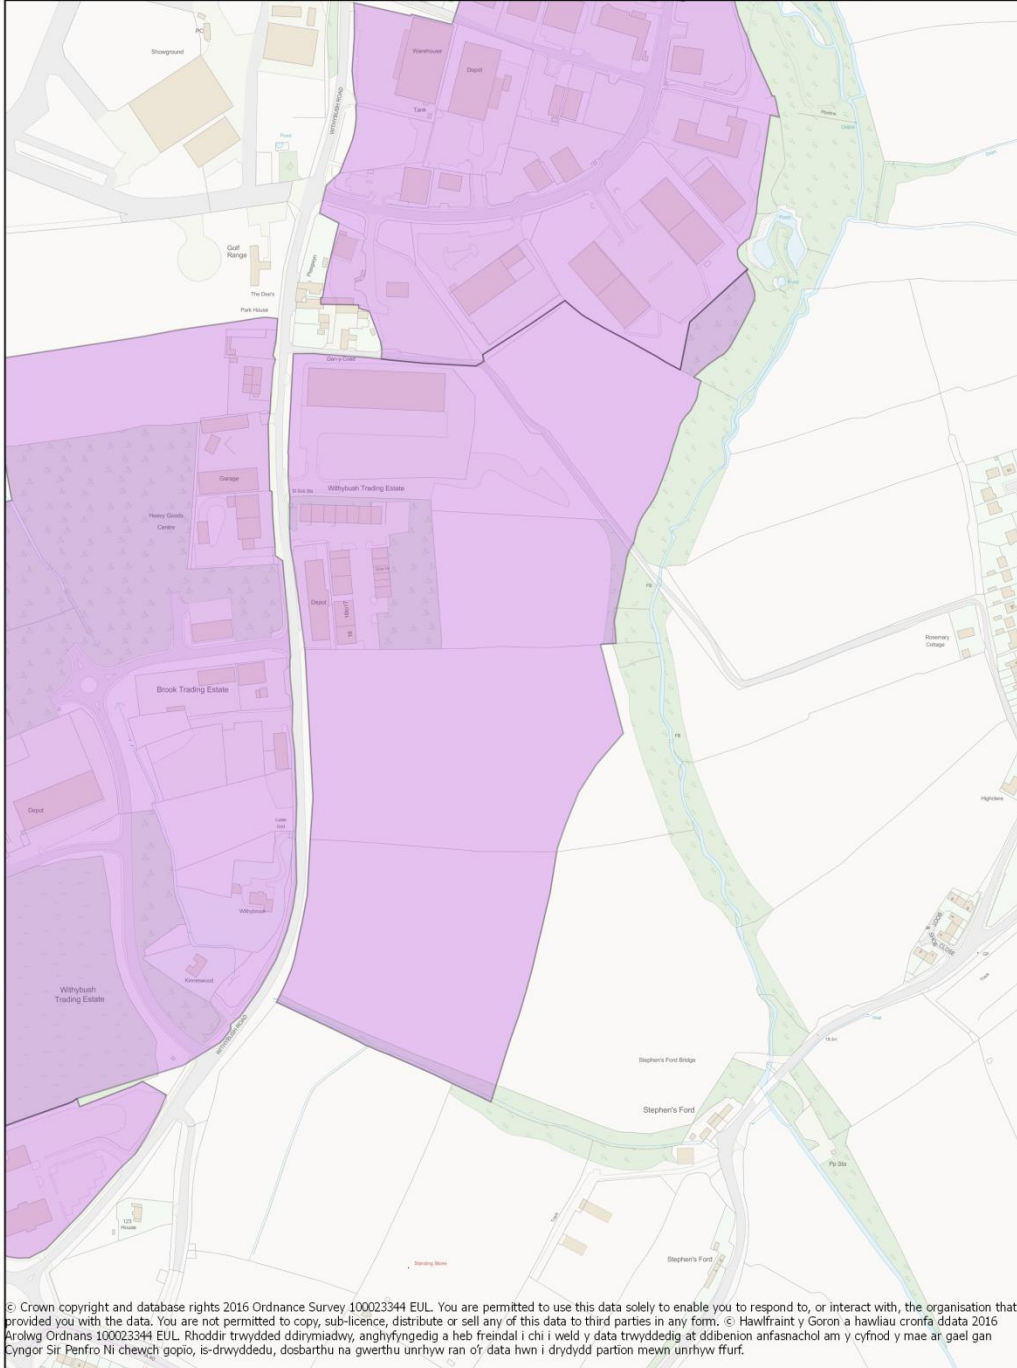

Withybush East of Business Park - EMP 040 00004

Map produced on: 19 October 2016

Scale (A4 Print)

1:4,811