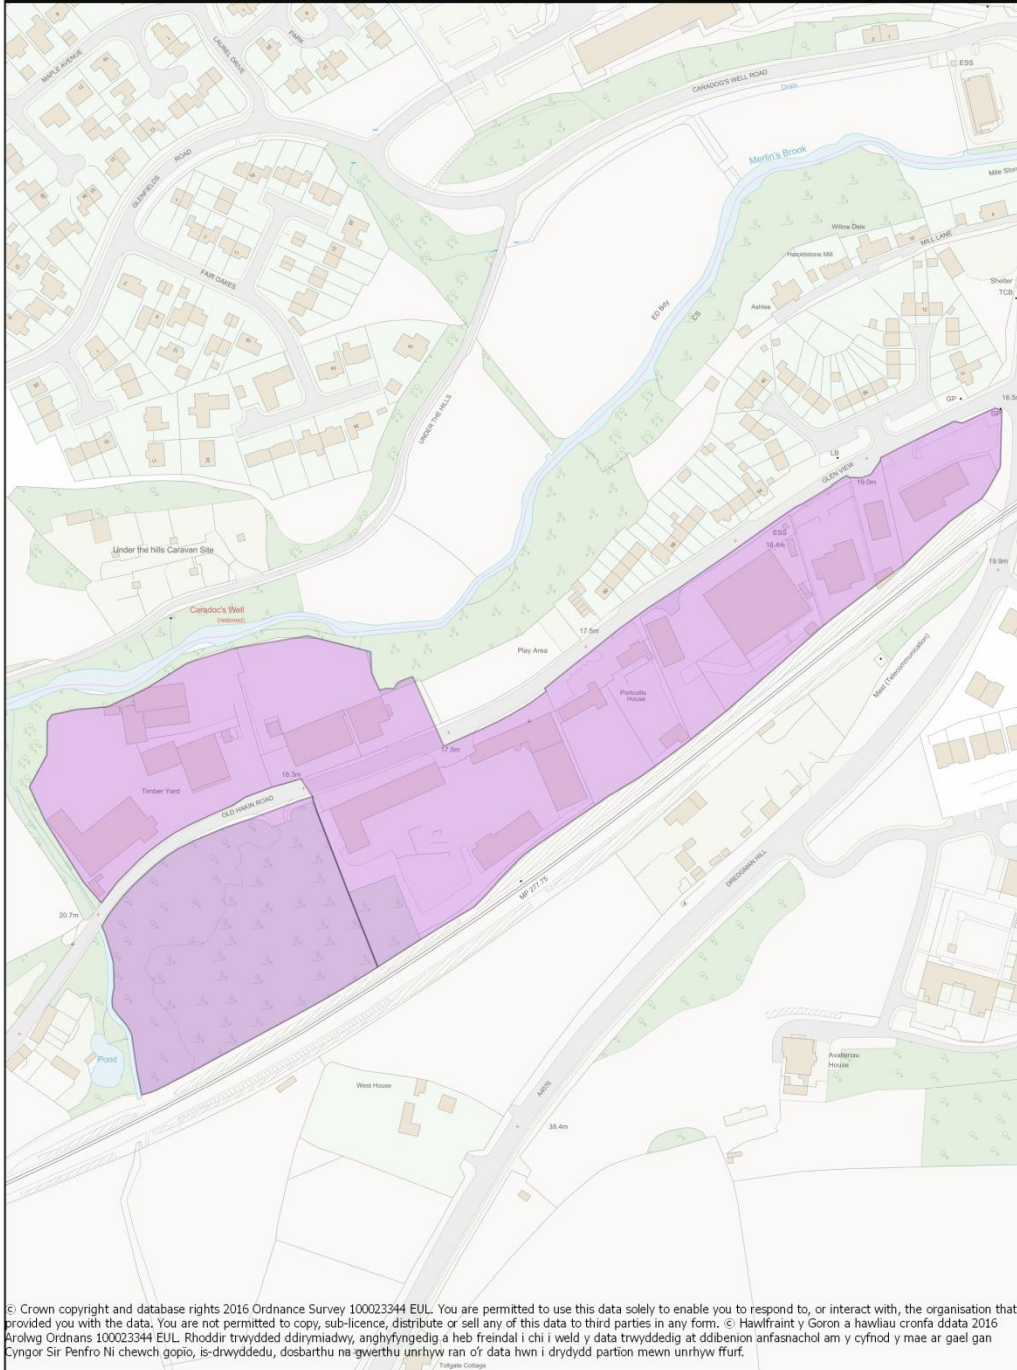

Old Hakin Road Industrial Estate, Merlins Bridge - EMP 040 00007

Map produced on: 19 October 2016

Scale (A4 Print)

1:2,970

© Crown copyright and database rights 2016 Ordnance Survey 100023344 EUL. You are permitted to use this data solely to enable you to respond to, or interact with, the organisation that provided you with the data. You are not permitted to copy, sub-licence, distribute or sell any of this data to third parties in any form. © Hawffraint y Goron a hawliau cronfa ddata 2016 Arolwg Ordans 100023344 EUL. Rhoddir trwydded ddirymiadwy, anghyfnydedig a heb freindal i chi i weld y data trwyddedig at ddibenion anfasnachol am y cyfnod y mae ar gael gan Cyngor Sir Penfro Ni chechw gopio, is-dwyddedu, dosbarthu na gwerthu unrhyw ran o'r data hwn i drydydd partion mewn unrhyw ffrurf.