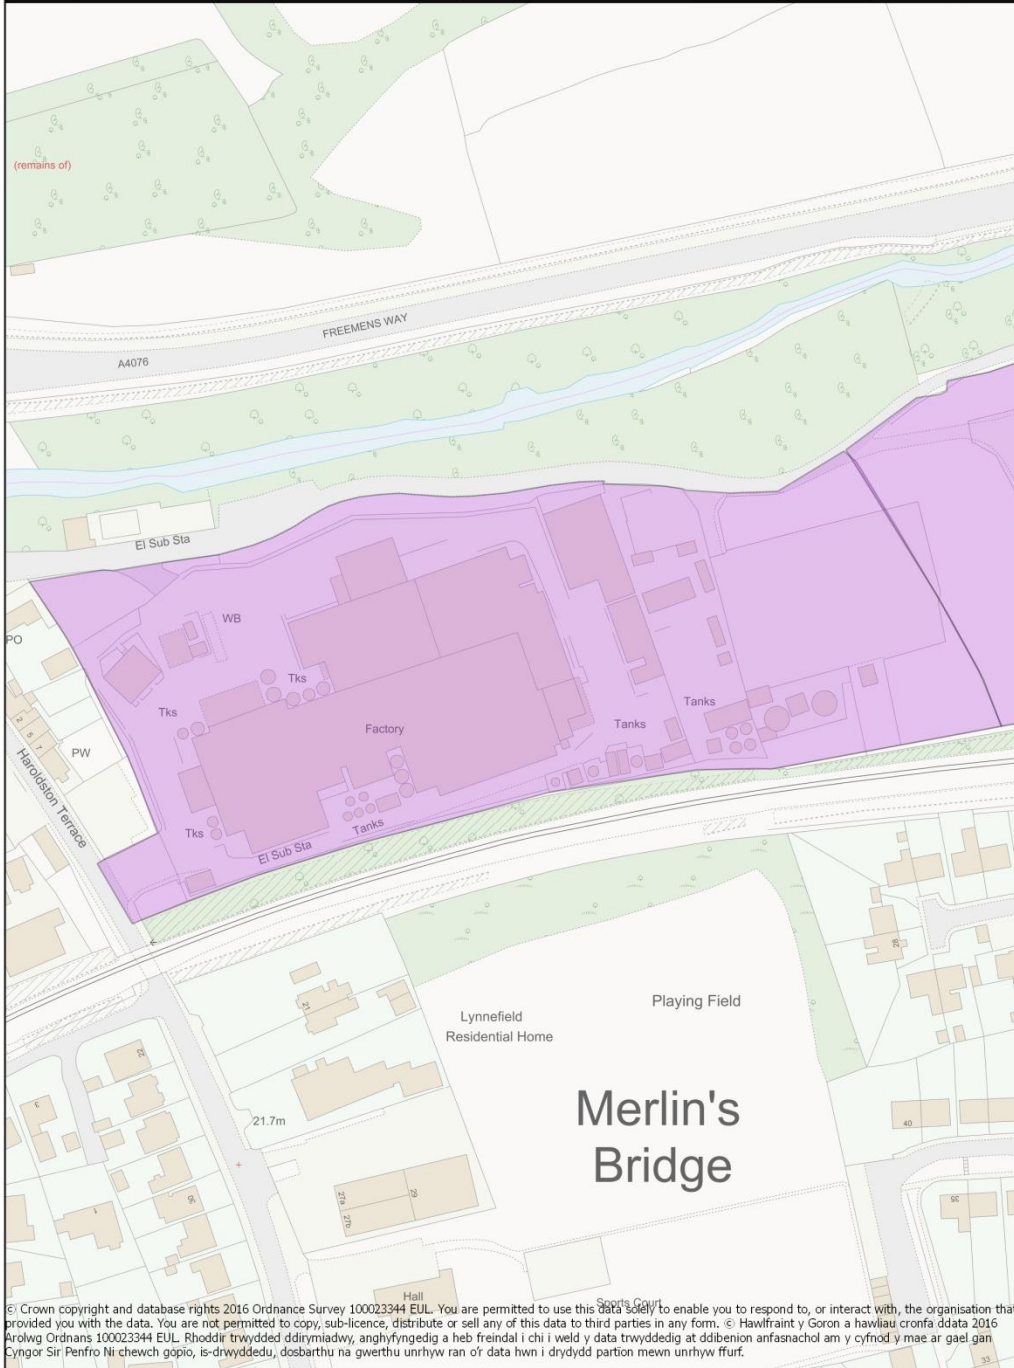

Merlins Bridge Creamery - EMP 040 00014	Scale (A4 Print) 1:1,769	
Map produced on: 19 October 2016