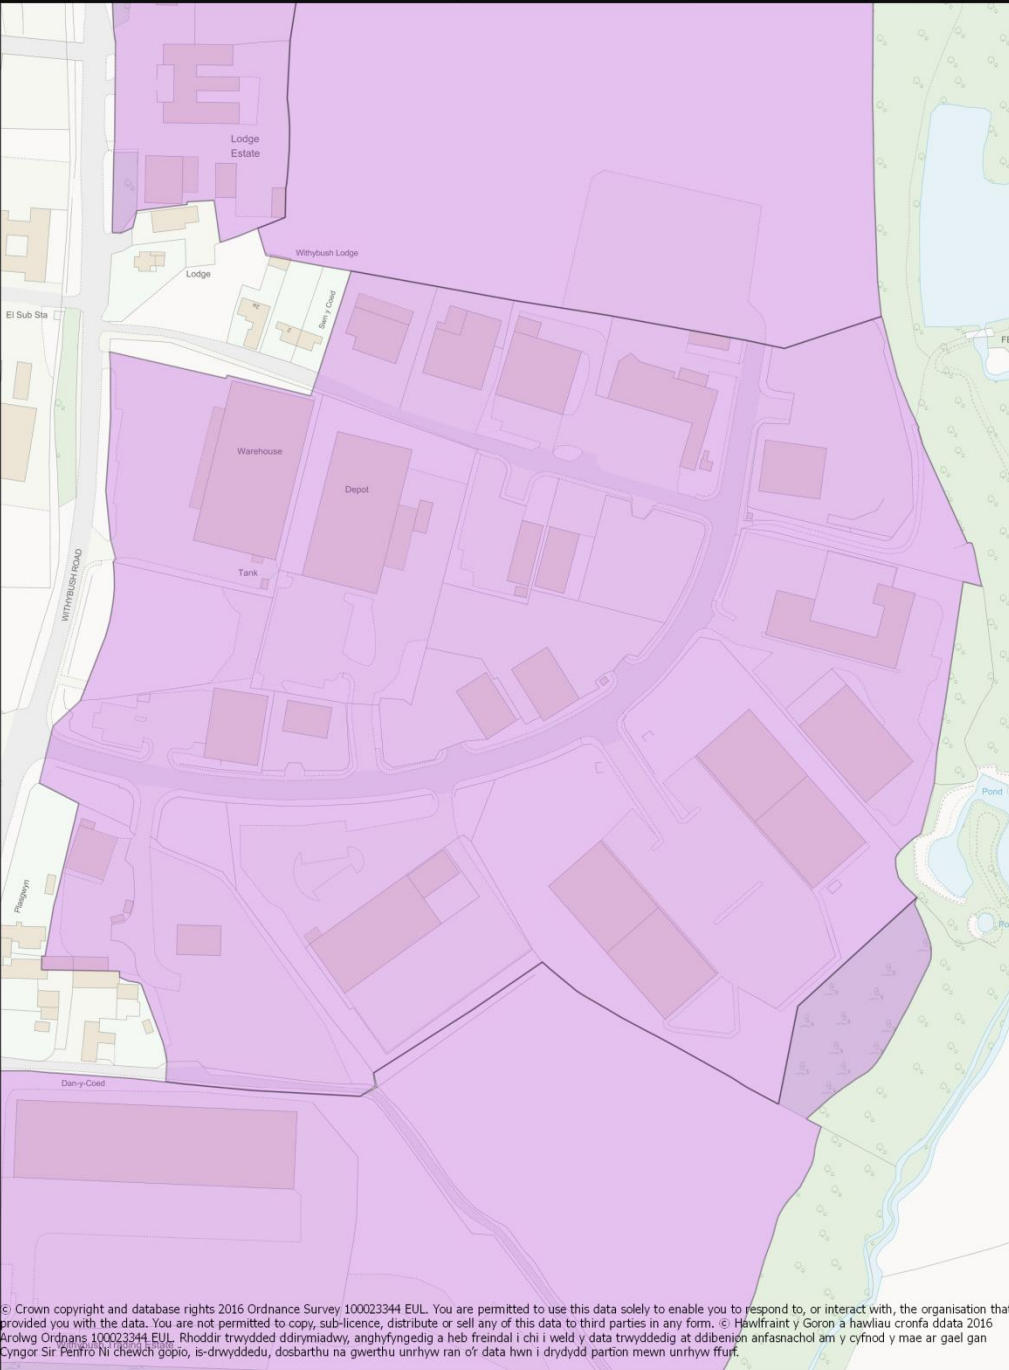

Withybush Industrial Estate - site 1 - EMP 040 00011	
Map produced on: 19 October 2016		Scale (A4 Print) 1:2,347