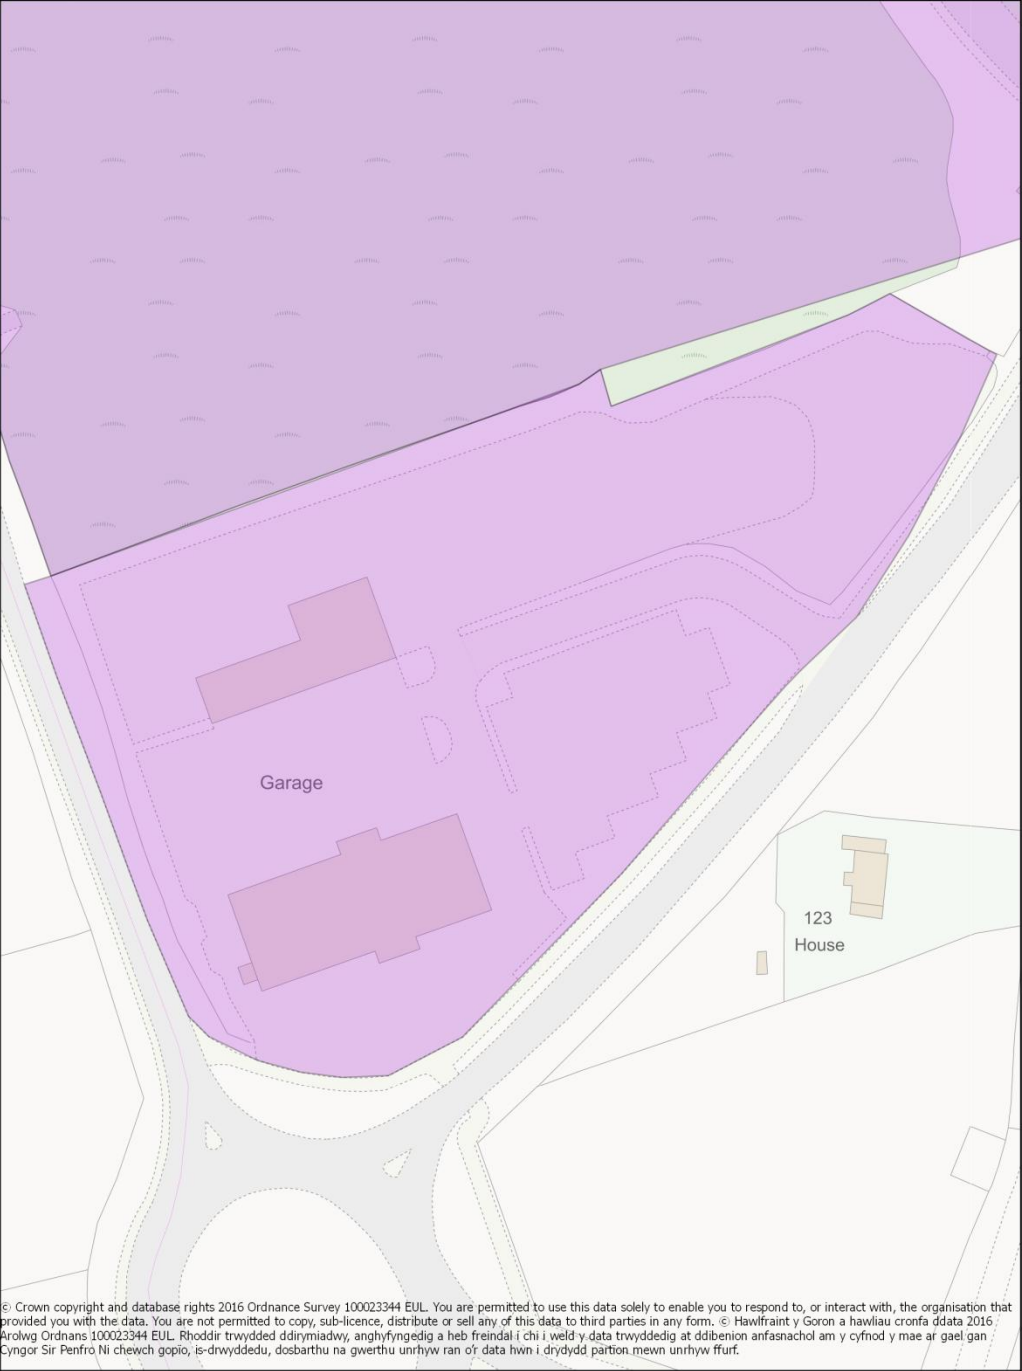

Withybush Industrial Estate - site 4 - EMP 040 00026	
Map produced on: 19 October 2016		Scale (A4 Print) 1:1,086