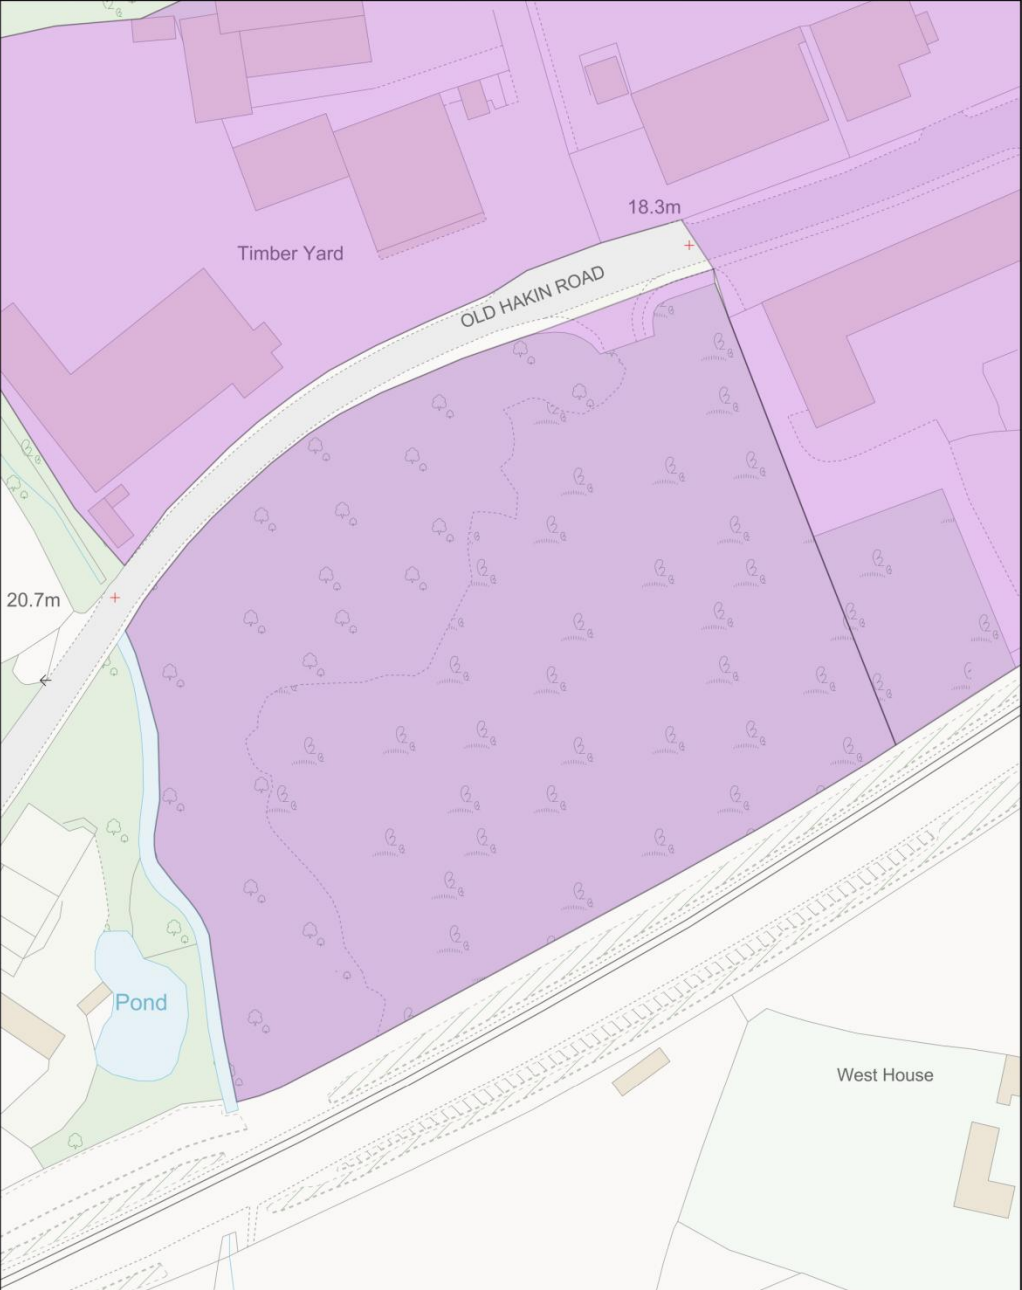

Haverfordwest - Old Hakin Road (Mixed Use Site) - EMP MXU 040 01			
	Map produced on: 19 October 2016	Scale (A4 Print) 1:1,064		

© Crown copyright and database rights 2016 Ordnance Survey 100023344 EUL. You are permitted to use this data solely to enable you to respond to, or interact with, the organisation that provided you with the data. You are not permitted to copy, sub-licence, distribute or sell any of this data to third parties in any form. © Hawffraint y Goron a hawliau cronfa ddata 2016 Ffrolwg Ordnans 100023344 EUL. Rhoddir trwydded ddirymiadwy, anghyfngedig a heb freindal i chi i weld y data trwyddedig at ddibenion anfasnachol am y cyfnod y mae ar gael gan Cyngor Sir Penfro Ni chechw gopio, is-dwyddedu, dosbarthu na gwerthu unrhyw ran o'r data hwn i drydydd partion mewn unrhyw ffurf.