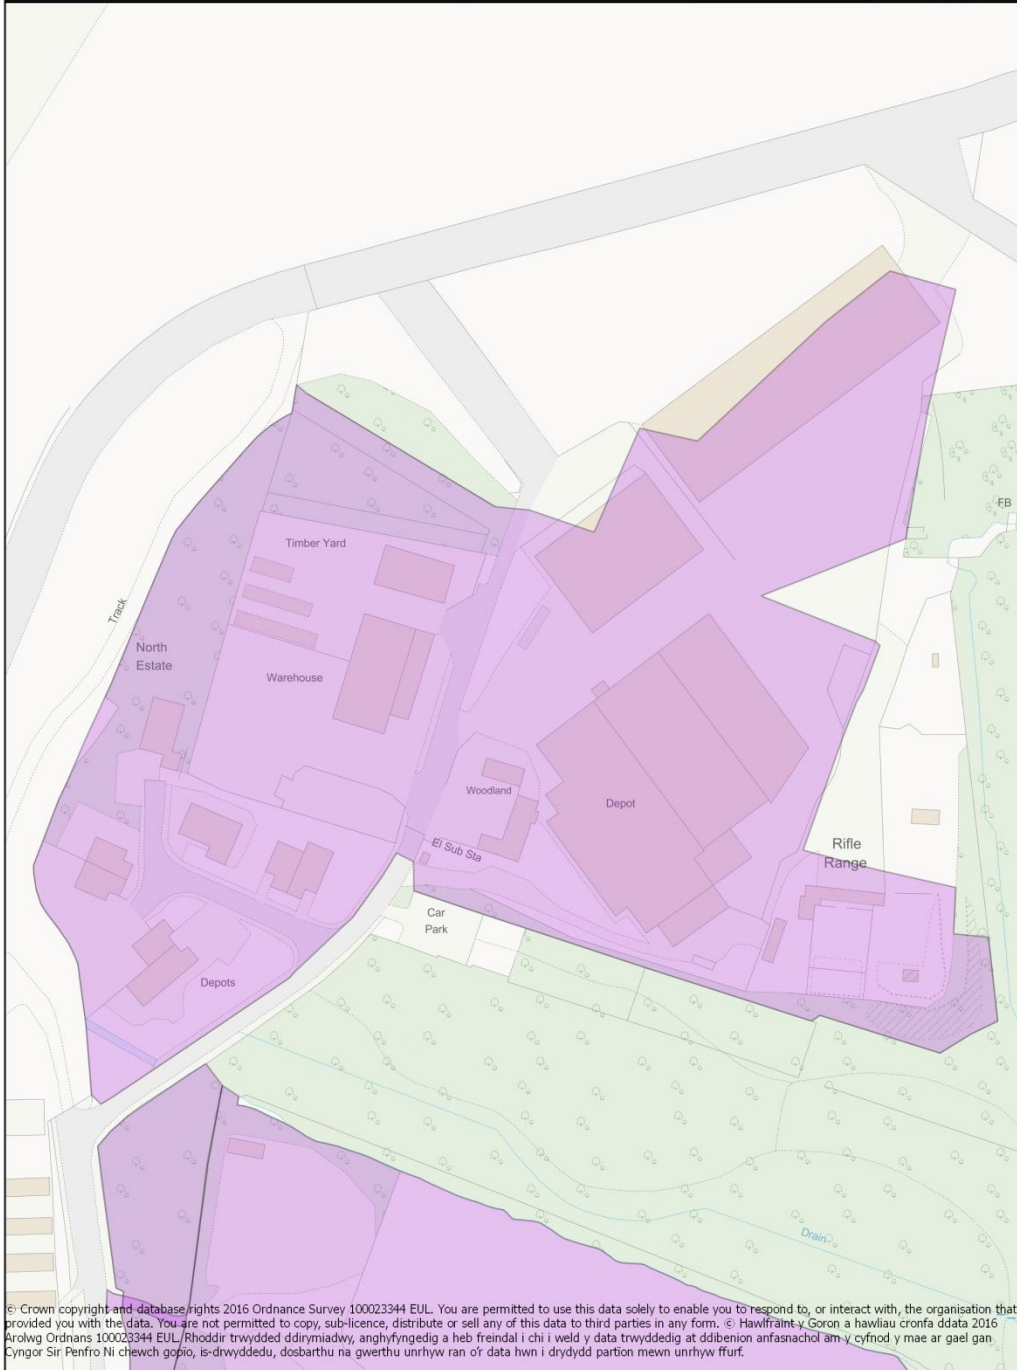

Withybush Industrial Estate - site 2 - EMP 040 00012

Map produced on: 19 October 2016

Scale (A4 Print)

1:1,880

© Crown copyright and database rights 2016 Ordnance Survey 100023344 EUL. You are permitted to use this data solely to enable you to respond to, or interact with, the organisation that provided you with the data. You are not permitted to copy, sub-licence, distribute or sell any of this data to third parties in any form. © Hawflraint y Goron a hawliau cronfa ddata 2016 Arolwg Ordans 100023344 EUL/Rhoddir trwydded ddirymiadwy, anghyfngedig a heb freindal i chi i weld y data trwyddedig at ddibenion anfasnachol am y cyfnod y mae ar gael gan Cyngor Sir Penfro Ni chewch gopïo, is-drwyddedu, dosbarthu na gwerthu unrhyw ran o'r data hwn i drydydd partion mewn unrhyw ffruf.