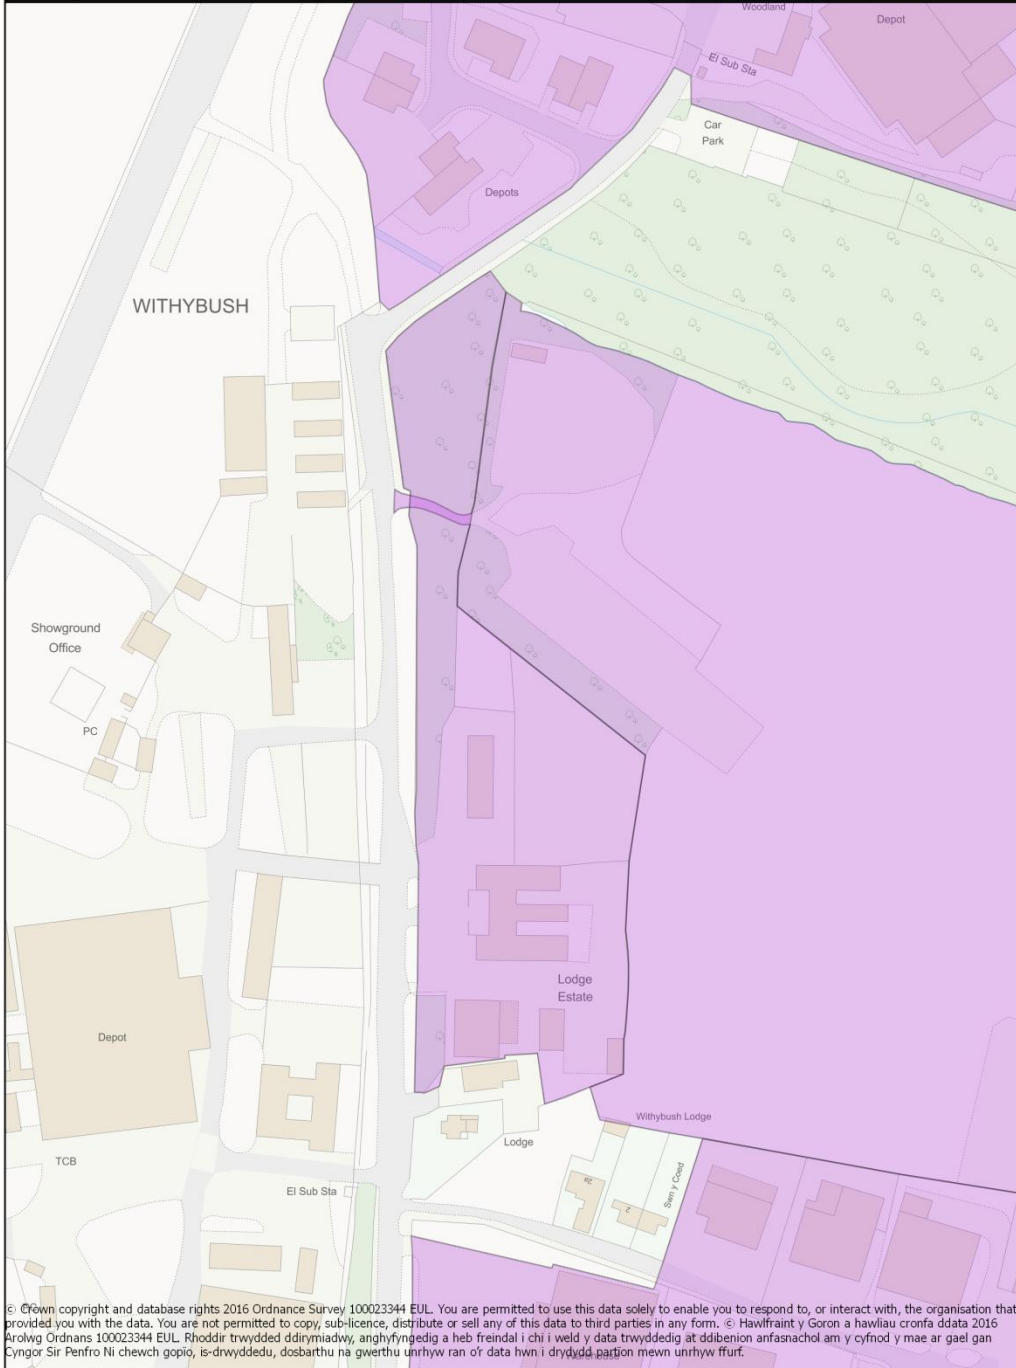

Withybush Industrial Estate - site 3 - EMP 040 00015

Map produced on: 19 October 2016

Scale (A4 Print)

1:1,946