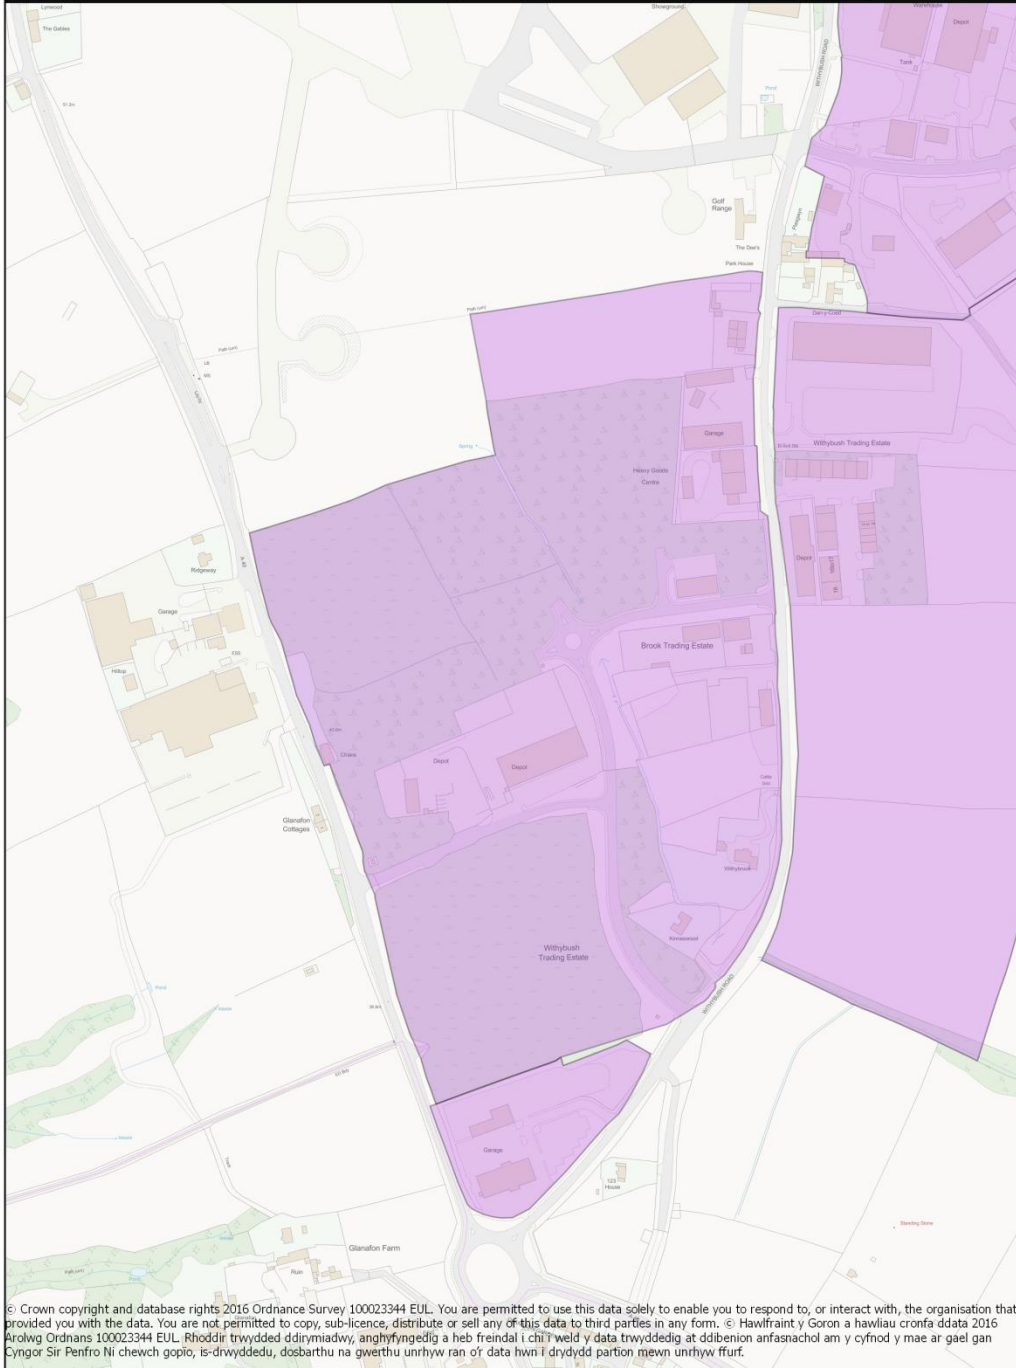

Withybush Business Park, Haverfordwest - S EMP 040 00001

Map produced on: 19 October 2016

Scale (A4 Print)

1:4,779