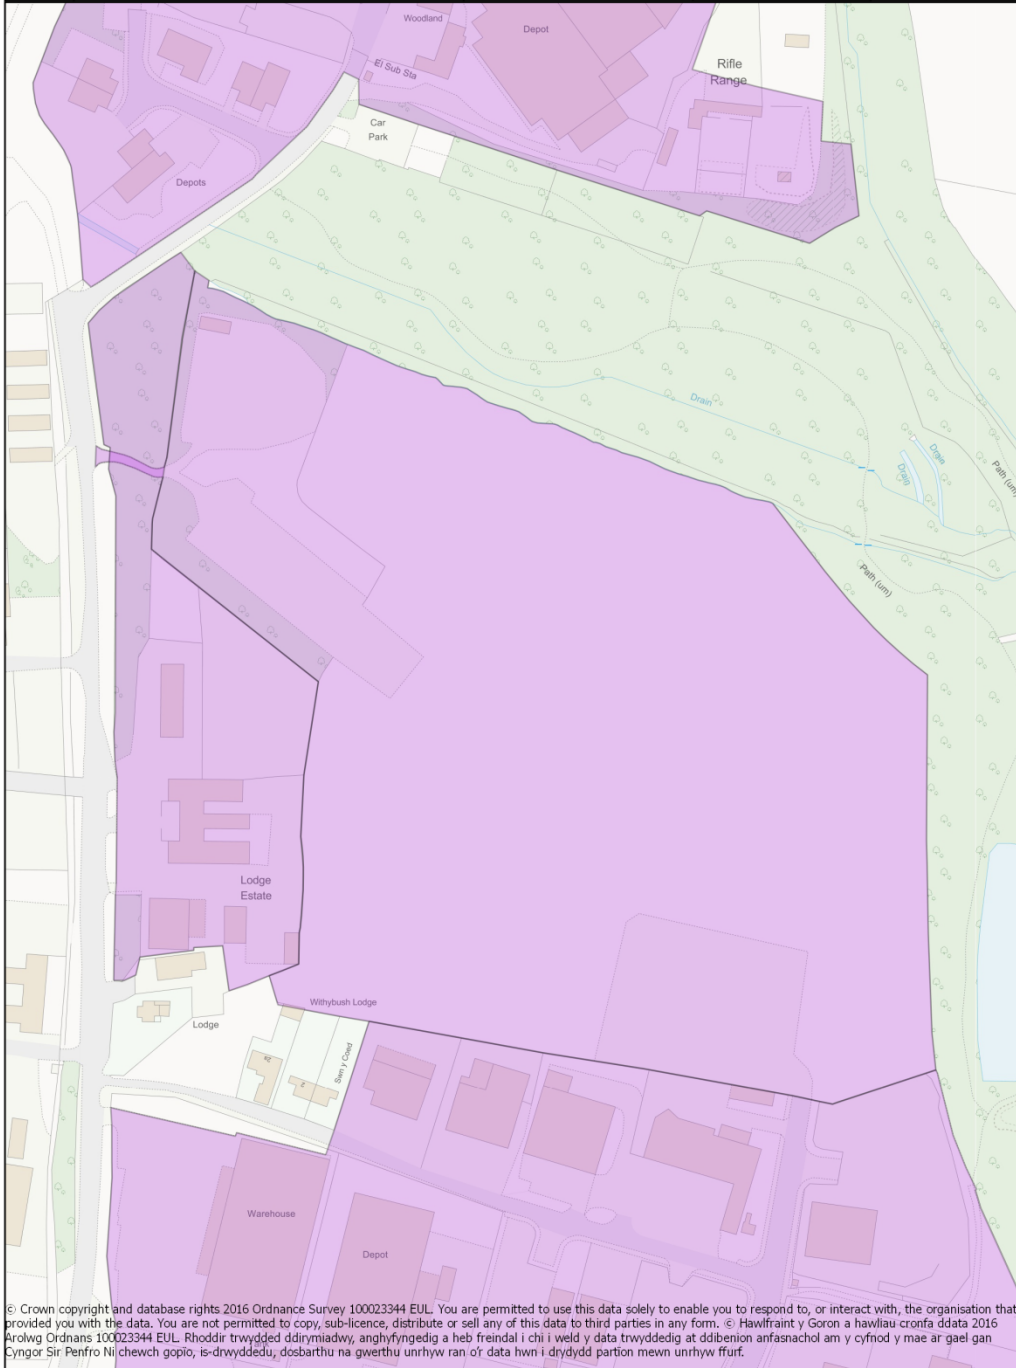

Withybush North of Business Park - EMP 040 00005

Map produced on: 19 October 2016

Scale (A4 Print)

1:2,196