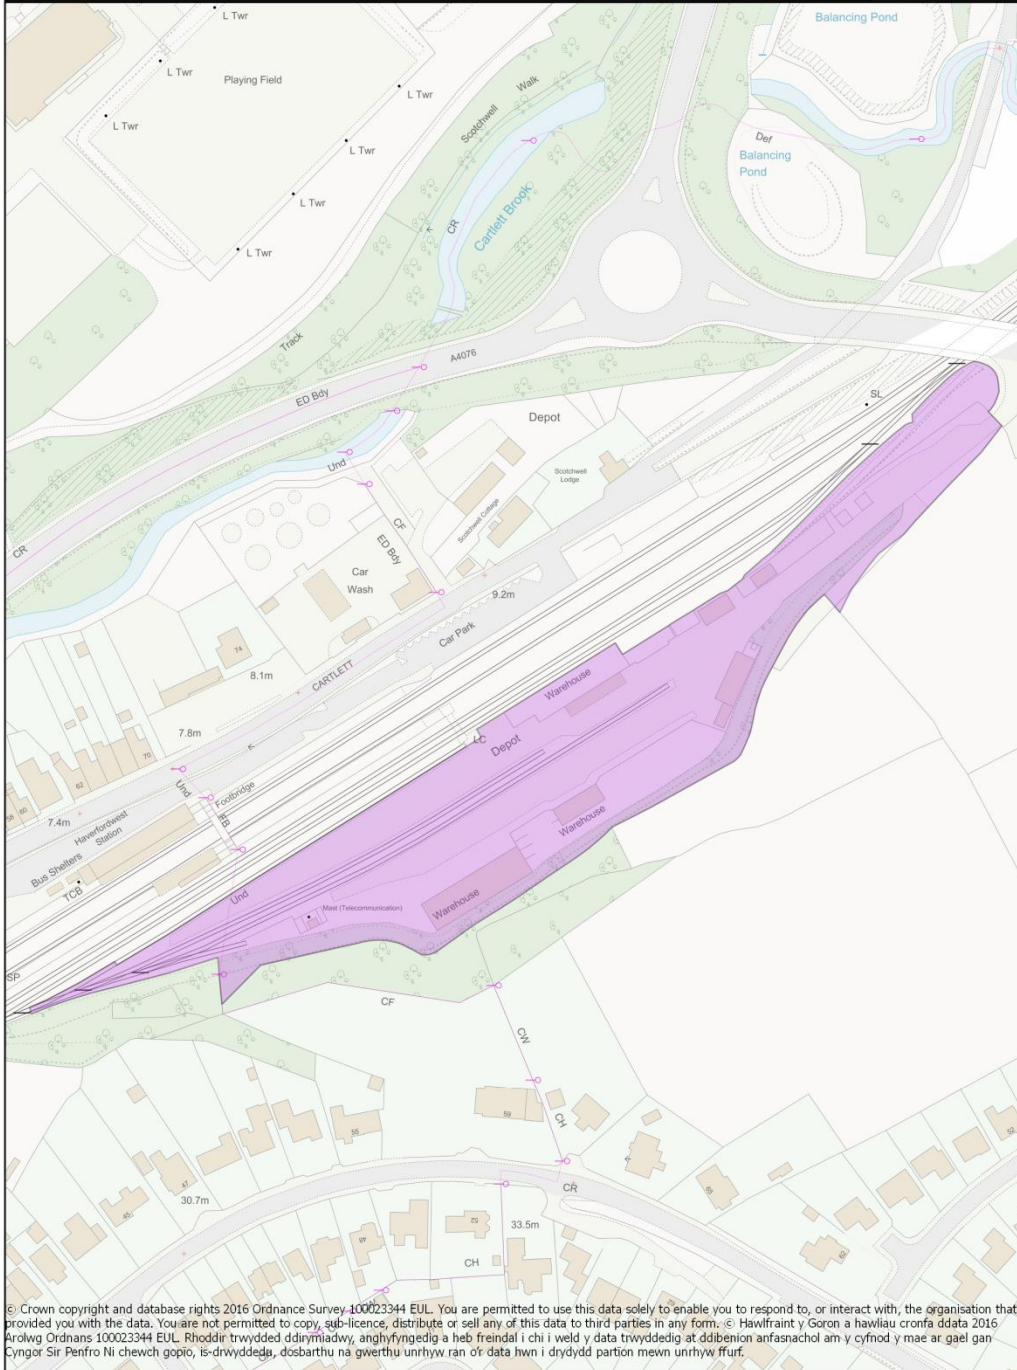

Haverfordwest Station Yard - EMP 040 00013

Map produced on: 19 October 2016

Scale (A4 Print)

1:2,044

© Crown copyright and database rights 2016 Ordnance Survey 100023344 EUL. You are permitted to use this data solely to enable you to respond to, or interact with, the organisation that provided you with the data. You are not permitted to copy, sub-licence, distribute or sell any of this data to third parties in any form. © Hawffraint y Goron a hawliau cronfa ddata 2016 / Arolwg Ordnans 100023344 EUL. Rhoddir trwydded ddirymiadwy, anghyfnyddig a heb freindal i chi i weld y data trwyddedig at ddibenion anfasnachol am y cyfnod y mae ar gael gan Cyngor Sir Penfro Ni chewch gopïo, is-drwyddeda, dosbarthu na gwerthu unrhyw ran o'r data hwn i drydydd partion mewn unrhyw ffurf.