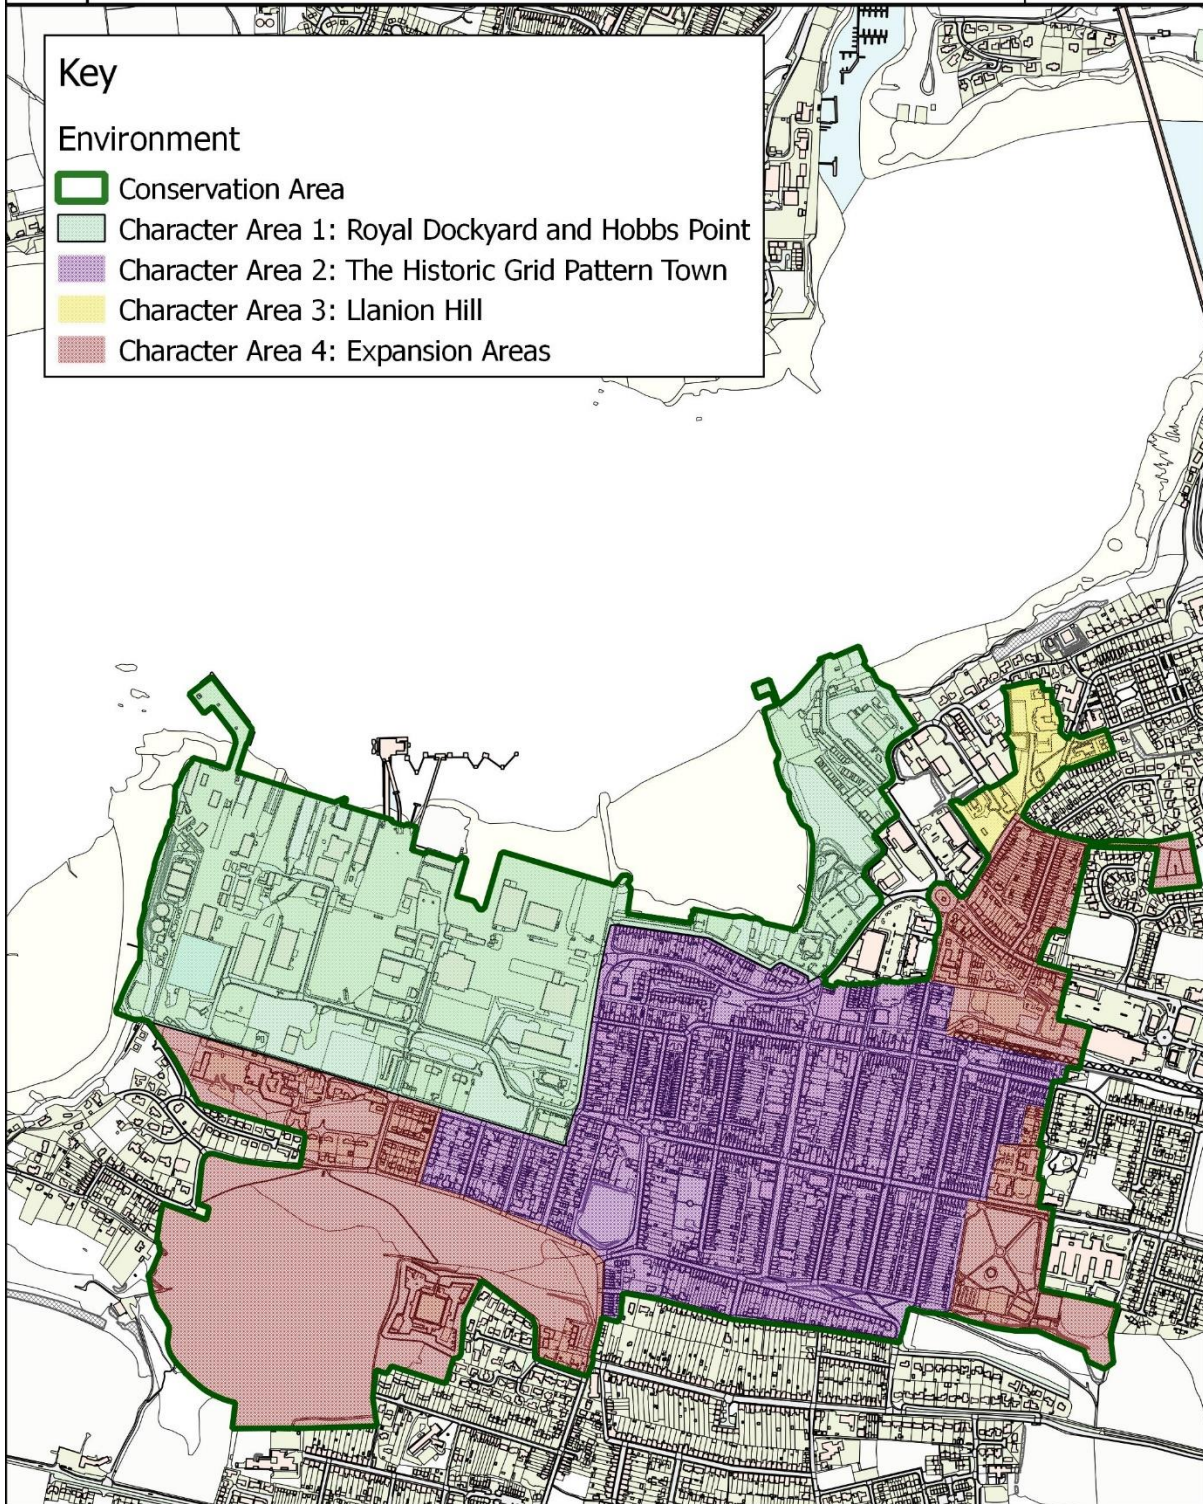

peidiwch a newid graddfa / do not scale

Key / Allwedd

-  Conservation Area / Ardal Gadwreath
-  Article 4 Direction / Cyfarwyddyd Erthygl 4

Pembroke Dock Historical Map (Epoch I: 1868 - 1889)
Doc Penfro Map Hanesyddol (Cyfnod I: 1868 - 1889)

Do not scale / Peidiwch a newid graddfa

Key

 Conservation Area / Ardal Gadwraeth

Pembroke Dock Conservation Area Character Areas

Doc Penfro Ardal Gadwraeth Ardaloedd Cymeriad

Do not scale / Peidwch a newid graddfa

Key

Environment

-  Conservation Area
-  Character Area 1: Royal Dockyard and Hobbs Point
-  Character Area 2: The Historic Grid Pattern Town
-  Character Area 3: Llanion Hill
-  Character Area 4: Expansion Areas