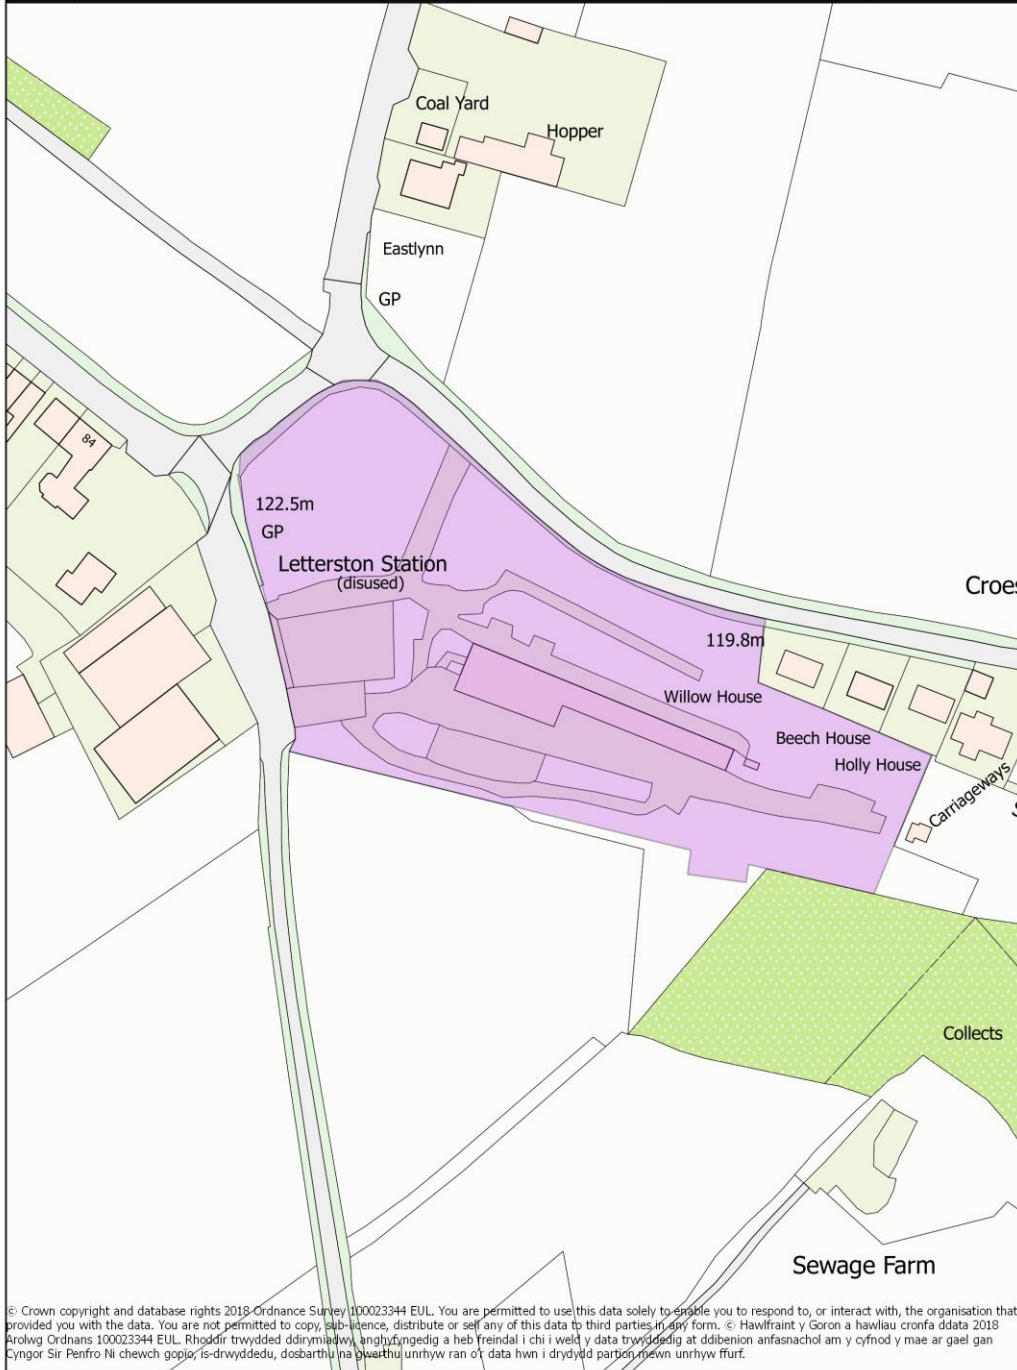

Old Station Yard, Letterston

EMP/053/00001

Scale (A4 Print)
1:1,500