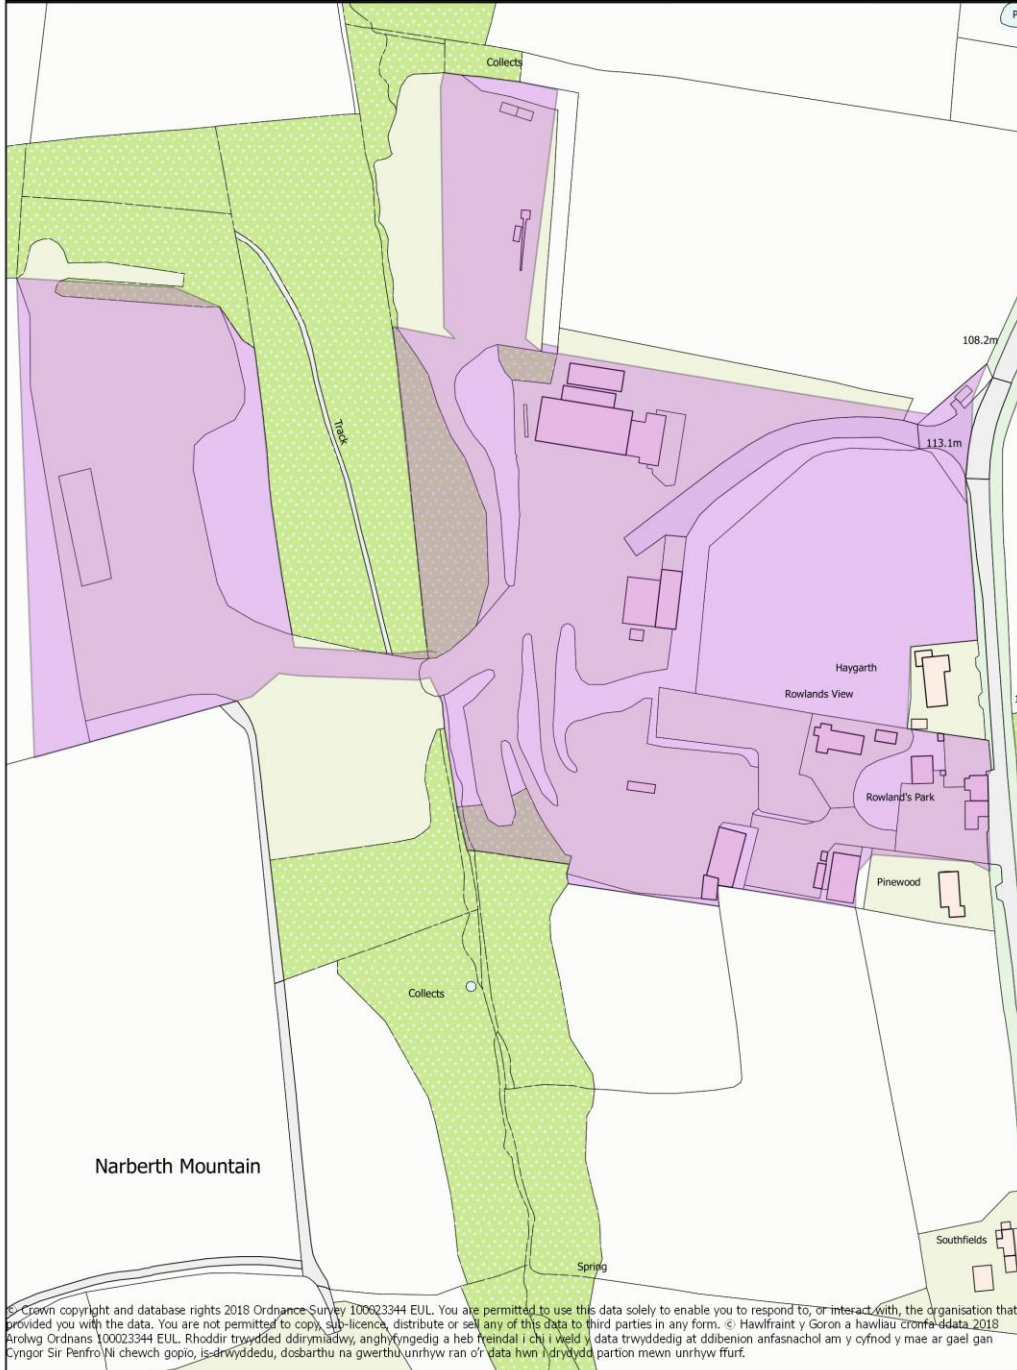

Rowlands Park, Templeton

EMP/132/00008

Scale (A4 Print)
1:2,500