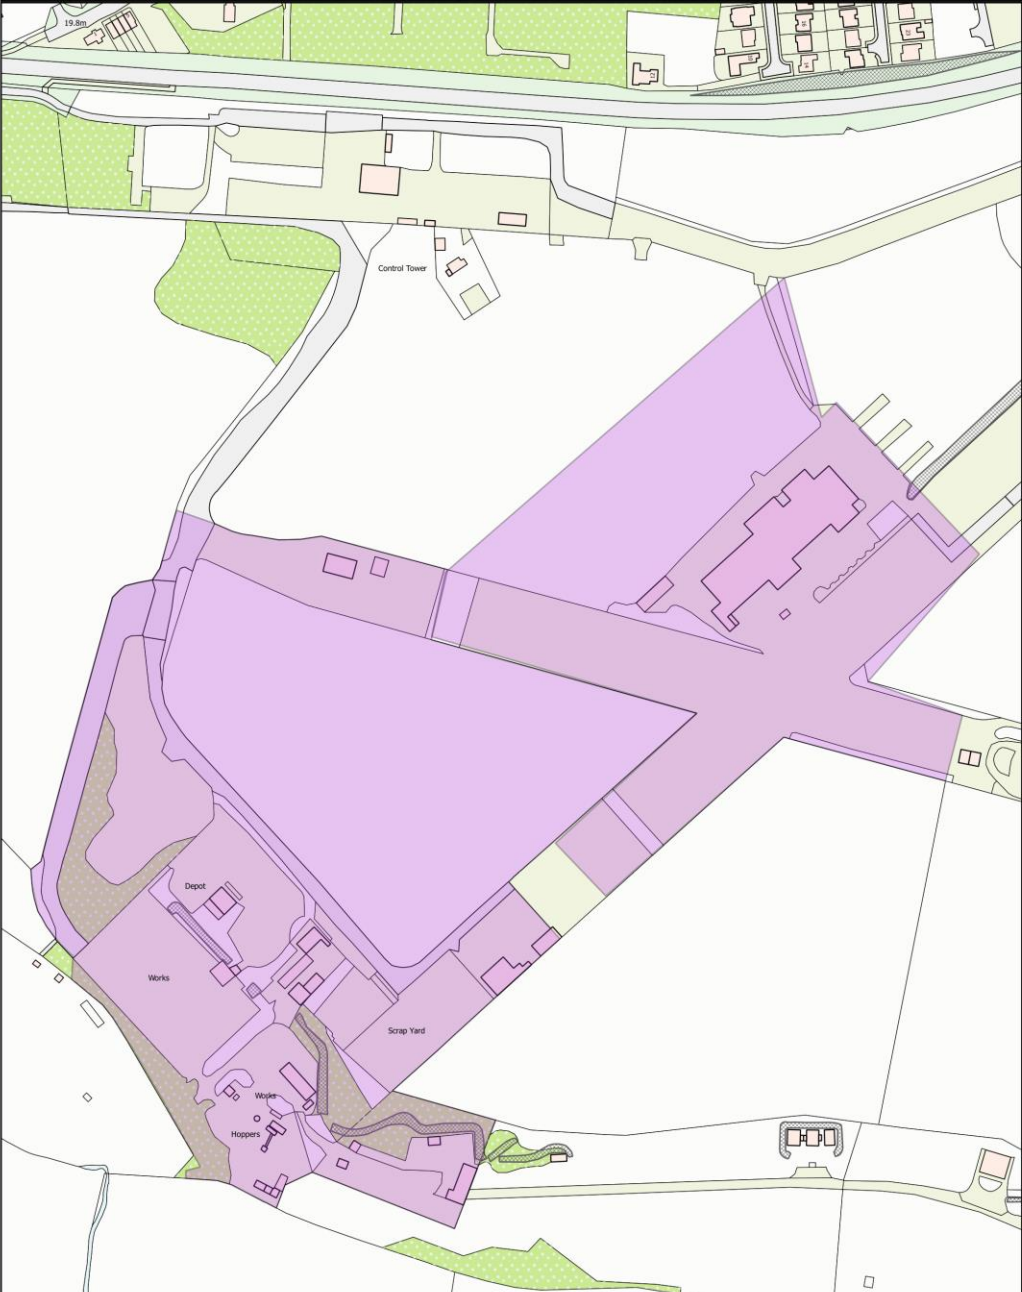

Carew Airfield & Scrap Metal Yard			
	EMP/000/LDP/01 & EMP/015/00001	Scale (A4 Print) 1:3,500		

© Crown copyright and database rights 2018 Ordnance Survey 100023344 EUL. You are permitted to use this data solely to enable you to respond to, or interact with, the organisation that provided you with the data. You are not permitted to copy, sub-licence, distribute or sell any of this data to third parties in any form. © Hawlfraint y Goron a hawlau cronfa ddata 2018 Arolwg Ordnans 100023344 EUL. Rhoddir trwydded ddirymiadwy, anghyfngedig a heb freindal i chi i weld y data trwyddedig at ddibenion aphasnachol am y tymod y mae ar gael gan Cyngor Sir Penfro Ni chewch gopio, is-drwyddedu, dosbarthu na gwerthu unrhyw ran o'r data hwn i drydydd partion mewn unrhyw ffurf.