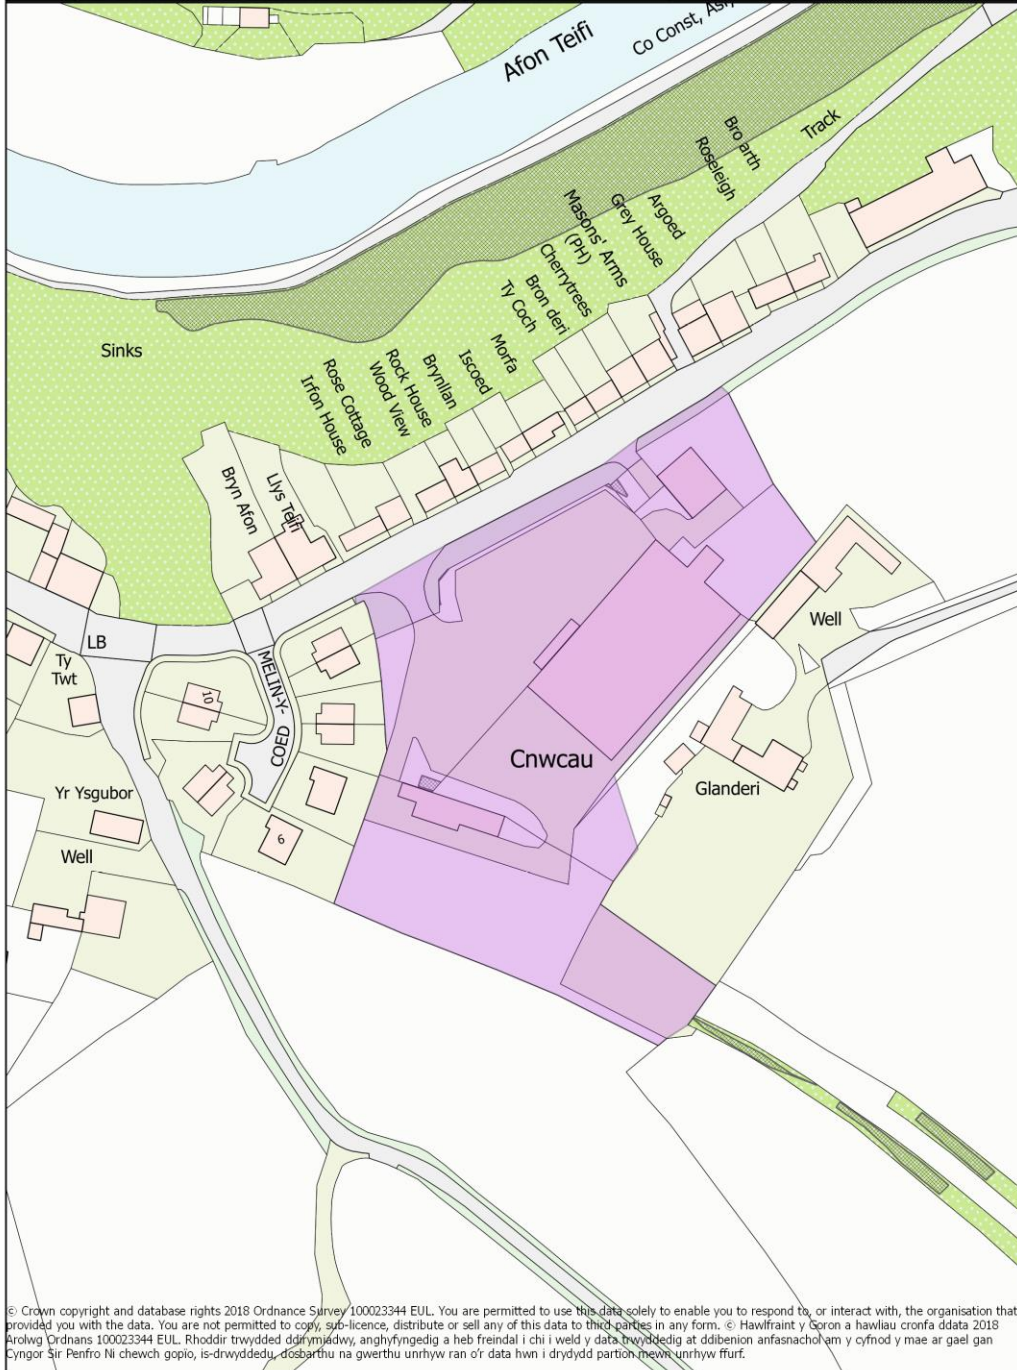

Cnwcau, Cilgerran

EMP/020/00002

Scale (A4 Print)
1:1,500