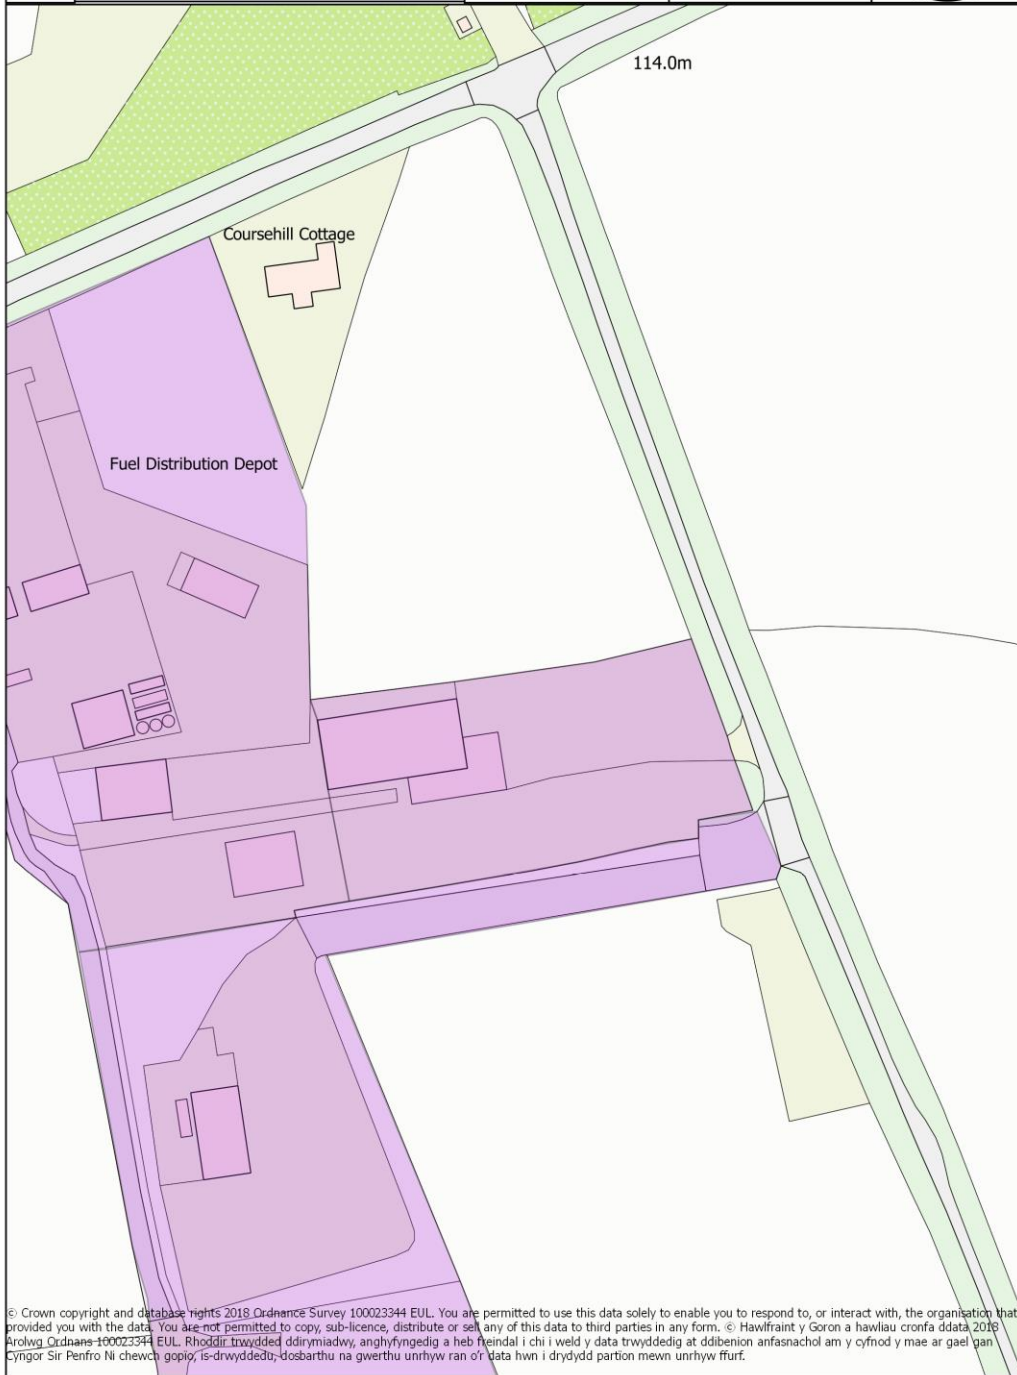

South of Templeton Airfield - site 4 (The Fuel Depot Museum)

EMP/132/00007

Scale (A4 Print)
1:1,500