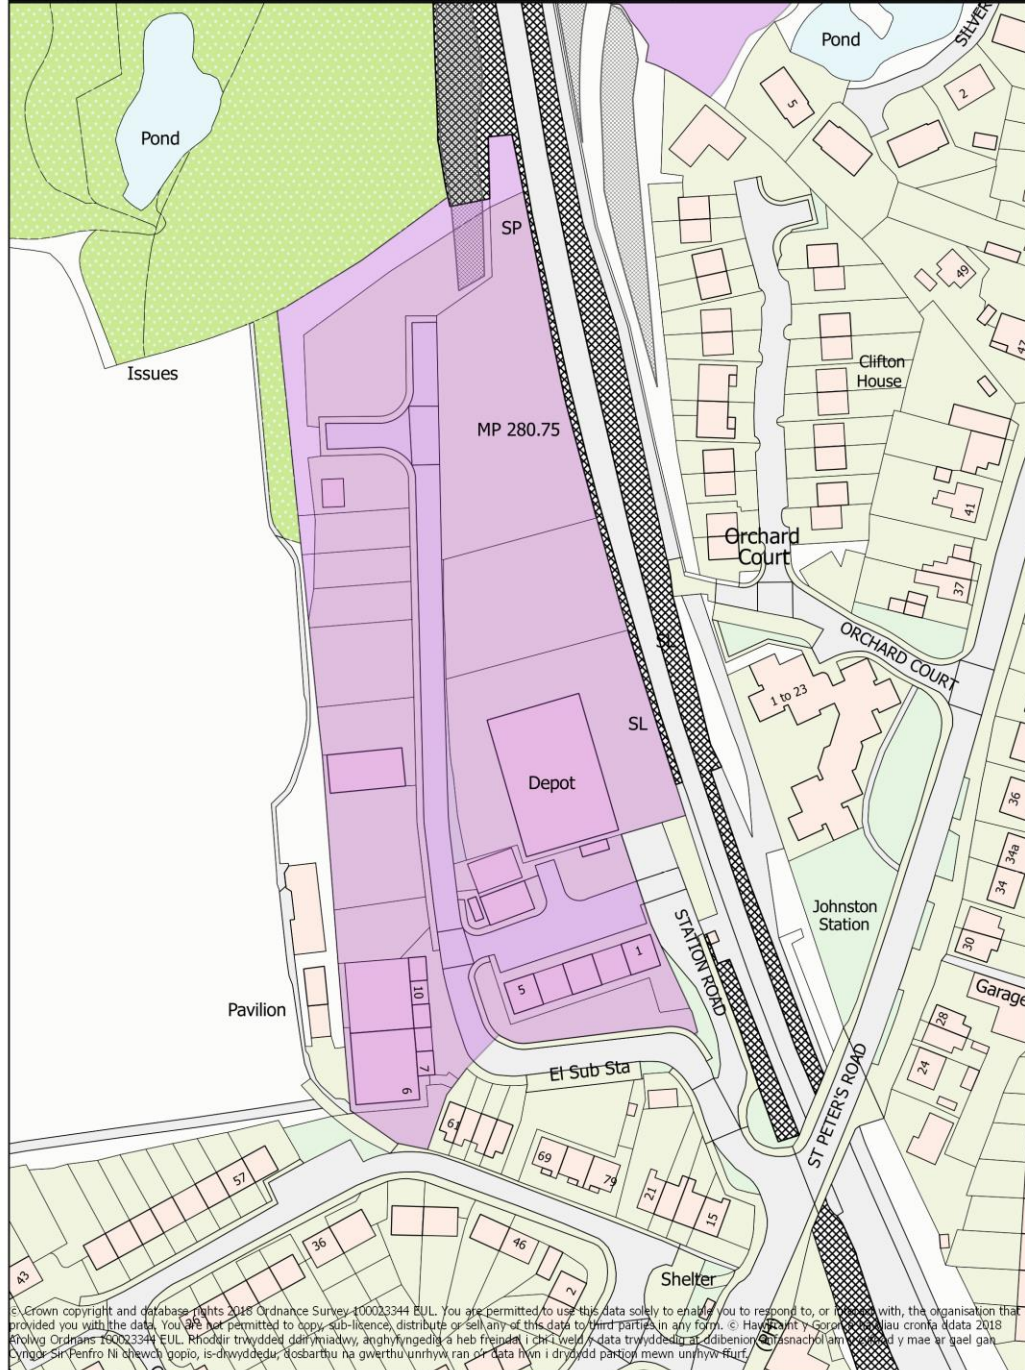

Station Industrial Estate, Johnston

EMP/048/00003

Scale (A4 Print)
1:1,500

© Crown copyright and database rights 2018 Ordnance Survey 100023344 EUL. You are permitted to use this data solely to enable you to respond to, or respond with, the organisation that provided you with the data. You are not permitted to copy, sub-licence, distribute or sell any of this data to third parties in any form. © Haverant y Goron 2018. Haverant y Goron 2018. Rhoddir trwydded ddilys, anghyfyngedig a heb freindd i chi i weld y data trwyddedol a ddibenion masnachol am y cyfnewid y mae ar gael gan Dŷgwr Sir Penfro Ni ddechwr gopïo, is-dwyddedu, dosbarthu na gwerthu unrhyw ran o'r data hwn i drywydd partïon mewn unrhyw furt.