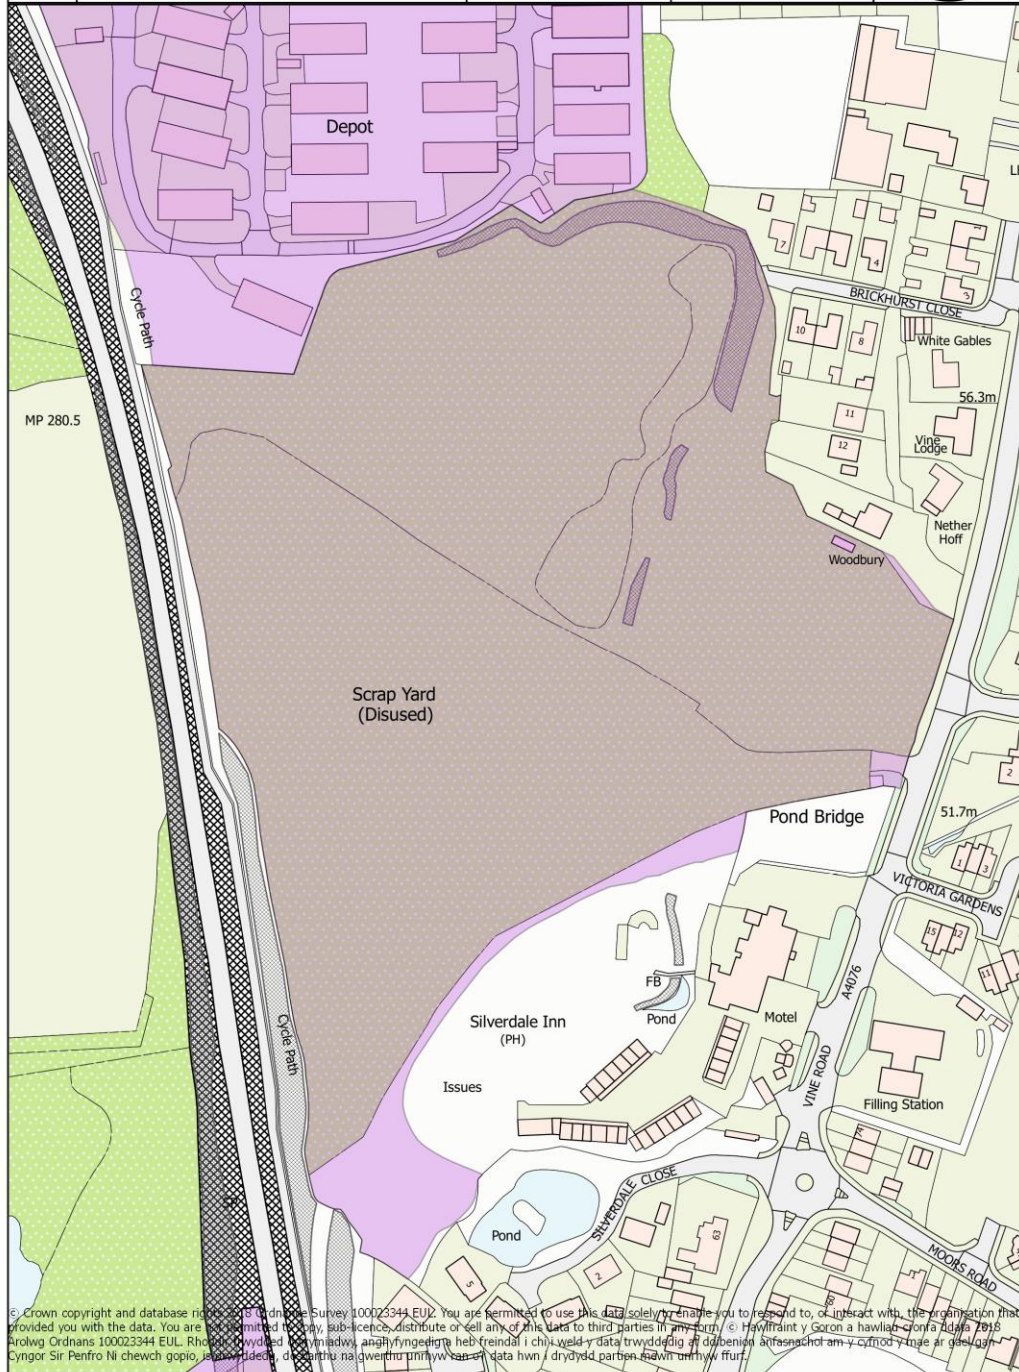

Johnston, Arnold's Yard

EMP/MXU/048/01

Scale (A4 Print)
1:2,000