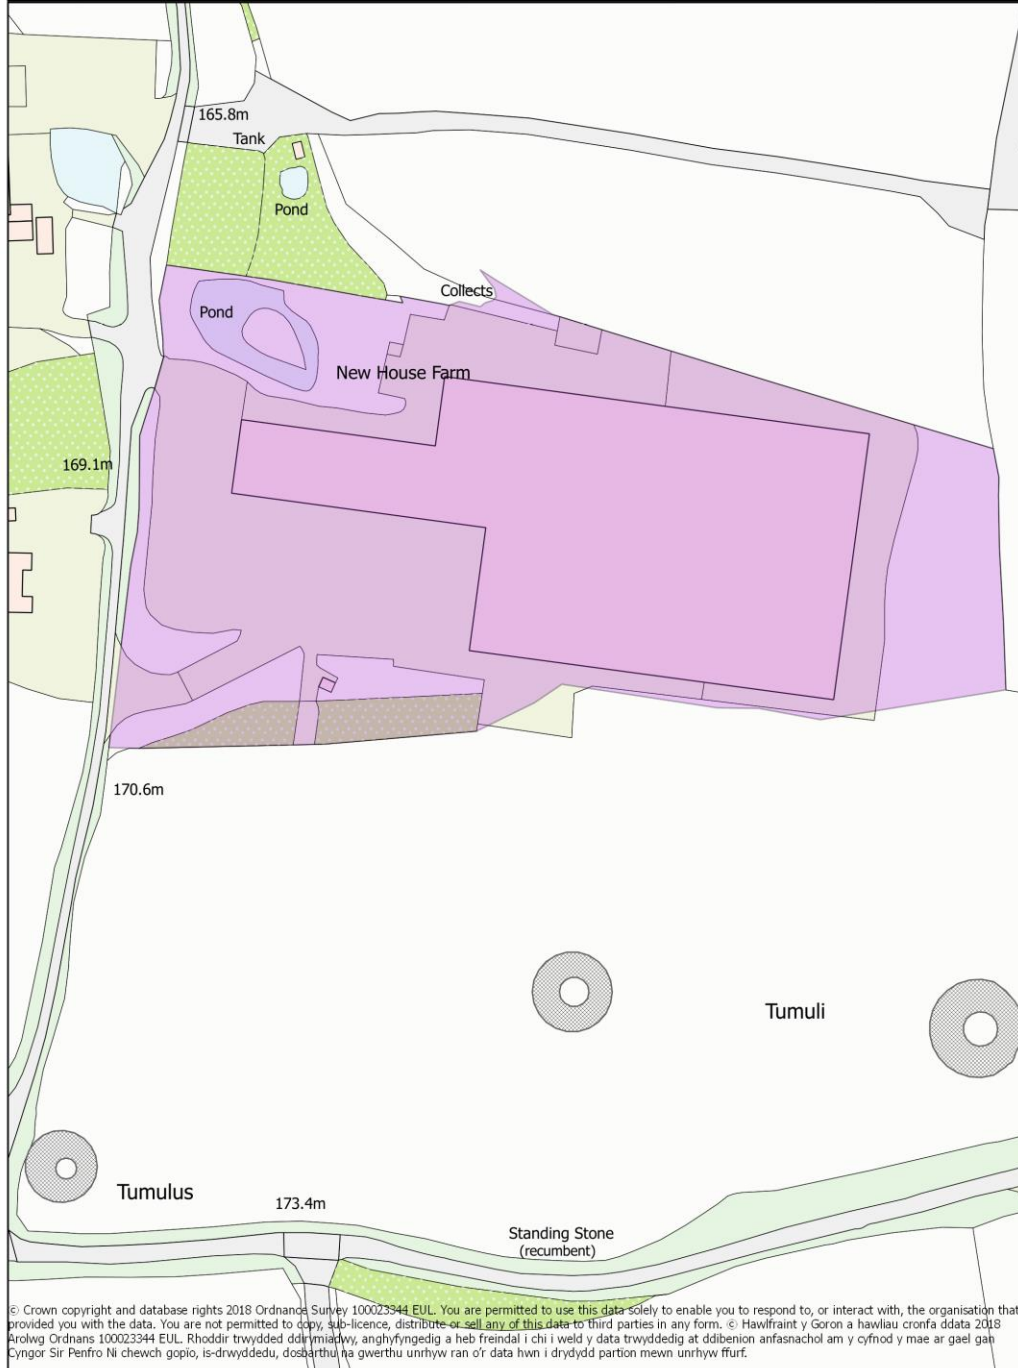

Princes Gate Spring Water, Ludchurch

EMP/106/00001

Scale (A4 Print)
1:1,750